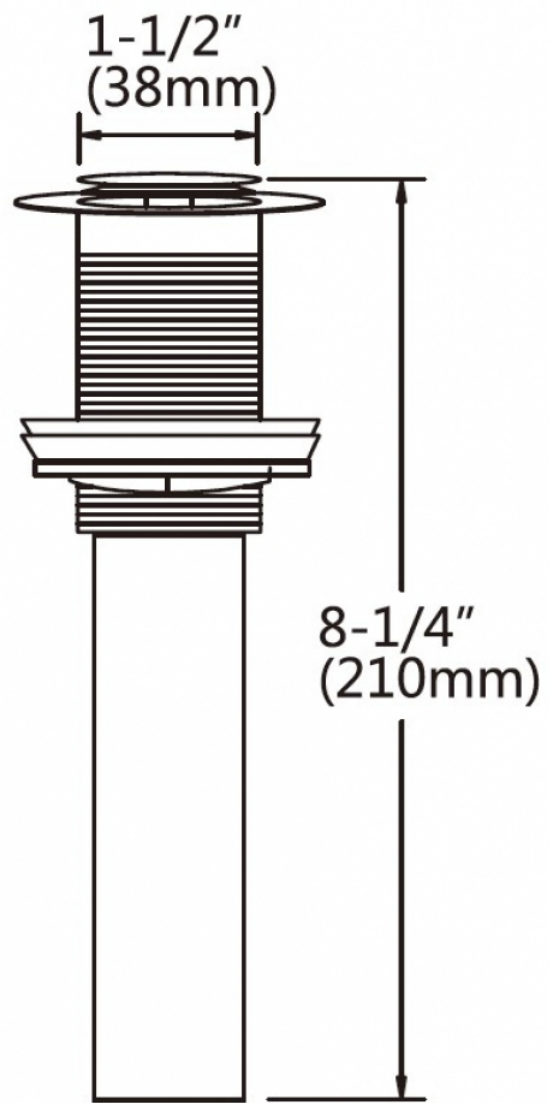

Feature(s):

- THIS PRODUCT INCLUDE(S): 1x bathroom vessel sink in white color (688), 1x bathroom sink faucet in chrome color (1776), 1x bathroom sink drain in chrome color (33593).
- This product is a bundle (set of multiple products).
- This bathroom vessel sink set features a rectangle shape with a traditional style.
- This product is made for wall mount installation.
- DIY installation instructions are included in the box.
- This bathroom vessel sink set is designed for a 1 hole faucet and the faucet drilling location is on the center.
- This bathroom vessel sink set features 1 sink.
- This bathroom vessel sink set is made with ceramic.
- The primary color of this product is white and it comes with chrome hardware.
- Smooth non-porous surface; prevents from discoloration and fading.
- Double fired and glazed for durability and stain resistance.
- 1.75-in. standard USA-Canada drain opening.
- Constructed with lead-free brass, ensuring strength and durability.
- Solid bulky brass feel (not cheap and light).
- 23.5-in. Width (left to right).
- 17.25-in. Depth (back to front).
- 5-in. Height (top to bottom).
- All dimensions are nominal.
- This product can usually be shipped out in 1 day.
- Quality control approved in Canada.
- Each box on your order is physically opened-up and inspected to make sure only the highest quality product is shipped.
- We take and store photos of every single quality audit of every single order we ship.
- You can see them when you track your order on our website.

Product ID:	33593
Product Type:	Bathroom Vessel Sink Set
Shape:	Rectangle
Install Type:	Wall Mount
Faucet Drilling:	1 Hole
Faucet Drilling Location:	Center
Overflow:	No
Num Of Sinks:	1
Includes Faucets:	Yes
Includes Drains:	Yes
Width Group:	20-in. - 29-in.
Material:	Ceramic
Style:	Traditional
Finish:	Enamel Glaze
Hardware Color:	Chrome
Color:	White
Recommended Ship Method:	SP