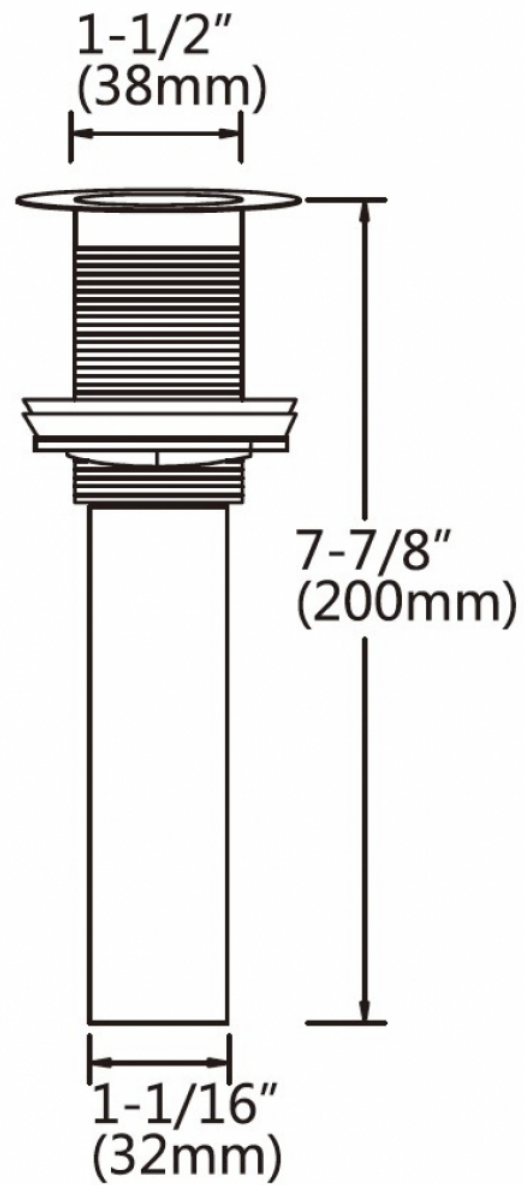

Feature(s):

- THIS PRODUCT INCLUDE(S): 1x bathroom vessel sink in white color (688), 1x bathroom sink faucet in chrome color (1776), 1x bathroom sink drain in chrome color (33593).
- This product is a bundle (set of multiple products).
- This bathroom vessel sink set features a rectangle shape with a traditional style.
- This product is made for wall mount installation.
- DIY installation instructions are included in the box.
- This bathroom vessel sink set is designed for a 1 hole faucet and the faucet drilling location is on the center.
- This bathroom vessel sink set features 1 sink.
- This bathroom vessel sink set is made with ceramic.
- The primary color of this product is white and it comes with chrome hardware.
- Smooth non-porous surface; prevents from discoloration and fading.
- Double fired and glazed for durability and stain resistance.
- 1.75-in. standard USA-Canada drain opening.
- Constructed with lead-free brass, ensuring strength and durability.
- Solid bulky brass feel (not cheap and light).
- 23.5-in. Width (left to right).
- 17.25-in. Depth (back to front).
- 5-in. Height (top to bottom).
- All dimensions are nominal.
- This product can usually be shipped out in 1 day.
- Quality control approved in Canada.
- Each box on your order is physically opened-up and inspected to make sure only the highest quality product is shipped.
- We take and store photos of every single quality audit of every single order we ship.
- You can see them when you track your order on our website.

Product ID:	33593
Product Type:	Bathroom Vessel Sink Set
Shape:	Rectangle
Install Type:	Wall Mount
Faucet Drilling:	1 Hole
Faucet Drilling Location:	Center
Overflow:	No
Num Of Sinks:	1
Includes Faucets:	Yes
Includes Drains:	Yes
Width Group:	20-in. - 29-in.
Material:	Ceramic
Style:	Traditional
Finish:	Enamel Glaze
Hardware Color:	Chrome
Color:	White
Recommended Ship Method:	SP