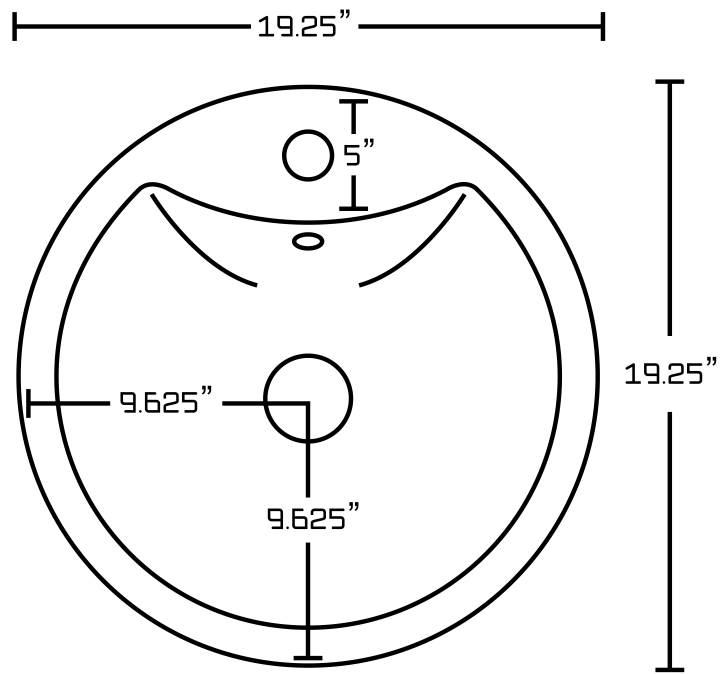

*Estimated as of 21 Jan 2022 2:43 PM.

Quality control approved in Canada. Each box on your order is physically opened-up and inspected to make sure only the highest quality product is shipped. We take and store photos of every single quality audit of every single order we ship. You can see them when you track your order on our website. This product is a group of multiple products. It features a round shape. This bathroom vessel sink set is designed to be installed as a above counter bathroom vessel sink set. It is constructed with ceramic. This bathroom vessel sink set comes with a enamel glaze finish in White color. It is designed for a 1 hole faucet.

Product ID:	33592
Product Type:	Bathroom Vessel Sink Set
Shape:	Round
Install Type:	Above Counter
Faucet Drilling:	1 Hole
Faucet Drilling Location:	Center
Overflow:	Yes
Num Of Sinks:	1
Includes Faucets:	Yes
Includes Drains:	Yes
Width Group:	10-in. - 19-in.
Material:	Ceramic
Style:	Transitional
Finish:	Enamel Glaze
Hardware Color:	Chrome
Color:	White
Recommended Ship Method:	SP