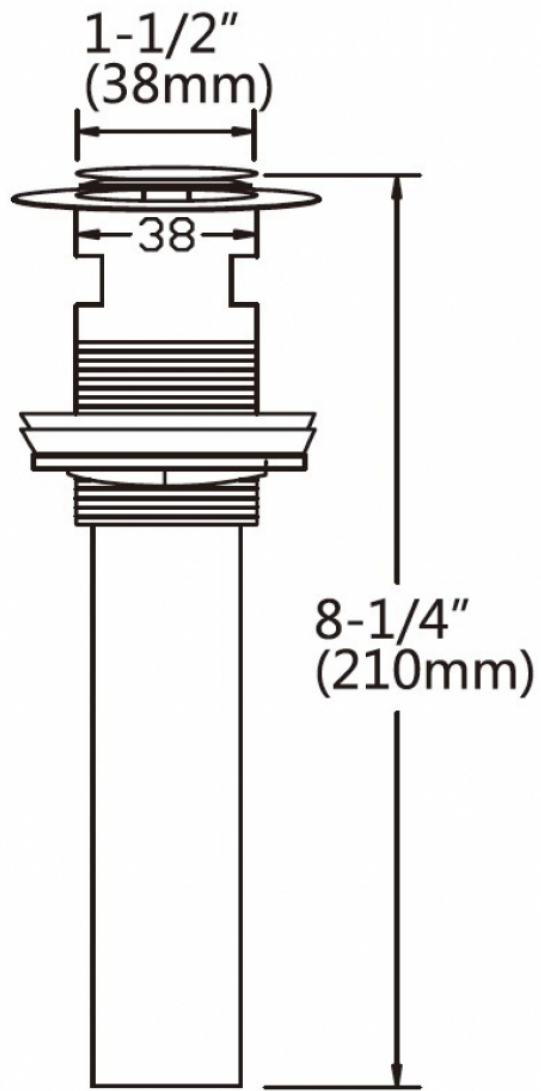

Feature(s):

- THIS PRODUCT INCLUDE(S): 1x bathroom vessel sink in white color (106), 1x bathroom sink faucet in chrome color (1784), 1x bathroom sink drain in chrome color (33592).
- This product is a bundle (set of multiple products).
- This bathroom vessel sink set features a round shape with a transitional style.
- This product is made for above counter installation.
- DIY installation instructions are included in the box.
- This bathroom vessel sink set is designed for a 1 hole faucet and the faucet drilling location is on the center.
- Comes with an overflow for safety.
- This bathroom vessel sink set features 1 sink.
- This bathroom vessel sink set is made with ceramic.
- The primary color of this product is white and it comes with chrome hardware.
- Smooth non-porous surface; prevents from discoloration and fading.
- Double fired and glazed for durability and stain resistance.
- 1.75-in. standard USA-Canada drain opening.
- Constructed with lead-free brass, ensuring strength and durability.
- Solid bulky brass feel (not cheap and light).
- 19.25-in. Width (left to right).
- 19.25-in. Depth (back to front).
- 7.5-in. Height (top to bottom).
- All dimensions are nominal.
- This product can usually be shipped out in 1 day.
- Quality control approved in Canada.
- Each box on your order is physically opened-up and inspected to make sure only the highest quality product is shipped.
- We take and store photos of every single quality audit of every single order we ship.
- You can see them when you track your order on our website.

Product ID:	33592
Product Type:	Bathroom Vessel Sink Set
Shape:	Round
Install Type:	Above Counter
Faucet Drilling:	1 Hole
Faucet Drilling Location:	Center
Overflow:	Yes
Num Of Sinks:	1
Includes Faucets:	Yes
Includes Drains:	Yes
Width Group:	10-in. - 19-in.
Material:	Ceramic
Style:	Transitional
Finish:	Enamel Glaze
Hardware Color:	Chrome
Color:	White
Recommended Ship Method:	SP