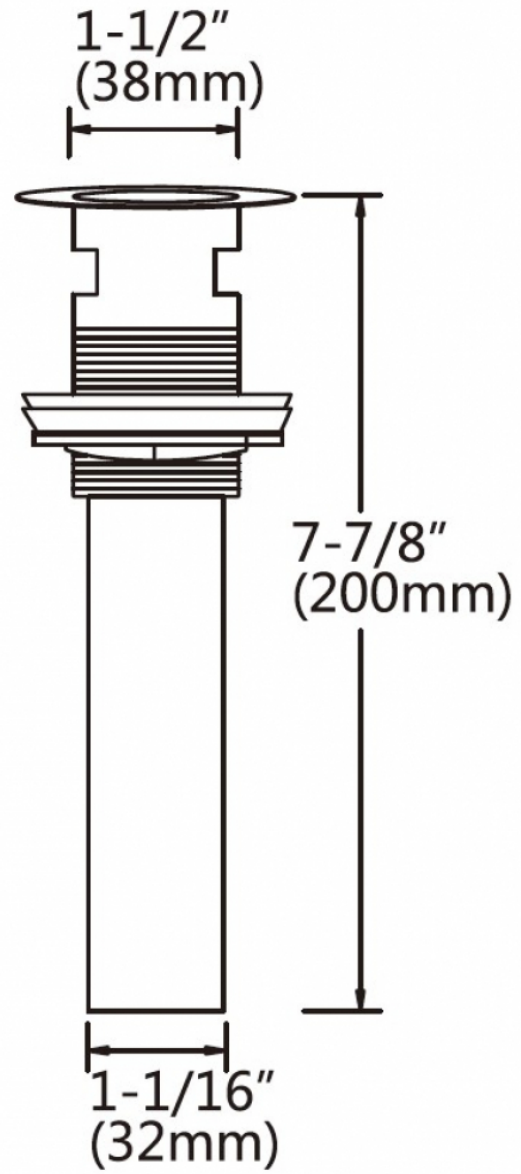

Feature(s):

- THIS PRODUCT INCLUDE(S): 1x bathroom vessel sink in white color (106), 1x bathroom sink faucet in chrome color (1784), 1x bathroom sink drain in chrome color (33592).
- This product is a bundle (set of multiple products).
- This bathroom vessel sink set features a round shape with a transitional style.
- This product is made for above counter installation.
- DIY installation instructions are included in the box.
- This bathroom vessel sink set is designed for a 1 hole faucet and the faucet drilling location is on the center.
- Comes with an overflow for safety.
- This bathroom vessel sink set features 1 sink.
- This bathroom vessel sink set is made with ceramic.
- The primary color of this product is white and it comes with chrome hardware.
- Smooth non-porous surface; prevents from discoloration and fading.
- Double fired and glazed for durability and stain resistance.
- 1.75-in. standard USA-Canada drain opening.
- Constructed with lead-free brass, ensuring strength and durability.
- Solid bulky brass feel (not cheap and light).
- 19.25-in. Width (left to right).
- 19.25-in. Depth (back to front).
- 7.5-in. Height (top to bottom).
- All dimensions are nominal.
- This product can usually be shipped out in 1 day.
- Quality control approved in Canada.
- Each box on your order is physically opened-up and inspected to make sure only the highest quality product is shipped.
- We take and store photos of every single quality audit of every single order we ship.
- You can see them when you track your order on our website.

Product ID:	33592
Product Type:	Bathroom Vessel Sink Set
Shape:	Round
Install Type:	Above Counter
Faucet Drilling:	1 Hole
Faucet Drilling Location:	Center
Overflow:	Yes
Num Of Sinks:	1
Includes Faucets:	Yes
Includes Drains:	Yes
Width Group:	10-in. - 19-in.
Material:	Ceramic
Style:	Transitional
Finish:	Enamel Glaze
Hardware Color:	Chrome
Color:	White
Recommended Ship Method:	SP