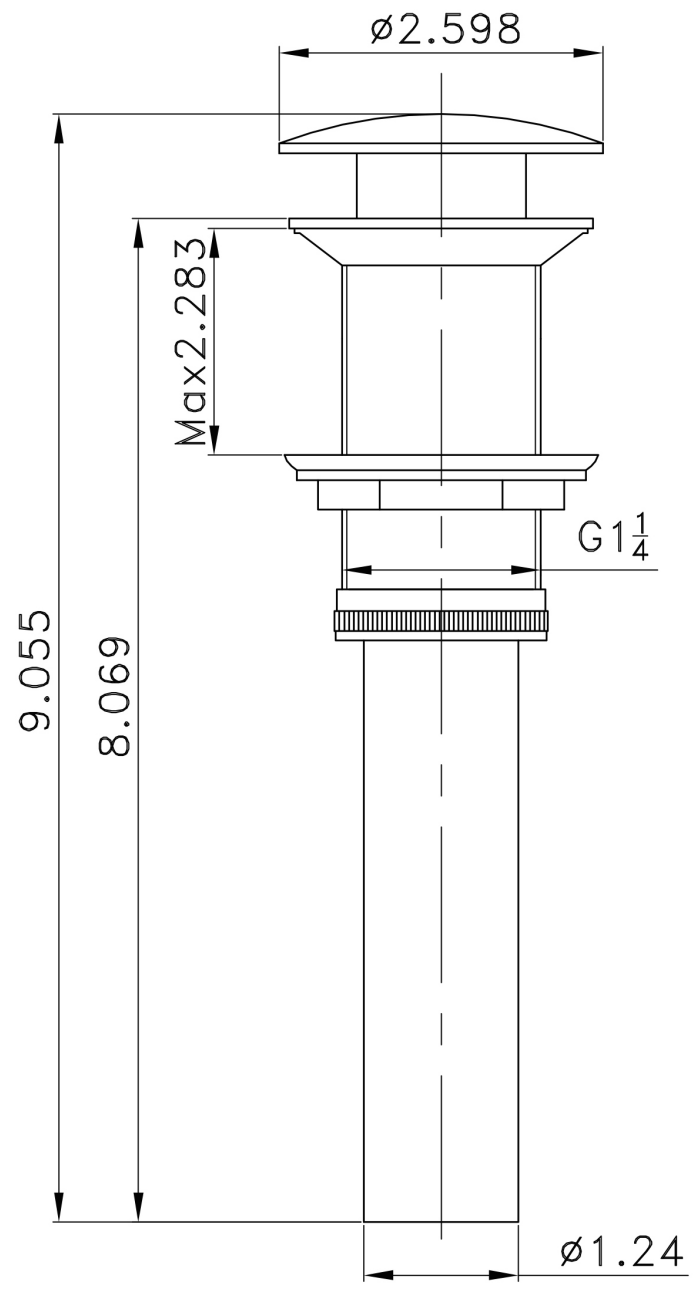

Feature(s):

- This product is a bundle (set of multiple products).
- This bathroom vessel sink set features a square shape with a modern style.
- This product is made for above counter installation.
- DIY installation instructions are included in the box.
- This bathroom vessel sink set is designed for a wall mount faucet and the faucet drilling location is on the wall mount.
- This bathroom vessel sink set features 1 sink.
- This bathroom vessel sink set is made with ceramic.
- The primary color of this product is black and it comes with white hardware.
- Constructed with lead-free brass, ensuring strength and durability.
- Solid bulky brass feel (not cheap and light).
- Smooth non-porous surface; prevents from discoloration and fading.
- Double fired and glazed for durability and stain resistance.
- 1.75-in. standard USA-Canada drain opening.
- 16.1-in. Width (left to right).
- 16.1-in. Depth (back to front).
- 4.7-in. Height (top to bottom).
- All dimensions are nominal.
- This product can usually be shipped out in 1 day.
- Quality control approved in Canada.
- Each box on your order is physically opened-up and inspected to make sure only the highest quality product is shipped.
- We take and store photos of every single quality audit of every single order we ship.
- You can see them when you track your order on our website.
- THIS PRODUCT INCLUDE(S): 1x bathroom sink drain in white color (20323), 1x bathroom vessel sink in black color (28632).

Product ID:	28632
Product Type:	Bathroom Vessel Sink Set
Shape:	Square
Install Type:	Above Counter
Faucet Drilling:	Wall Mount
Faucet Drilling Location:	Wall Mount
Overflow:	No
Num Of Sinks:	1
Includes Faucets:	No
Includes Drains:	Yes
Width Group:	10-in. - 19-in.
Material:	Ceramic
Style:	Modern
Finish:	Enamel Glaze
Hardware Color:	White
Color:	Black
Recommended Ship Method:	SP