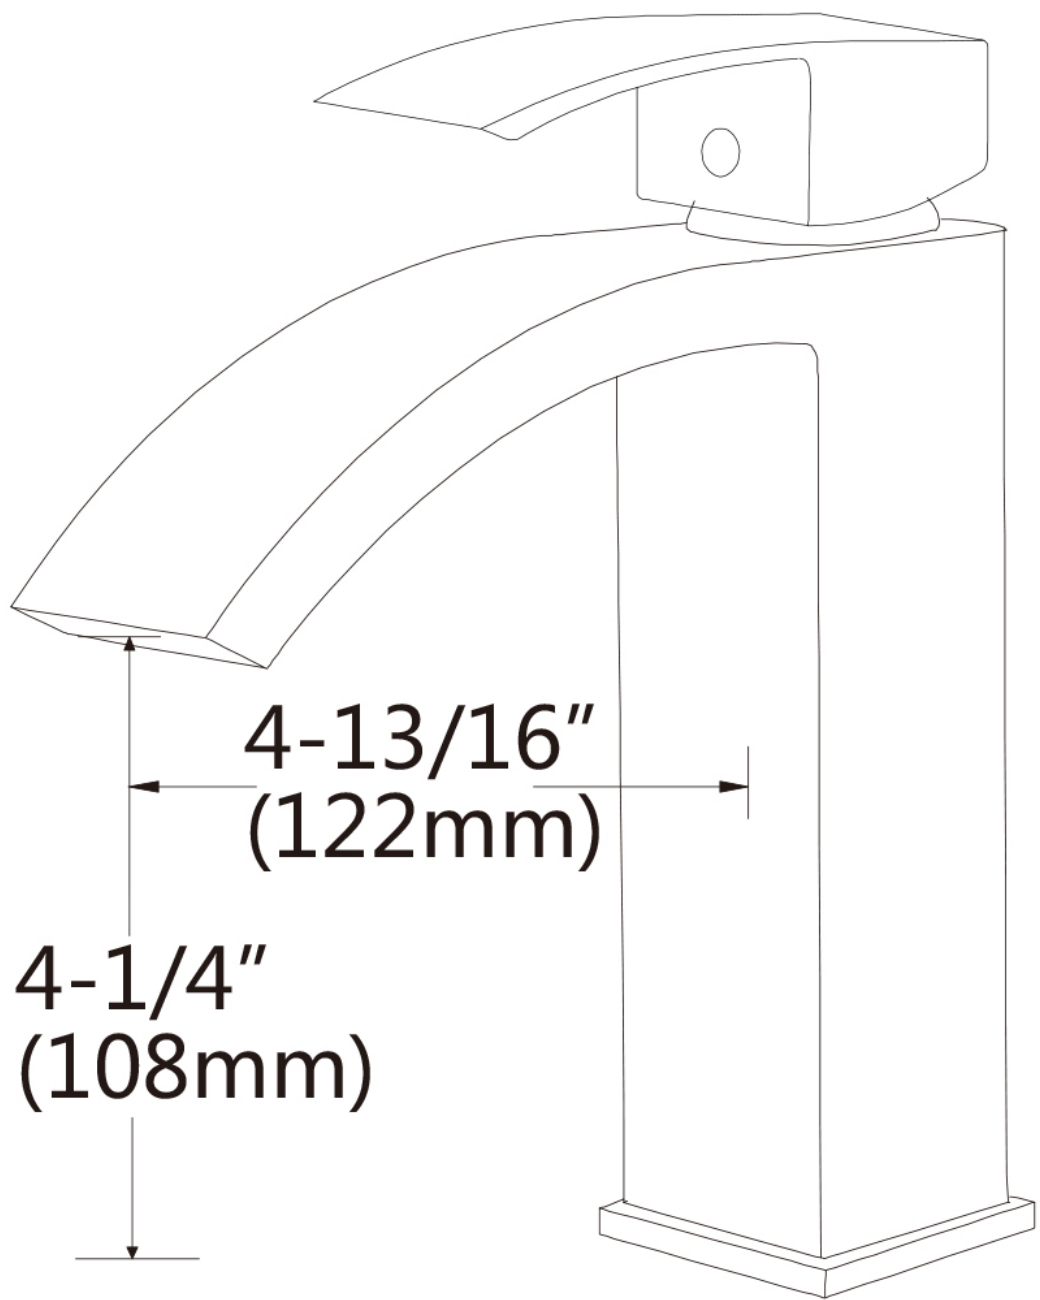

Feature(s):

- This product is a bundle (set of multiple products).
- This bathroom vessel sink set features a rectangle shape with a transitional style.
- This product is made for above counter installation.
- DIY installation instructions are included in the box.
- This bathroom vessel sink set is designed for a 1 hole faucet and the faucet drilling location is on the center.
- This bathroom vessel sink set features 1 sink.
- This bathroom vessel sink set is made with ceramic.
- The primary color of this product is white and it comes with chrome hardware.
- Constructed with lead-free brass, ensuring strength and durability.
- Solid bulky brass feel (not cheap and light).
- Smooth non-porous surface; prevents from discoloration and fading.
- Double fired and glazed for durability and stain resistance.
- 1.75-in. standard USA-Canada drain opening.
- 28-in. Width (left to right).
- 18.3-in. Depth (back to front).
- 5.3-in. Height (top to bottom).
- All dimensions are nominal.
- This product can usually be shipped out in 1 day.
- Quality control approved in Canada.
- Each box on your order is physically opened-up and inspected to make sure only the highest quality product is shipped.
- We take and store photos of every single quality audit of every single order we ship.
- You can see them when you track your order on our website.
- THIS PRODUCT INCLUDE(S): 1x bathroom sink drain in chrome color (1796), 1x bathroom vessel sink in white color (28420), 1x bathroom sink faucet in chrome color (28811).

Product ID:	28811
Product Type:	Bathroom Vessel Sink Set
Shape:	Rectangle
Install Type:	Above Counter
Faucet Drilling:	1 Hole
Faucet Drilling Location:	Center
Overflow:	No
Num Of Sinks:	1
Includes Faucets:	Yes
Includes Drains:	Yes
Width Group:	20-in. - 29-in.
Material:	Ceramic
Style:	Transitional
Finish:	Enamel Glaze
Hardware Color:	Chrome
Color:	White
Recommended Ship Method:	SP

4-13/16"
(122mm)

4-1/4"
(108mm)

7-1/16"
(179mm)