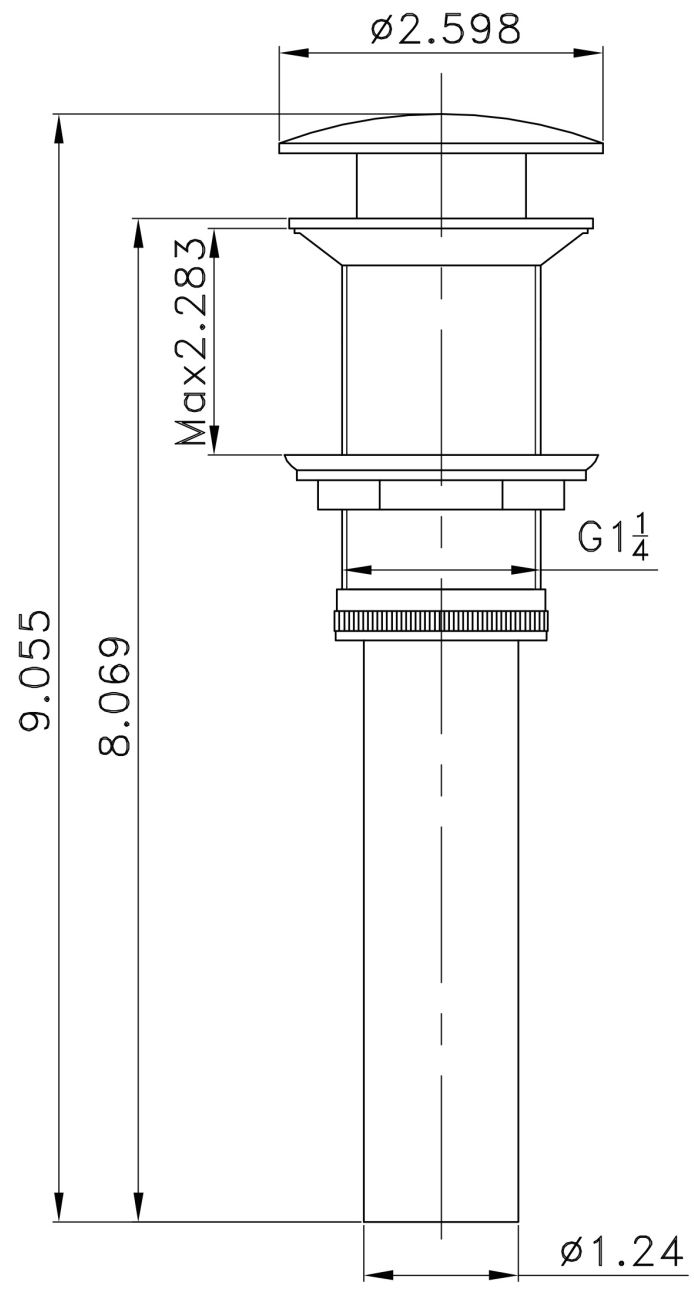

Quality control approved in Canada. Each box on your order is physically opened-up and inspected to make sure only the highest quality product is shipped. We take and store photos of every single quality audit of every single order we ship. You can see them when you track your order on our website. This product is a group of multiple products. It features a rectangle shape. This bathroom vessel sink set is designed to be installed as a above counter bathroom vessel sink set. It is constructed with ceramic. This bathroom vessel sink set comes with a enamel glaze finish in White color. It is designed for a 1 hole faucet.

4-13/16"
(122mm)

4-1/4"
(108mm)

7-1/16"
(179mm)