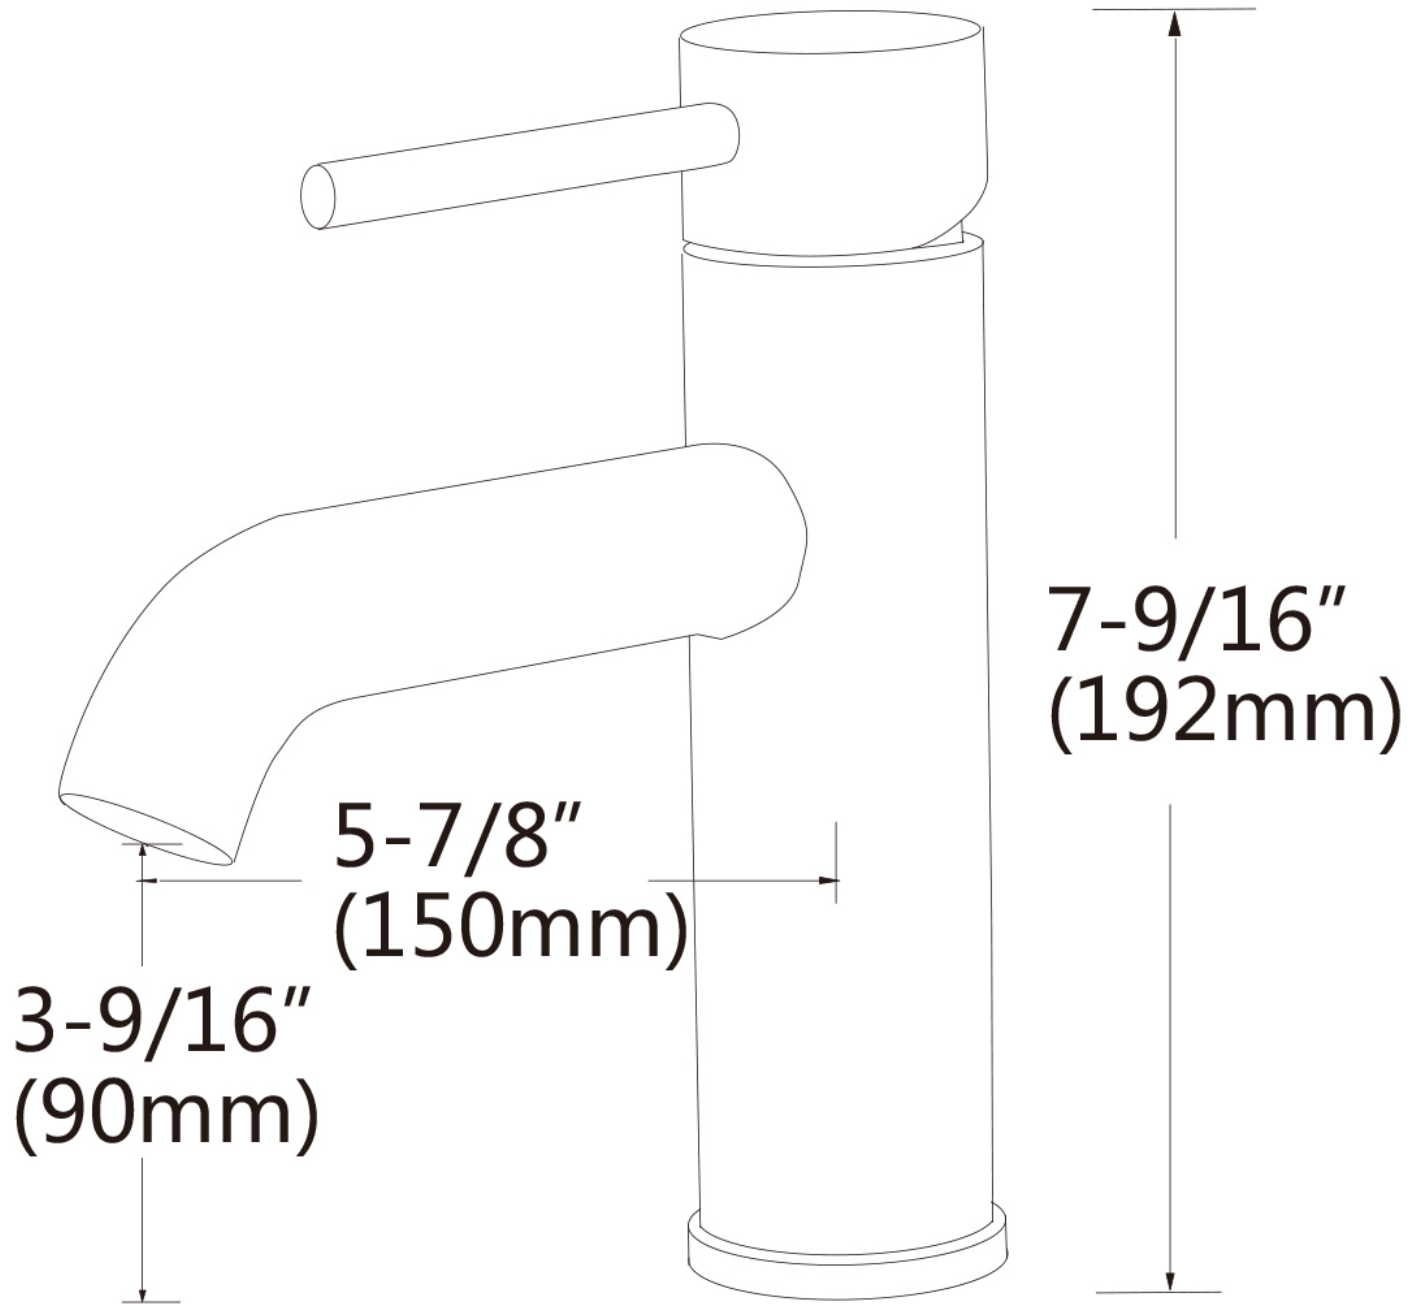

**Feature(s):**

- This product is a bundle (set of multiple products).
- This bathroom vessel sink set features a rectangle shape with a transitional style.
- This product is made for above counter installation.
- DIY installation instructions are included in the box.
- This bathroom vessel sink set is designed for a 1 hole faucet and the faucet drilling location is on the center.
- This bathroom vessel sink set features 1 sink.
- This bathroom vessel sink set is made with ceramic.
- The primary color of this product is white and it comes with black hardware.
- Constructed with lead-free brass, ensuring strength and durability.
- Solid bulky brass feel (not cheap and light).
- Smooth non-porous surface; prevents from discoloration and fading.
- Double fired and glazed for durability and stain resistance.
- 1.75-in. standard USA-Canada drain opening.
- 28-in. Width (left to right).
- 18.3-in. Depth (back to front).
- 5.3-in. Height (top to bottom).
- All dimensions are nominal.
- This product can usually be shipped out in 1 day.
- Quality control approved in Canada.
- Each box on your order is physically opened-up and inspected to make sure only the highest quality product is shipped.
- We take and store photos of every single quality audit of every single order we ship.
- You can see them when you track your order on our website.
- THIS PRODUCT INCLUDE(S): 1x bathroom sink drain in black color (20322), 1x bathroom vessel sink in white color (28420), 1x bathroom sink faucet in black color (28790).

Product ID:	28790
Product Type:	Bathroom Vessel Sink Set
Shape:	Rectangle
Install Type:	Above Counter
Faucet Drilling:	1 Hole
Faucet Drilling Location:	Center
Overflow:	No
Num Of Sinks:	1
Includes Faucets:	Yes
Includes Drains:	Yes
Width Group:	20-in. - 29-in.
Material:	Ceramic
Style:	Transitional
Finish:	Enamel Glaze
Hardware Color:	Black
Color:	White
Recommended Ship Method:	SP