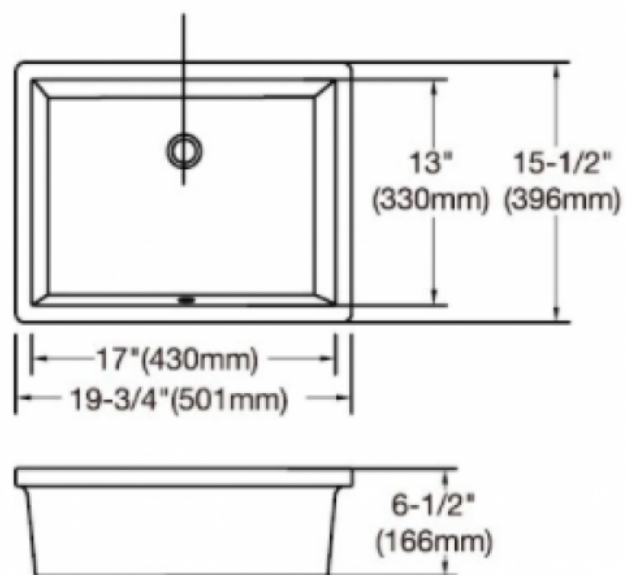

Feature(s):

- This bathroom undermount sink features a rectangle shape with a modern style.
- This product is made for undermount installation.
- DIY installation instructions are included in the box.
- This bathroom undermount sink is designed for a wall mount faucet and the faucet drilling location is on the wall mount.
- Comes with an overflow for safety.
- This bathroom undermount sink features 1 sink.
- The color of the undermount sink is white.
- This bathroom undermount sink is made with ceramic.
- CUPC certified.
- Most city inspectors require the use of certified products to get approval.
- The primary color of this product is white.
- Smooth non-porous surface; prevents from discoloration and fading.
- Double fired and glazed for durability and stain resistance.
- 1.75-in. standard USA-Canada drain opening.
- Sink cut-out included in the box.
- It is highly recommended that you wait for the sink to physically arrive before proceeding with any cut-outs.
- 20-in. Width (left to right).
- 15.75-in. Depth (back to front).
- 6.75-in. Height (top to bottom).
- All dimensions are nominal.
- This product can usually be shipped out in 1 day.
- Quality control approved in Canada.
- Each box on your order is physically opened-up and inspected to make sure only the highest quality product is shipped.
- We take and store photos of every single quality audit of every single order we ship.
- You can see them when you track your order on our website.
- THIS PRODUCT INCLUDE(S): 1x bathroom undermount sink in white color (33605).

Undercounter
Under Counter Mounting
Size: **501×396×166mm**
430×330mm