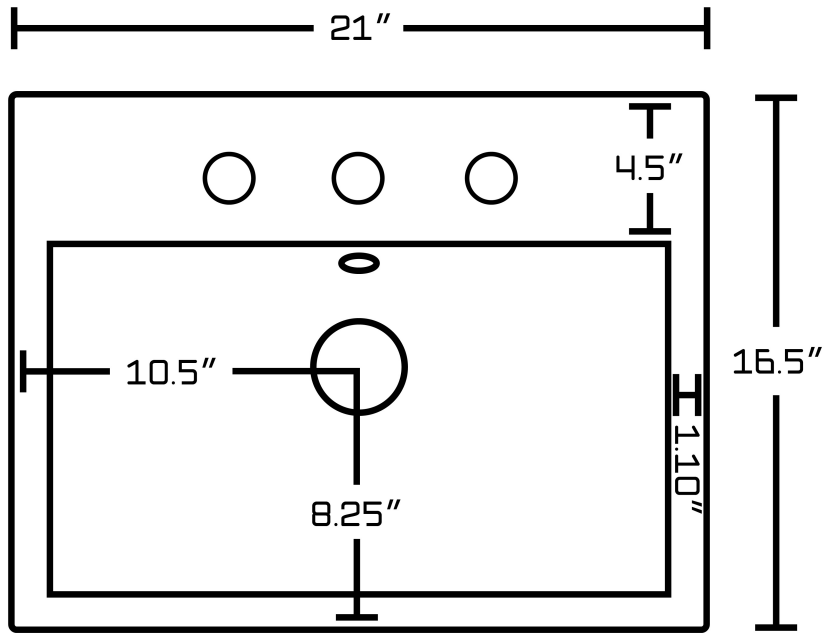

\*Estimated as of 21 Jan 2022 2:46 PM.

Quality control approved in Canada. Each box on your order is physically opened-up and inspected to make sure only the highest quality product is shipped. We take and store photos of every single quality audit of every single order we ship. You can see them when you track your order on our website. This product is a group of multiple products. It features a rectangle shape. This bathroom vessel sink set is designed to be installed as a above counter bathroom vessel sink set. It is constructed with ceramic. This bathroom vessel sink set comes with a enamel glaze finish in White color. It is designed for a 3h8-in. faucet.

Product ID:	16753
Product Type:	Bathroom Vessel Sink Set
Shape:	Rectangle
Install Type:	Above Counter
Faucet Drilling:	3H8-in.
Faucet Drilling Location:	Center
Overflow:	Yes
Num Of Sinks:	1
Includes Faucets:	Yes
Includes Drains:	Yes
Width Group:	20-in. - 29-in.
Material:	Ceramic
Style:	Transitional
Finish:	Enamel Glaze
Hardware Color:	Chrome
Color:	White
Recommended Ship Method:	SP