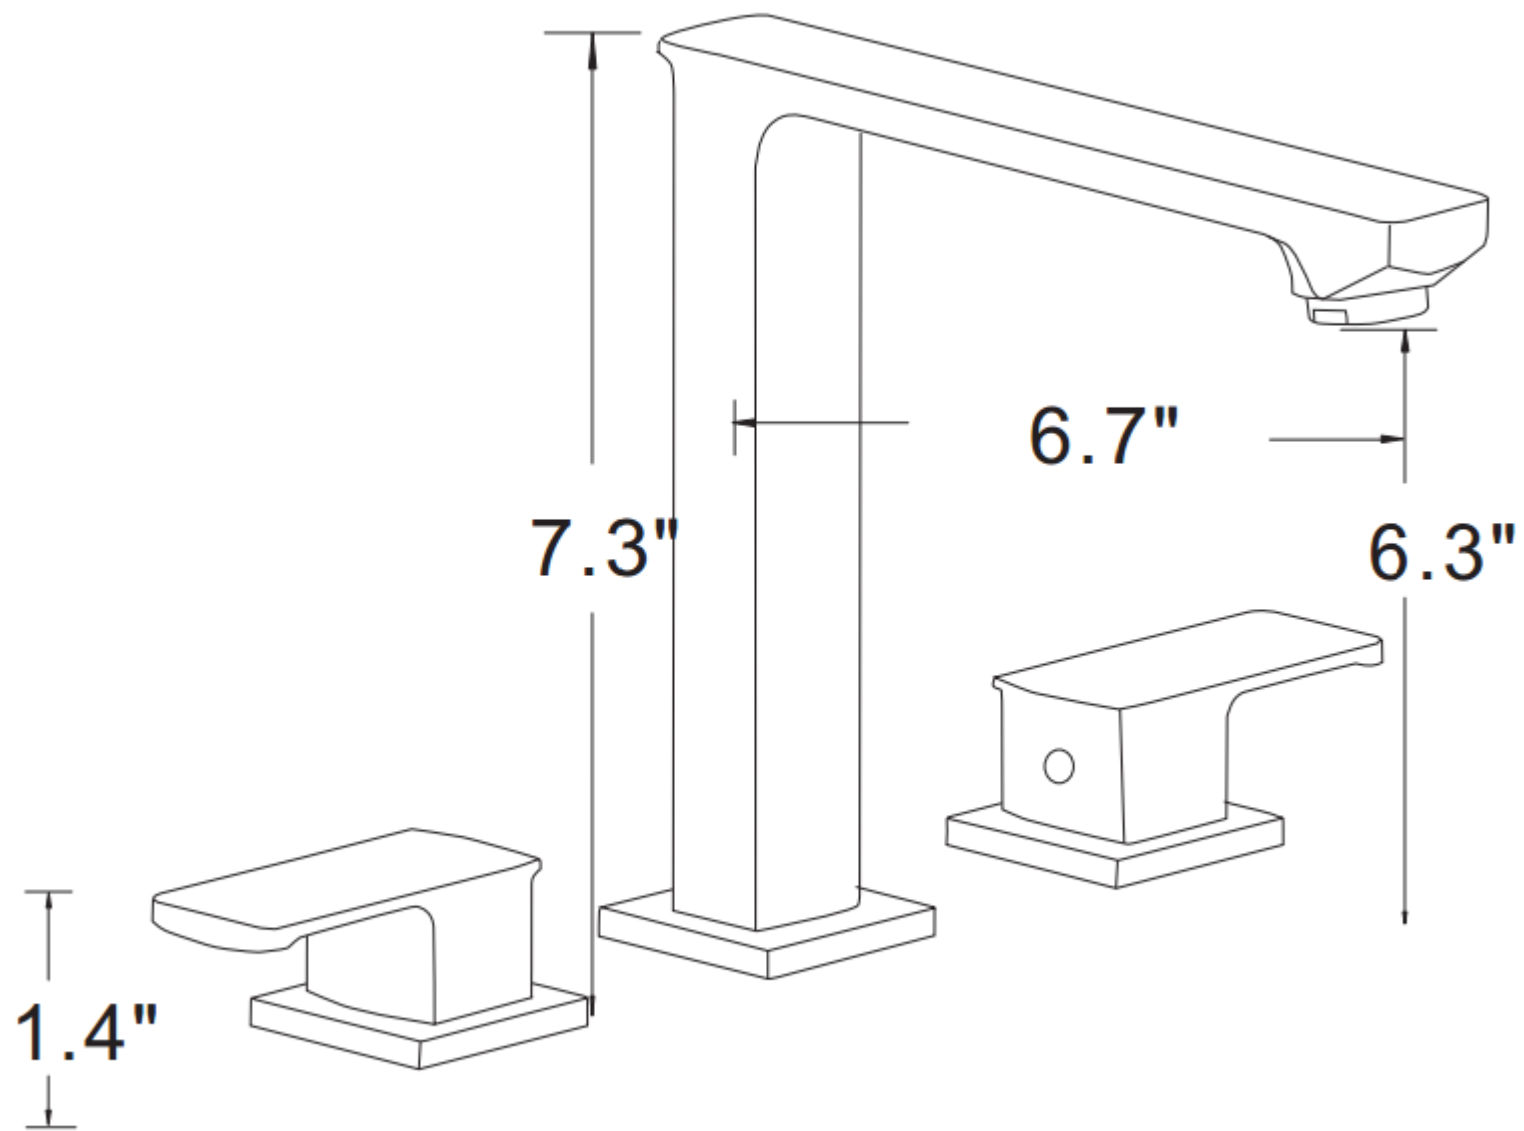

**Feature(s):**

- THIS PRODUCT INCLUDE(S): 1x bathroom vessel sink in white color (439), 1x bathroom sink drain in chrome color (1795), 1x bathroom sink faucet in chrome color (16753).
- This product is a bundle (set of multiple products).
- This bathroom vessel sink set features a rectangle shape with a transitional style.
- This product is made for above counter installation.
- DIY installation instructions are included in the box.
- This bathroom vessel sink set is designed for a 3h8-in. faucet and the faucet drilling location is on the center.
- Comes with an overflow for safety.
- This bathroom vessel sink set features 1 sink.
- This bathroom vessel sink set is made with ceramic.
- The primary color of this product is white and it comes with chrome hardware.
- Smooth non-porous surface; prevents from discoloration and fading.
- Double fired and glazed for durability and stain resistance.
- 1.75-in. standard USA-Canada drain opening.
- Constructed with lead-free brass, ensuring strength and durability.
- Solid bulky brass feel (not cheap and light).
- 21-in. Width (left to right).
- 16.5-in. Depth (back to front).
- 6-in. Height (top to bottom).
- All dimensions are nominal.
- This product can usually be shipped out in 1 day.
- Quality control approved in Canada.
- Each box on your order is physically opened-up and inspected to make sure only the highest quality product is shipped.
- We take and store photos of every single quality audit of every single order we ship.
- You can see them when you track your order on our website.

Product ID:	16753
Product Type:	Bathroom Vessel Sink Set
Shape:	Rectangle
Install Type:	Above Counter
Faucet Drilling:	3H8-in.
Faucet Drilling Location:	Center
Overflow:	Yes
Num Of Sinks:	1
Includes Faucets:	Yes
Includes Drains:	Yes
Width Group:	20-in. - 29-in.
Material:	Ceramic
Style:	Transitional
Finish:	Enamel Glaze
Hardware Color:	Chrome
Color:	White
Recommended Ship Method:	SP