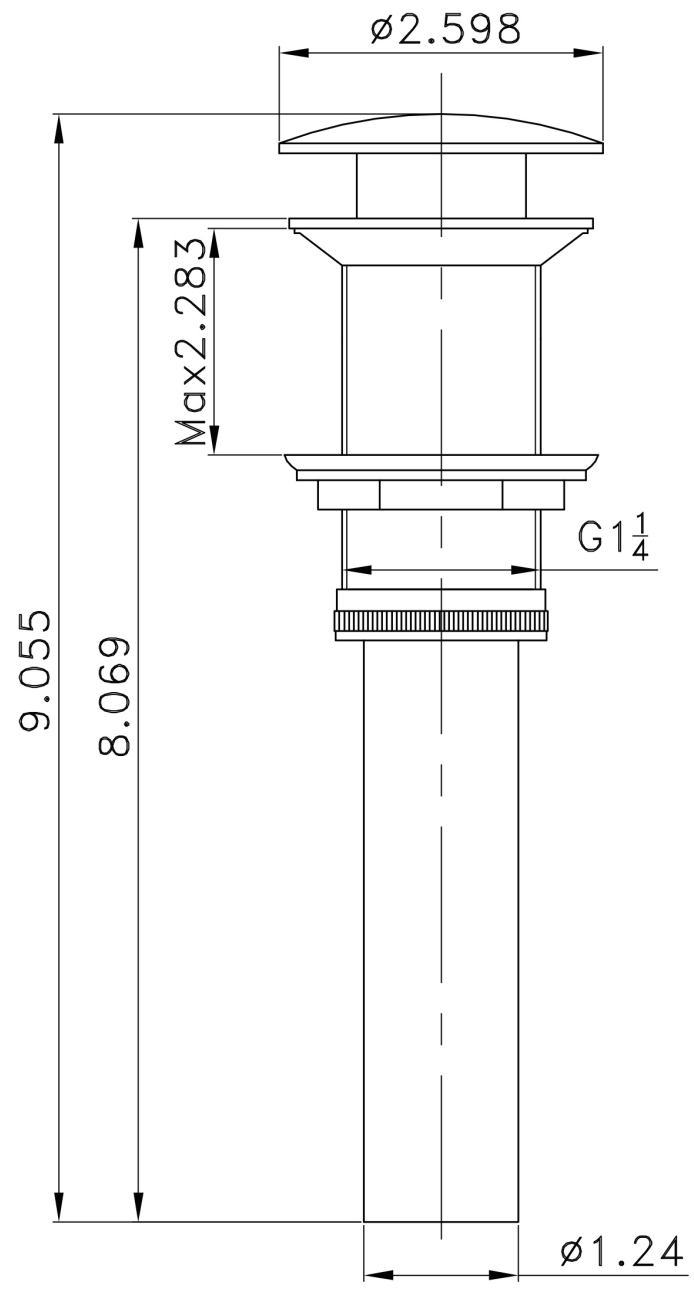

Feature(s):

- THIS PRODUCT INCLUDE(S): 1x bathroom vessel sink in white color (688), 1x bathroom sink drain in chrome color (1796), 1x bathroom sink faucet in chrome color (16750).
- This product is a bundle (set of multiple products).
- This bathroom vessel sink set features a rectangle shape with a traditional style.
- This product is made for wall mount installation.
- DIY installation instructions are included in the box.
- This bathroom vessel sink set is designed for a 1 hole faucet and the faucet drilling location is on the center.
- This bathroom vessel sink set features 1 sink.
- This bathroom vessel sink set is made with ceramic.
- The primary color of this product is white and it comes with chrome hardware.
- Smooth non-porous surface; prevents from discoloration and fading.
- Double fired and glazed for durability and stain resistance.
- 1.75-in. standard USA-Canada drain opening.
- Constructed with lead-free brass, ensuring strength and durability.
- Solid bulky brass feel (not cheap and light).
- 23.5-in. Width (left to right).
- 17.25-in. Depth (back to front).
- 5-in. Height (top to bottom).
- All dimensions are nominal.
- This product can usually be shipped out in 1 day.
- Quality control approved in Canada.
- Each box on your order is physically opened-up and inspected to make sure only the highest quality product is shipped.
- We take and store photos of every single quality audit of every single order we ship.
- You can see them when you track your order on our website.

Product ID:	16750
Product Type:	Bathroom Vessel Sink Set
Shape:	Rectangle
Install Type:	Wall Mount
Faucet Drilling:	1 Hole
Faucet Drilling Location:	Center
Overflow:	No
Num Of Sinks:	1
Includes Faucets:	Yes
Includes Drains:	Yes
Width Group:	20-in. - 29-in.
Material:	Ceramic
Style:	Traditional
Finish:	Enamel Glaze
Hardware Color:	Chrome
Color:	White
Recommended Ship Method:	SP

23.5"

17.25"

23.5"

5"

4.1"

4.5"

6.9"

Notes