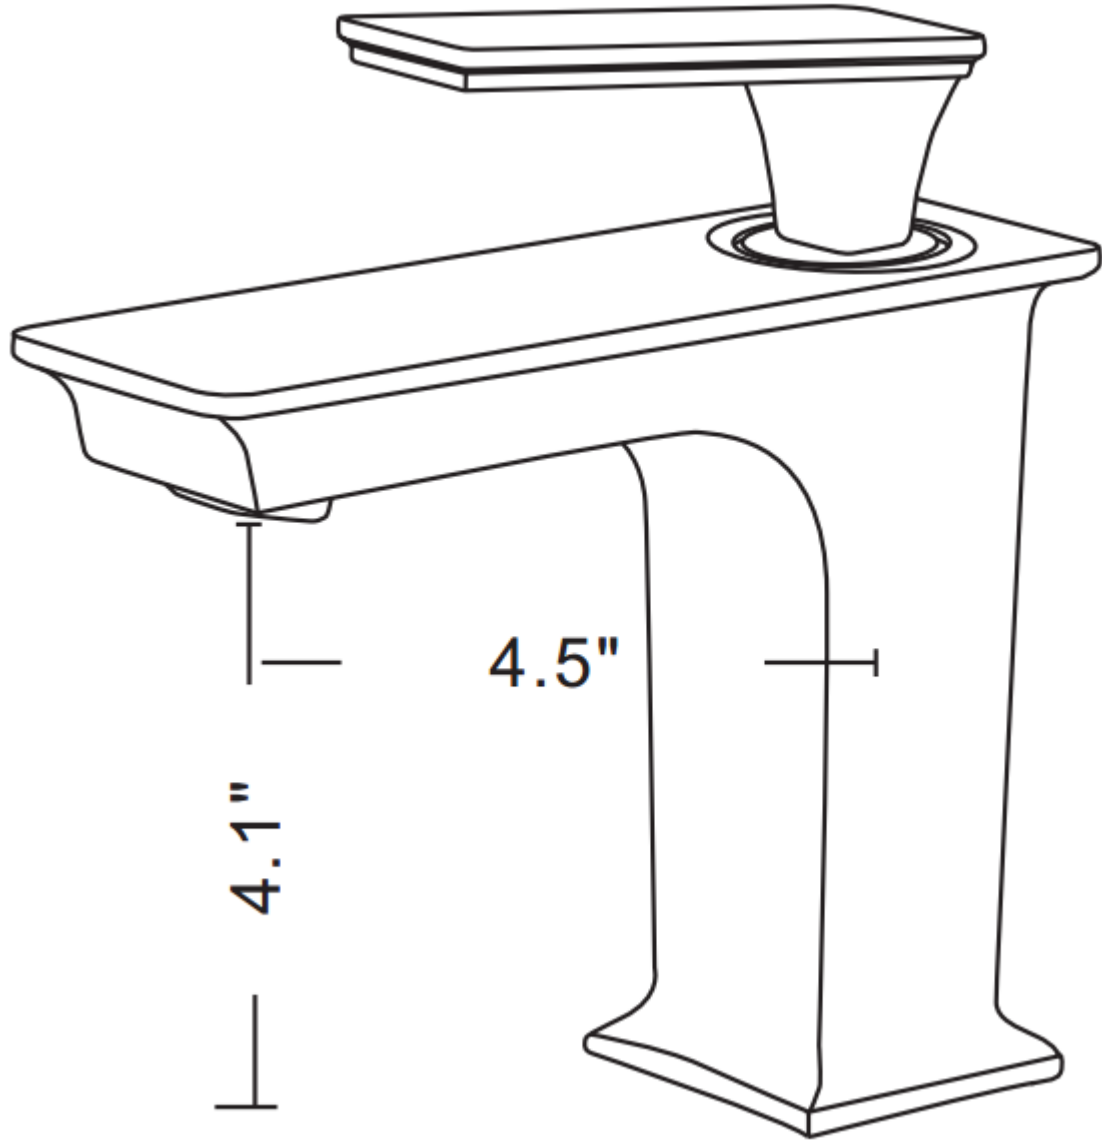

Feature(s):

- THIS PRODUCT INCLUDE(S): 1x bathroom vessel sink in white color (688), 1x bathroom sink drain in chrome color (1796), 1x bathroom sink faucet in chrome color (16750).
- This product is a bundle (set of multiple products).
- This bathroom vessel sink set features a rectangle shape with a traditional style.
- This product is made for wall mount installation.
- DIY installation instructions are included in the box.
- This bathroom vessel sink set is designed for a 1 hole faucet and the faucet drilling location is on the center.
- This bathroom vessel sink set features 1 sink.
- This bathroom vessel sink set is made with ceramic.
- The primary color of this product is white and it comes with chrome hardware.
- Smooth non-porous surface; prevents from discoloration and fading.
- Double fired and glazed for durability and stain resistance.
- 1.75-in. standard USA-Canada drain opening.
- Constructed with lead-free brass, ensuring strength and durability.
- Solid bulky brass feel (not cheap and light).
- 23.5-in. Width (left to right).
- 17.25-in. Depth (back to front).
- 5-in. Height (top to bottom).
- All dimensions are nominal.
- This product can usually be shipped out in 1 day.
- Quality control approved in Canada.
- Each box on your order is physically opened-up and inspected to make sure only the highest quality product is shipped.
- We take and store photos of every single quality audit of every single order we ship.
- You can see them when you track your order on our website.

Product ID:	16750
Product Type:	Bathroom Vessel Sink Set
Shape:	Rectangle
Install Type:	Wall Mount
Faucet Drilling:	1 Hole
Faucet Drilling Location:	Center
Overflow:	No
Num Of Sinks:	1
Includes Faucets:	Yes
Includes Drains:	Yes
Width Group:	20-in. - 29-in.
Material:	Ceramic
Style:	Traditional
Finish:	Enamel Glaze
Hardware Color:	Chrome
Color:	White
Recommended Ship Method:	SP

23.5"

17.25"

23.5"

5"

4.1"

4.5"

6.9"

Notes