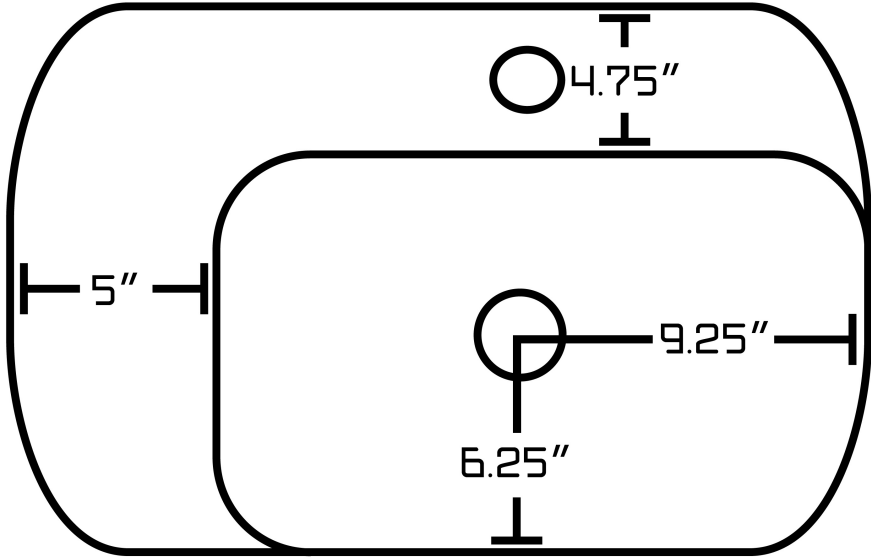

*Estimated as of 21 Jan 2022 2:49 PM.

Quality control approved in Canada. Each box on your order is physically opened-up and inspected to make sure only the highest quality product is shipped. We take and store photos of every single quality audit of every single order we ship. You can see them when you track your order on our website. This product is a group of multiple products. It features a rectangle shape. This bathroom vessel sink set is designed to be installed as a wall mount bathroom vessel sink set. It is constructed with ceramic. This bathroom vessel sink set comes with an enamel glaze finish in White color. It is designed for a 1 hole faucet.

23.5"

17.25"

23.5"

5"

4.1"

4.5"

6.9"

Notes