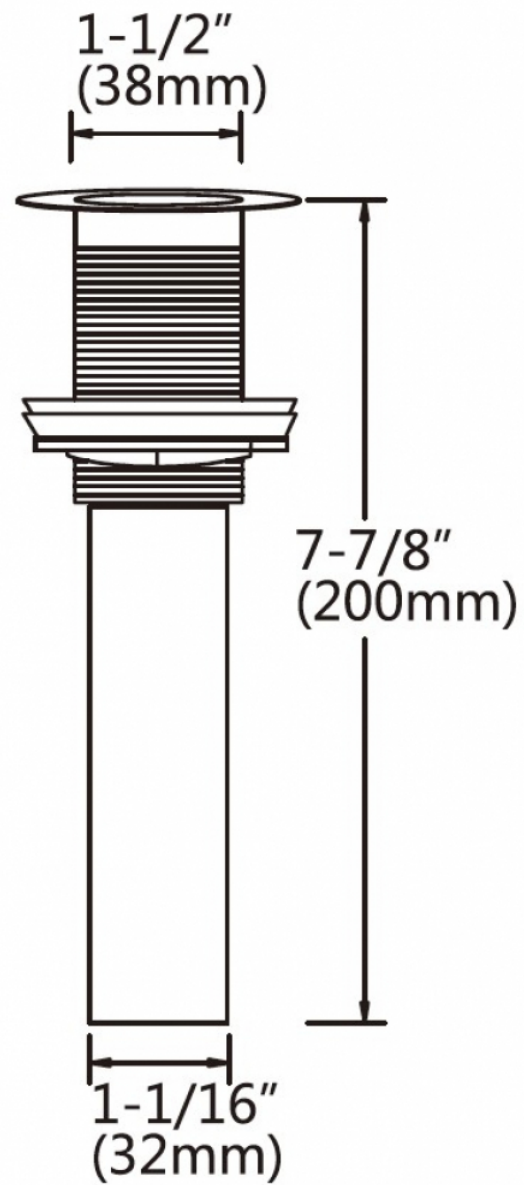

**Feature(s):**

- THIS PRODUCT INCLUDE(S): 1x bathroom vessel sink in white color (155), 1x bathroom sink faucet in chrome color (16751), 1x bathroom sink drain in chrome color (33593).
- This product is a bundle (set of multiple products).
- This bathroom vessel sink set features a rectangle shape with a transitional style.
- This product is made for above counter installation.
- DIY installation instructions are included in the box.
- This bathroom vessel sink set is designed for a deck mount faucet and the faucet drilling location is on the deck mount.
- This bathroom vessel sink set features 1 sink.
- This bathroom vessel sink set is made with ceramic.
- The primary color of this product is white and it comes with chrome hardware.
- Smooth non-porous surface; prevents from discoloration and fading.
- Double fired and glazed for durability and stain resistance.
- 1.75-in. standard USA-Canada drain opening.
- Constructed with lead-free brass, ensuring strength and durability.
- Solid bulky brass feel (not cheap and light).
- 18.75-in. Width (left to right).
- 14.75-in. Depth (back to front).
- 5.5-in. Height (top to bottom).
- All dimensions are nominal.
- This product can usually be shipped out in 1 day.
- Quality control approved in Canada.
- Each box on your order is physically opened-up and inspected to make sure only the highest quality product is shipped.
- We take and store photos of every single quality audit of every single order we ship.
- You can see them when you track your order on our website.

Product ID:	33593
Product Type:	Bathroom Vessel Sink Set
Shape:	Rectangle
Install Type:	Above Counter
Faucet Drilling:	Deck Mount
Faucet Drilling Location:	Deck Mount
Overflow:	No
Num Of Sinks:	1
Includes Faucets:	Yes
Includes Drains:	Yes
Width Group:	10-in. - 19-in.
Material:	Ceramic
Style:	Transitional
Finish:	Enamel Glaze
Hardware Color:	Chrome
Color:	White
Recommended Ship Method:	SP