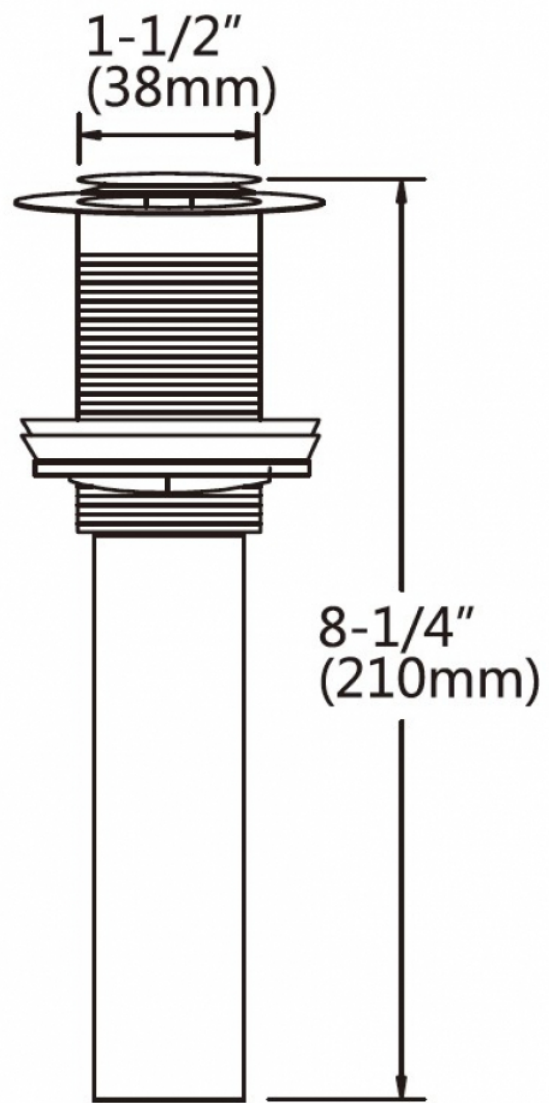

**Feature(s):**

- THIS PRODUCT INCLUDE(S): 1x bathroom vessel sink in white color (155), 1x bathroom sink faucet in chrome color (16751), 1x bathroom sink drain in chrome color (33593).
- This product is a bundle (set of multiple products).
- This bathroom vessel sink set features a rectangle shape with a transitional style.
- This product is made for above counter installation.
- DIY installation instructions are included in the box.
- This bathroom vessel sink set is designed for a deck mount faucet and the faucet drilling location is on the deck mount.
- This bathroom vessel sink set features 1 sink.
- This bathroom vessel sink set is made with ceramic.
- The primary color of this product is white and it comes with chrome hardware.
- Smooth non-porous surface; prevents from discoloration and fading.
- Double fired and glazed for durability and stain resistance.
- 1.75-in. standard USA-Canada drain opening.
- Constructed with lead-free brass, ensuring strength and durability.
- Solid bulky brass feel (not cheap and light).
- 18.75-in. Width (left to right).
- 14.75-in. Depth (back to front).
- 5.5-in. Height (top to bottom).
- All dimensions are nominal.
- This product can usually be shipped out in 1 day.
- Quality control approved in Canada.
- Each box on your order is physically opened-up and inspected to make sure only the highest quality product is shipped.
- We take and store photos of every single quality audit of every single order we ship.
- You can see them when you track your order on our website.

Product ID:	33593
Product Type:	Bathroom Vessel Sink Set
Shape:	Rectangle
Install Type:	Above Counter
Faucet Drilling:	Deck Mount
Faucet Drilling Location:	Deck Mount
Overflow:	No
Num Of Sinks:	1
Includes Faucets:	Yes
Includes Drains:	Yes
Width Group:	10-in. - 19-in.
Material:	Ceramic
Style:	Transitional
Finish:	Enamel Glaze
Hardware Color:	Chrome
Color:	White
Recommended Ship Method:	SP