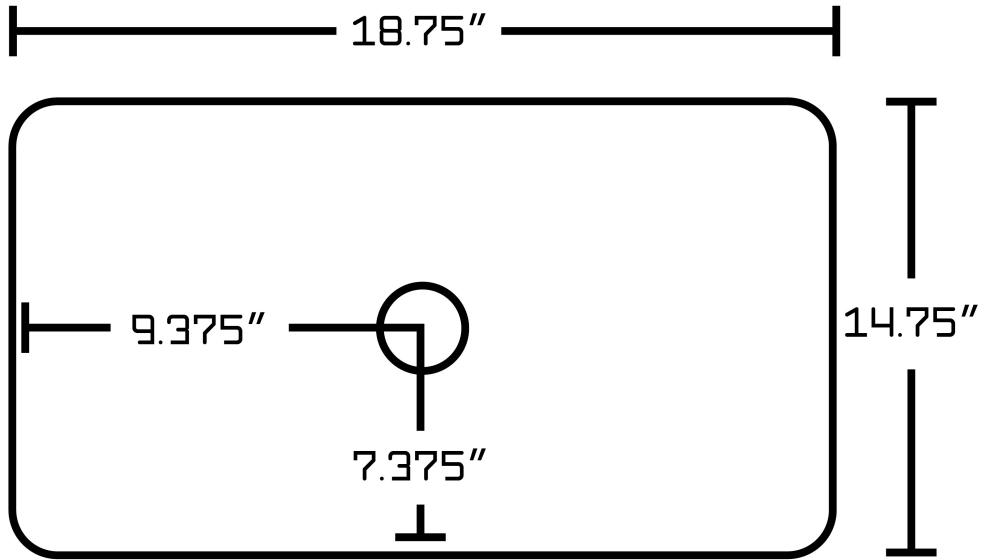

\*Estimated as of 21 Jan 2022 2:45 PM.

Quality control approved in Canada. Each box on your order is physically opened-up and inspected to make sure only the highest quality product is shipped. We take and store photos of every single quality audit of every single order we ship. You can see them when you track your order on our website. This product is a group of multiple products. It features a rectangle shape. This bathroom vessel sink set is designed to be installed as a above counter bathroom vessel sink set. It is constructed with ceramic. This bathroom vessel sink set comes with a enamel glaze finish in White color. It is designed for a deck mount faucet.

Product ID:	33593
Product Type:	Bathroom Vessel Sink Set
Shape:	Rectangle
Install Type:	Above Counter
Faucet Drilling:	Deck Mount
Faucet Drilling Location:	Deck Mount
Overflow:	No
Num Of Sinks:	1
Includes Faucets:	Yes
Includes Drains:	Yes
Width Group:	10-in. - 19-in.
Material:	Ceramic
Style:	Transitional
Finish:	Enamel Glaze
Hardware Color:	Chrome
Color:	White
Recommended Ship Method:	SP