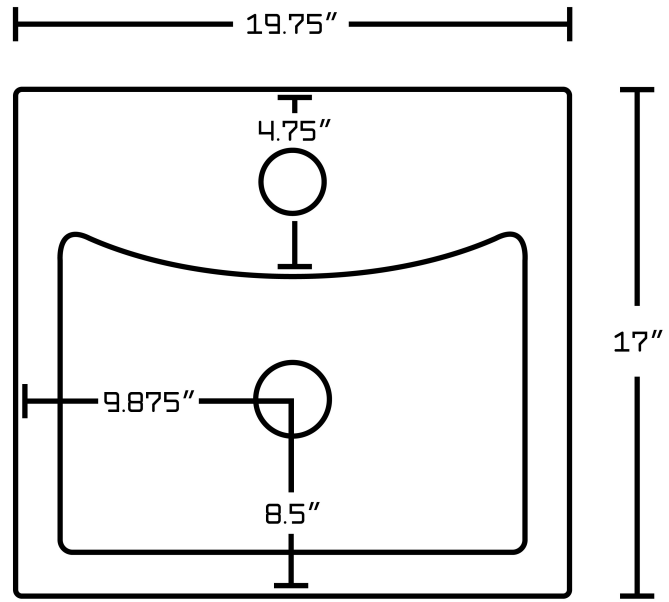

\*Estimated as of 21 Jan 2022 2:49 PM.

Quality control approved in Canada. Each box on your order is physically opened-up and inspected to make sure only the highest quality product is shipped. We take and store photos of every single quality audit of every single order we ship. You can see them when you track your order on our website. This product is a group of multiple products. It features a rectangle shape. This bathroom vessel sink set is designed to be installed as a wall mount bathroom vessel sink set. It is constructed with ceramic. This bathroom vessel sink set comes with an enamel glaze finish in White color. It is designed for a 1 hole faucet.

Product ID:	33592
Product Type:	Bathroom Vessel Sink Set
Shape:	Rectangle
Install Type:	Wall Mount
Faucet Drilling:	1 Hole
Faucet Drilling Location:	Center
Overflow:	Yes
Num Of Sinks:	1
Includes Faucets:	Yes
Includes Drains:	Yes
Width Group:	10-in. - 19-in.
Material:	Ceramic
Style:	Traditional
Finish:	Enamel Glaze
Hardware Color:	Chrome
Color:	White
Recommended Ship Method:	SP