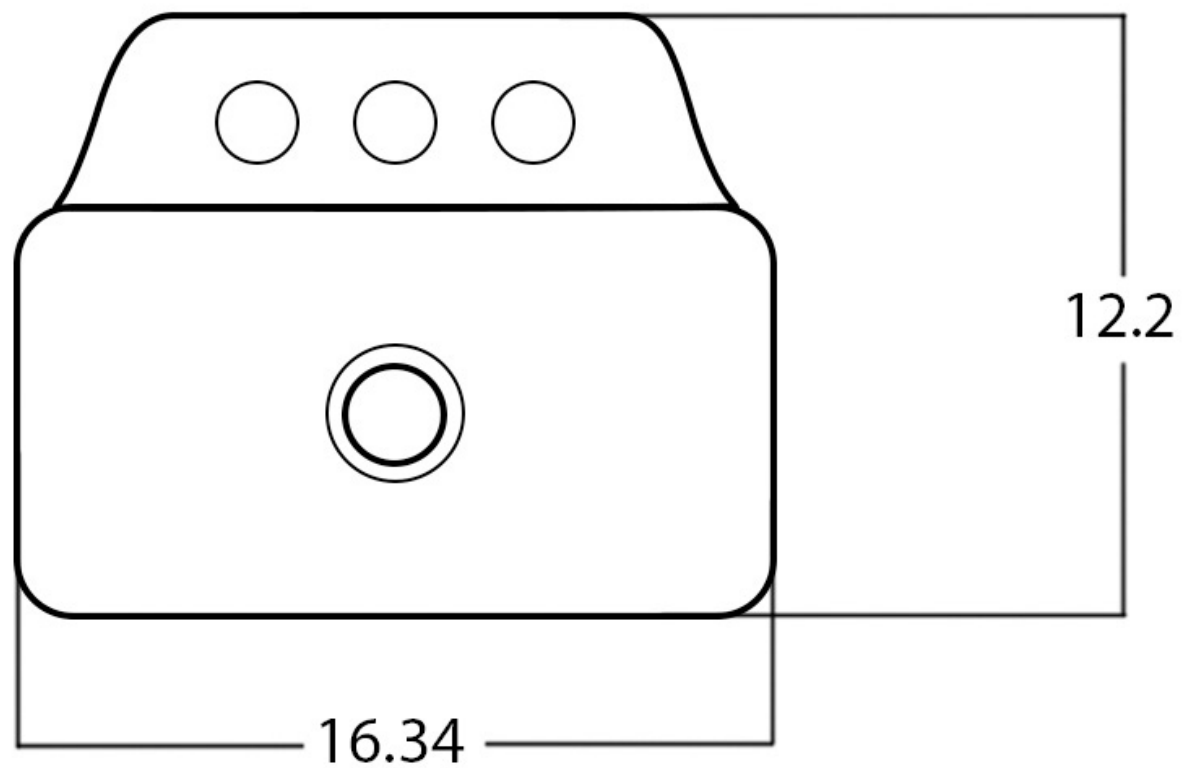

Feature(s):

- This product is a bundle (set of multiple products).
- This bathroom vessel sink set features a rectangle shape with a traditional style.
- This product is made for above counter installation.
- DIY installation instructions are included in the box.
- This bathroom vessel sink set is designed for a 3h8-in. faucet and the faucet drilling location is on the center.
- Comes with an overflow for safety.
- This bathroom vessel sink set features 1 sink.
- This bathroom vessel sink set is made with ceramic.
- The primary color of this product is white and it comes with chrome hardware.
- Constructed with lead-free brass, ensuring strength and durability.
- Solid bulky brass feel (not cheap and light).
- Smooth non-porous surface; prevents from discoloration and fading.
- Double fired and glazed for durability and stain resistance.
- 1.75-in. standard USA-Canada drain opening.
- 16.34-in. Width (left to right).
- 12.2-in. Depth (back to front).
- 5.31-in. Height (top to bottom).
- All dimensions are nominal.
- This product can usually be shipped out in 1 day.
- Quality control approved in Canada.
- Each box on your order is physically opened-up and inspected to make sure only the highest quality product is shipped.
- We take and store photos of every single quality audit of every single order we ship.
- You can see them when you track your order on our website.
- THIS PRODUCT INCLUDE(S): 1x bathroom sink faucet in chrome color (1778), 1x bathroom sink drain in chrome color (1795), 1x bathroom vessel sink in white color (28518).

Product ID:	28518
Product Type:	Bathroom Vessel Sink Set
Shape:	Rectangle
Install Type:	Above Counter
Faucet Drilling:	3H8-in.
Faucet Drilling Location:	Center
Overflow:	Yes
Num Of Sinks:	1
Includes Faucets:	Yes
Includes Drains:	Yes
Width Group:	10-in. - 19-in.
Material:	Ceramic
Style:	Traditional
Finish:	Enamel Glaze
Hardware Color:	Chrome
Color:	White
Recommended Ship Method:	SP