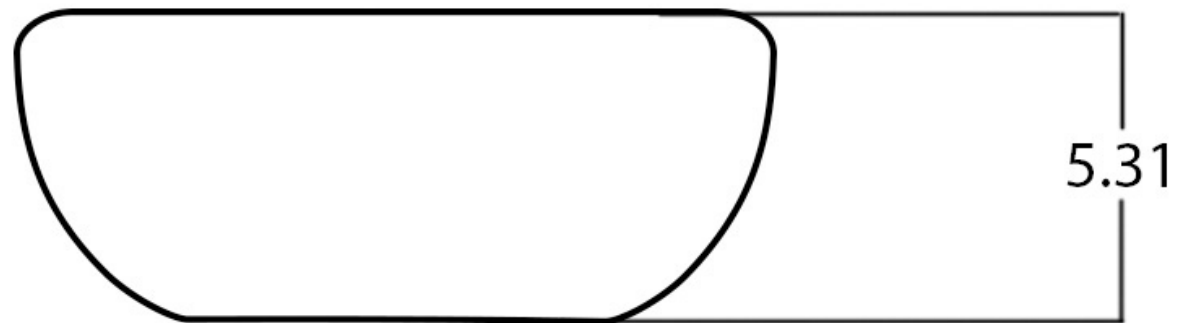

Feature(s):

- This product is a bundle (set of multiple products).
- This bathroom vessel sink set features a rectangle shape with a traditional style.
- This product is made for above counter installation.
- DIY installation instructions are included in the box.
- This bathroom vessel sink set is designed for a 3h8-in. faucet and the faucet drilling location is on the center.
- Comes with an overflow for safety.
- This bathroom vessel sink set features 1 sink.
- This bathroom vessel sink set is made with ceramic.
- The primary color of this product is white and it comes with chrome hardware.
- Constructed with lead-free brass, ensuring strength and durability.
- Solid bulky brass feel (not cheap and light).
- Smooth non-porous surface; prevents from discoloration and fading.
- Double fired and glazed for durability and stain resistance.
- 1.75-in. standard USA-Canada drain opening.
- 16.34-in. Width (left to right).
- 12.2-in. Depth (back to front).
- 5.31-in. Height (top to bottom).
- All dimensions are nominal.
- This product can usually be shipped out in 1 day.
- Quality control approved in Canada.
- Each box on your order is physically opened-up and inspected to make sure only the highest quality product is shipped.
- We take and store photos of every single quality audit of every single order we ship.
- You can see them when you track your order on our website.
- THIS PRODUCT INCLUDE(S): 1x bathroom sink faucet in chrome color (1778), 1x bathroom sink drain in chrome color (1795), 1x bathroom vessel sink in white color (28518).

Product ID:	28518
Product Type:	Bathroom Vessel Sink Set
Shape:	Rectangle
Install Type:	Above Counter
Faucet Drilling:	3H8-in.
Faucet Drilling Location:	Center
Overflow:	Yes
Num Of Sinks:	1
Includes Faucets:	Yes
Includes Drains:	Yes
Width Group:	10-in. - 19-in.
Material:	Ceramic
Style:	Traditional
Finish:	Enamel Glaze
Hardware Color:	Chrome
Color:	White
Recommended Ship Method:	SP