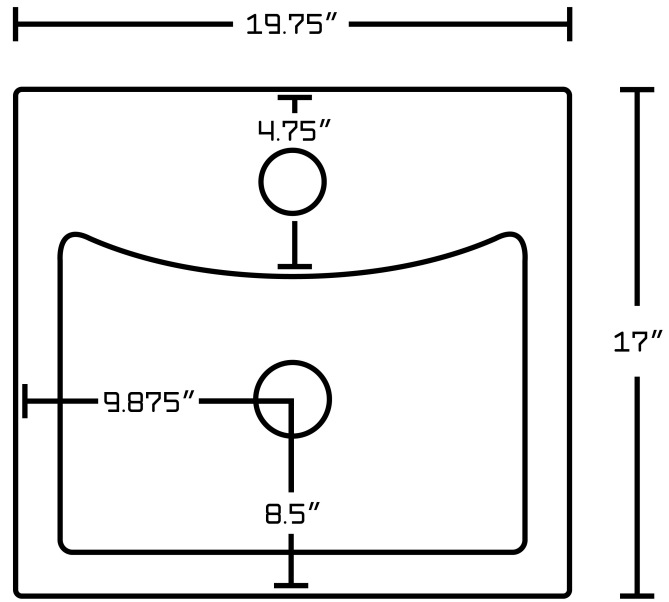

\*Estimated as of 21 Jan 2022 2:49 PM.

Quality control approved in Canada. Each box on your order is physically opened-up and inspected to make sure only the highest quality product is shipped. We take and store photos of every single quality audit of every single order we ship. You can see them when you track your order on our website. This product is a group of multiple products. It features a rectangle shape. This bathroom vessel sink set is designed to be installed as a wall mount bathroom vessel sink set. It is constructed with ceramic. This bathroom vessel sink set comes with an enamel glaze finish in White color. It is designed for a 1 hole faucet.

Product ID:	16750
Product Type:	Bathroom Vessel Sink Set
Shape:	Rectangle
Install Type:	Wall Mount
Faucet Drilling:	1 Hole
Faucet Drilling Location:	Center
Overflow:	Yes
Num Of Sinks:	1
Includes Faucets:	Yes
Includes Drains:	Yes
Width Group:	10-in. - 19-in.
Material:	Ceramic
Style:	Traditional
Finish:	Enamel Glaze
Hardware Color:	Chrome
Color:	White
Recommended Ship Method:	SP