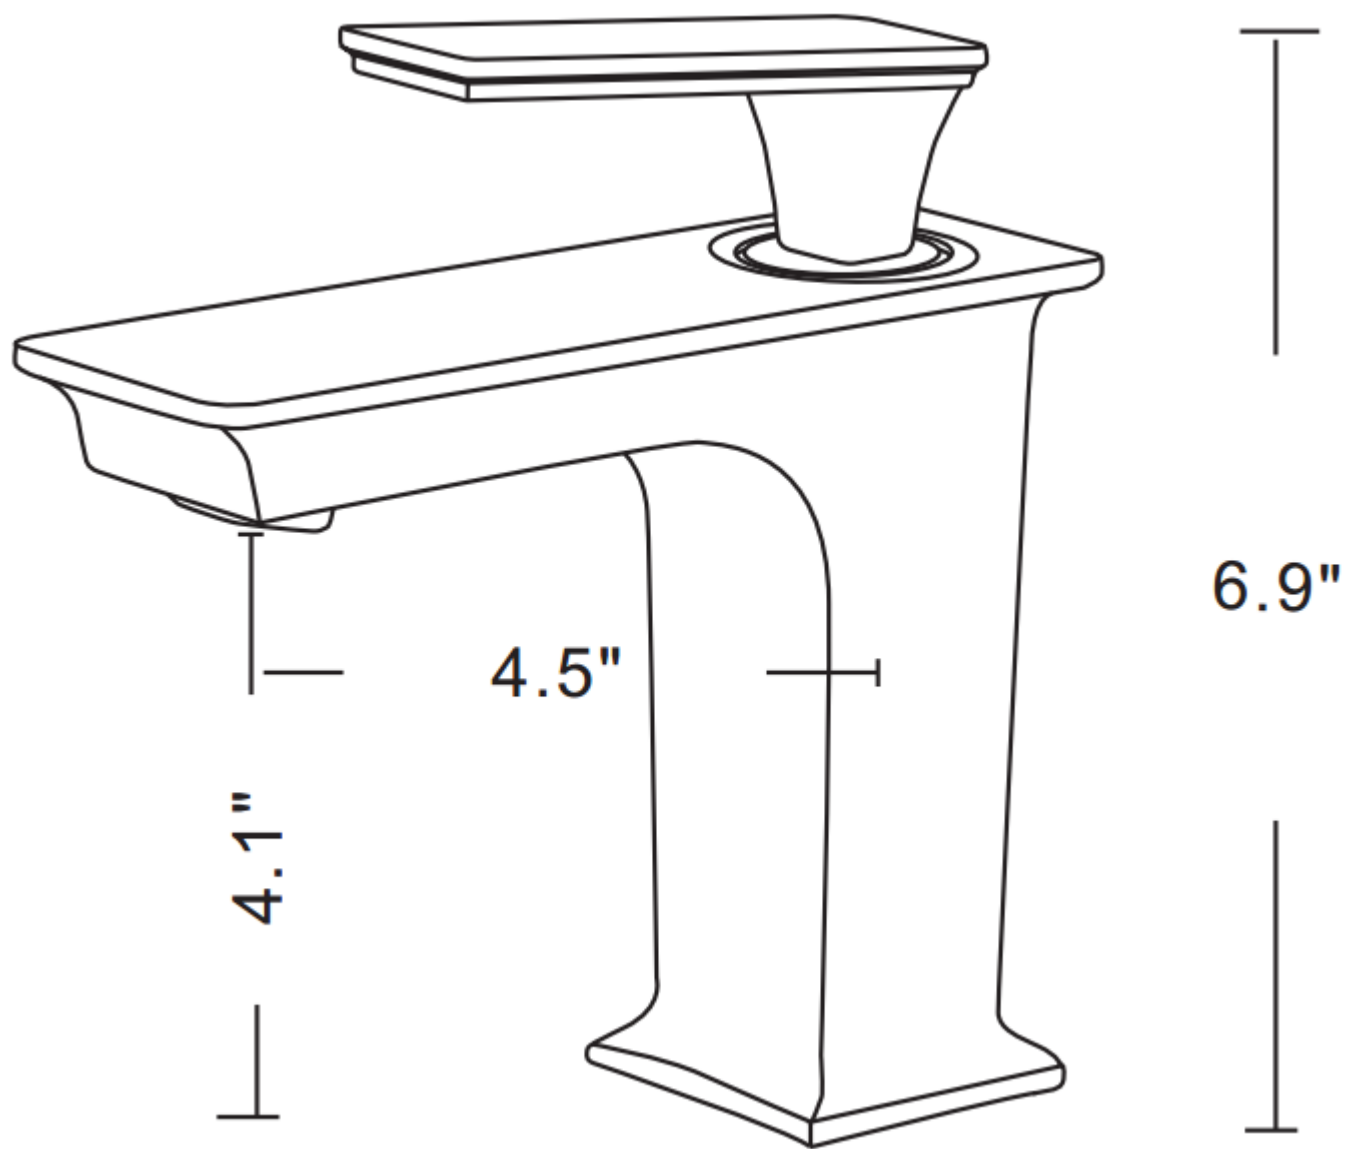

**Feature(s):**

- THIS PRODUCT INCLUDE(S): 1x bathroom vessel sink in white color (689), 1x bathroom sink drain in chrome color (1795), 1x bathroom sink faucet in chrome color (16750).
- This product is a bundle (set of multiple products).
- This bathroom vessel sink set features a rectangle shape with a traditional style.
- This product is made for wall mount installation.
- DIY installation instructions are included in the box.
- This bathroom vessel sink set is designed for a 1 hole faucet and the faucet drilling location is on the center.
- Comes with an overflow for safety.
- This bathroom vessel sink set features 1 sink.
- This bathroom vessel sink set is made with ceramic.
- The primary color of this product is white and it comes with chrome hardware.
- Smooth non-porous surface; prevents from discoloration and fading.
- Double fired and glazed for durability and stain resistance.
- 1.75-in. standard USA-Canada drain opening.
- Constructed with lead-free brass, ensuring strength and durability.
- Solid bulky brass feel (not cheap and light).
- 19.75-in. Width (left to right).
- 17-in. Depth (back to front).
- 8-in. Height (top to bottom).
- All dimensions are nominal.
- This product can usually be shipped out in 1 day.
- Quality control approved in Canada.
- Each box on your order is physically opened-up and inspected to make sure only the highest quality product is shipped.
- We take and store photos of every single quality audit of every single order we ship.
- You can see them when you track your order on our website.

Product ID:	16750
Product Type:	Bathroom Vessel Sink Set
Shape:	Rectangle
Install Type:	Wall Mount
Faucet Drilling:	1 Hole
Faucet Drilling Location:	Center
Overflow:	Yes
Num Of Sinks:	1
Includes Faucets:	Yes
Includes Drains:	Yes
Width Group:	10-in. - 19-in.
Material:	Ceramic
Style:	Traditional
Finish:	Enamel Glaze
Hardware Color:	Chrome
Color:	White
Recommended Ship Method:	SP