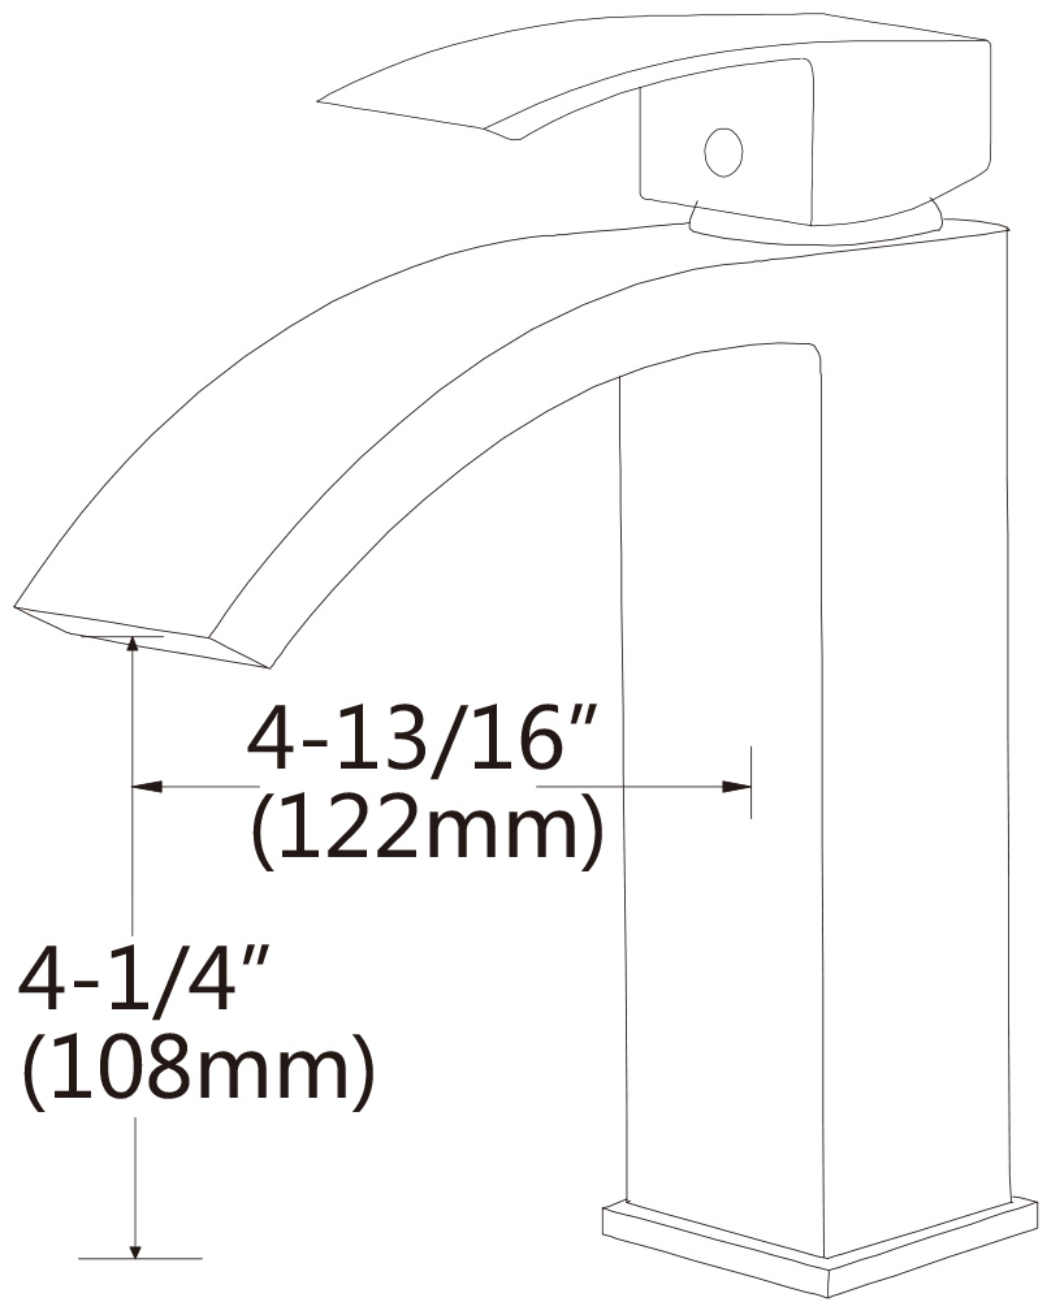

**Feature(s):**

- THIS PRODUCT INCLUDE(S): 1x bathroom vessel sink in white color (106), 1x bathroom sink drain in chrome color (1795), 1x bathroom sink faucet in chrome color (28811).
- This product is a bundle (set of multiple products).
- This bathroom vessel sink set features a round shape with a transitional style.
- This product is made for above counter installation.
- DIY installation instructions are included in the box.
- This bathroom vessel sink set is designed for a 1 hole faucet and the faucet drilling location is on the center.
- Comes with an overflow for safety.
- This bathroom vessel sink set features 1 sink.
- This bathroom vessel sink set is made with ceramic.
- The primary color of this product is white and it comes with chrome hardware.
- Smooth non-porous surface; prevents from discoloration and fading.
- Double fired and glazed for durability and stain resistance.
- 1.75-in. standard USA-Canada drain opening.
- Constructed with lead-free brass, ensuring strength and durability.
- Solid bulky brass feel (not cheap and light).
- 19.25-in. Width (left to right).
- 19.25-in. Depth (back to front).
- 7.5-in. Height (top to bottom).
- All dimensions are nominal.
- This product can usually be shipped out in 1 day.
- Quality control approved in Canada.
- Each box on your order is physically opened-up and inspected to make sure only the highest quality product is shipped.
- We take and store photos of every single quality audit of every single order we ship.
- You can see them when you track your order on our website.

Product ID:	28811
Product Type:	Bathroom Vessel Sink Set
Shape:	Round
Install Type:	Above Counter
Faucet Drilling:	1 Hole
Faucet Drilling Location:	Center
Overflow:	Yes
Num Of Sinks:	1
Includes Faucets:	Yes
Includes Drains:	Yes
Width Group:	10-in. - 19-in.
Material:	Ceramic
Style:	Transitional
Finish:	Enamel Glaze
Hardware Color:	Chrome
Color:	White
Recommended Ship Method:	SP

$7\text{-}\frac{1}{16}\text{"}$   
(179mm)