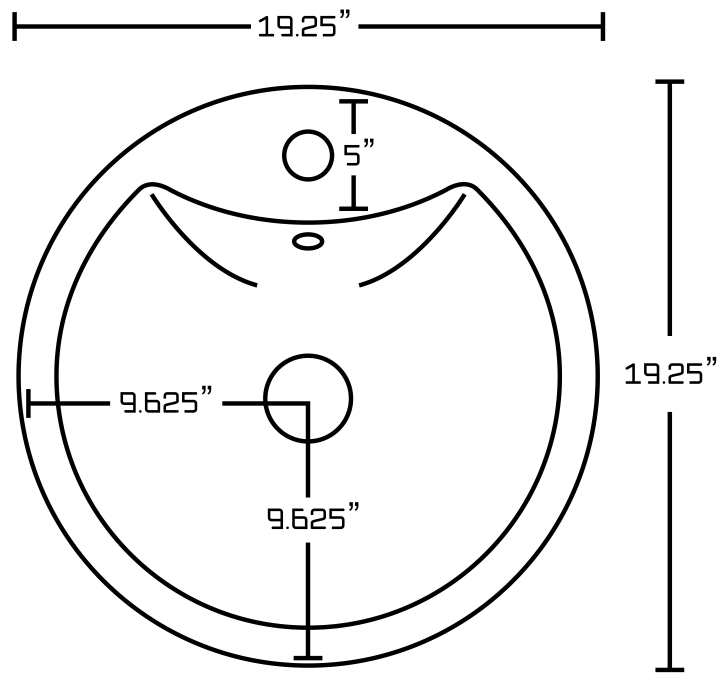

\*Estimated as of 21 Jan 2022 2:03 PM.

Quality control approved in Canada. Each box on your order is physically opened-up and inspected to make sure only the highest quality product is shipped. We take and store photos of every single quality audit of every single order we ship. You can see them when you track your order on our website. This product is a group of multiple products. It features a round shape. This bathroom vessel sink set is designed to be installed as a above counter bathroom vessel sink set. It is constructed with ceramic. This bathroom vessel sink set comes with a enamel glaze finish in White color. It is designed for a 1 hole faucet.

Product ID:	28811
Product Type:	Bathroom Vessel Sink Set
Shape:	Round
Install Type:	Above Counter
Faucet Drilling:	1 Hole
Faucet Drilling Location:	Center
Overflow:	Yes
Num Of Sinks:	1
Includes Faucets:	Yes
Includes Drains:	Yes
Width Group:	10-in. - 19-in.
Material:	Ceramic
Style:	Transitional
Finish:	Enamel Glaze
Hardware Color:	Chrome
Color:	White
Recommended Ship Method:	SP

$7\text{-}\frac{1}{16}\text{"}$   
(179mm)