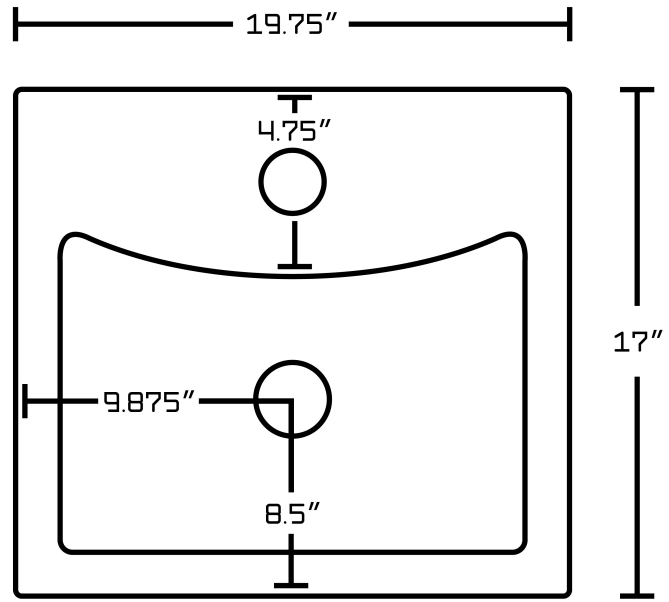

\*Estimated as of 21 Jan 2022 2:03 PM.

Quality control approved in Canada. Each box on your order is physically opened-up and inspected to make sure only the highest quality product is shipped. We take and store photos of every single quality audit of every single order we ship. You can see them when you track your order on our website. This product is a group of multiple products. It features a rectangle shape. This bathroom vessel sink set is designed to be installed as a above counter bathroom vessel sink set. It is constructed with ceramic. This bathroom vessel sink set comes with a enamel glaze finish in White color. It is designed for a 1 hole faucet.

Product ID:	28814
Product Type:	Bathroom Vessel Sink Set
Shape:	Rectangle
Install Type:	Above Counter
Faucet Drilling:	1 Hole
Faucet Drilling Location:	Center
Overflow:	Yes
Num Of Sinks:	1
Includes Faucets:	Yes
Includes Drains:	Yes
Width Group:	10-in. - 19-in.
Material:	Ceramic
Style:	Transitional
Finish:	Enamel Glaze
Hardware Color:	Black
Color:	White
Recommended Ship Method:	SP

7-1/16"  
(179mm)

A vertical dimension line with arrows at both ends, indicating the total height of the faucet from the base to the top of the handle.