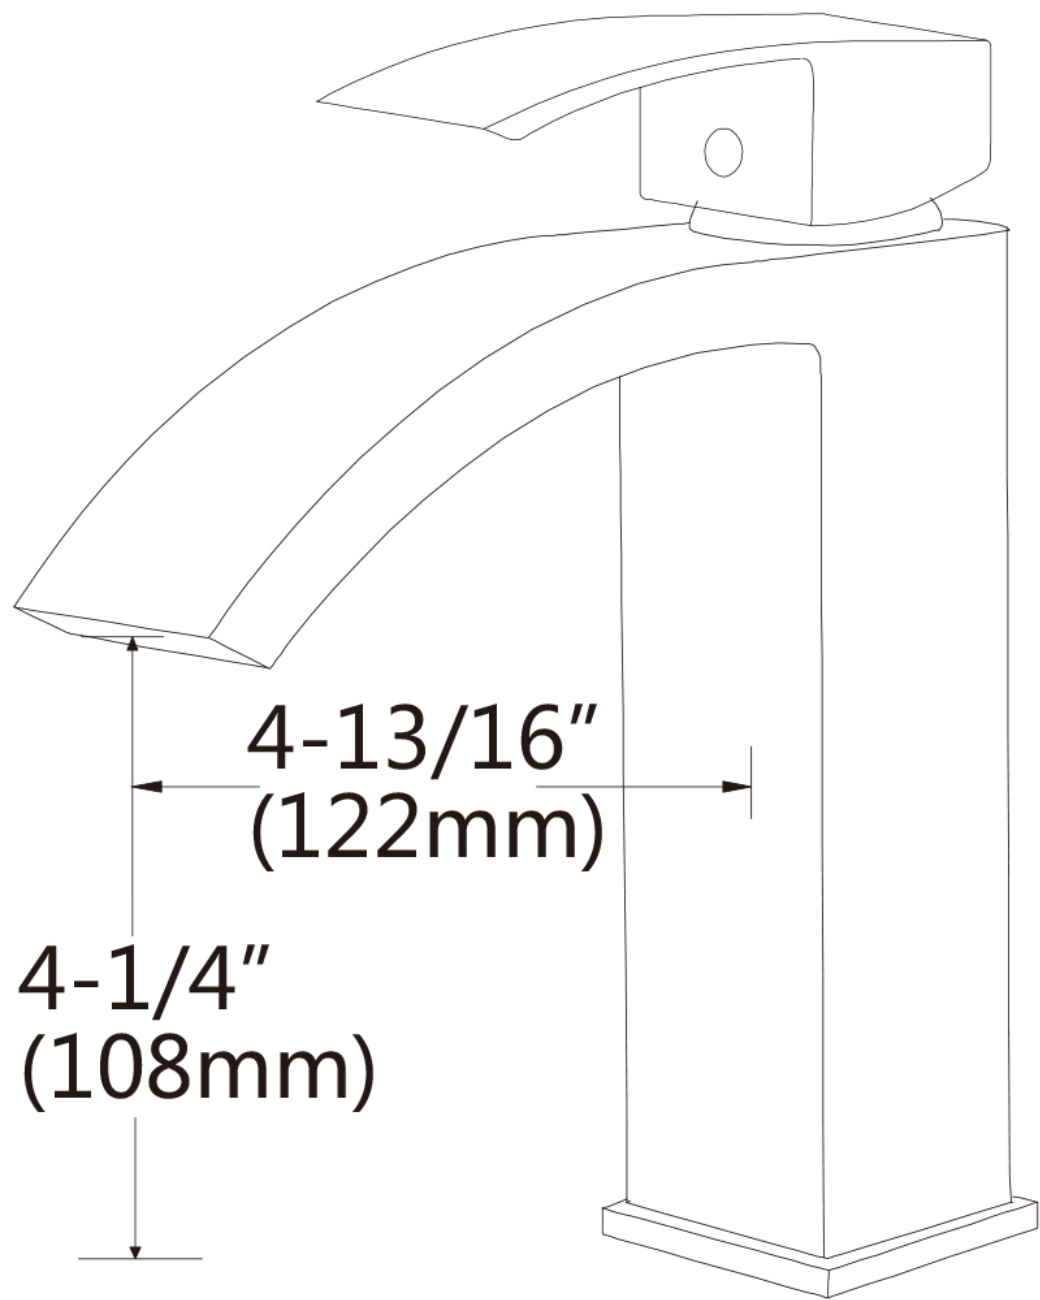

**Feature(s):**

- THIS PRODUCT INCLUDE(S): 1x bathroom vessel sink in white color (58), 1x bathroom sink drain in black color (20318), 1x bathroom sink faucet in black color (28814).
- This product is a bundle (set of multiple products).
- This bathroom vessel sink set features a rectangle shape with a transitional style.
- This product is made for above counter installation.
- DIY installation instructions are included in the box.
- This bathroom vessel sink set is designed for a 1 hole faucet and the faucet drilling location is on the center.
- Comes with an overflow for safety.
- This bathroom vessel sink set features 1 sink.
- This bathroom vessel sink set is made with ceramic.
- The primary color of this product is white and it comes with black hardware.
- Smooth non-porous surface; prevents from discoloration and fading.
- Double fired and glazed for durability and stain resistance.
- 1.75-in. standard USA-Canada drain opening.
- Constructed with lead-free brass, ensuring strength and durability.
- Solid bulky brass feel (not cheap and light).
- 19.75-in. Width (left to right).
- 17-in. Depth (back to front).
- 8-in. Height (top to bottom).
- All dimensions are nominal.
- This product can usually be shipped out in 1 day.
- Quality control approved in Canada.
- Each box on your order is physically opened-up and inspected to make sure only the highest quality product is shipped.
- We take and store photos of every single quality audit of every single order we ship.
- You can see them when you track your order on our website.

7-1/16"  
(179mm)

A vertical dimension line with arrows at both ends, indicating the total height of the faucet from the base to the top of the handle.