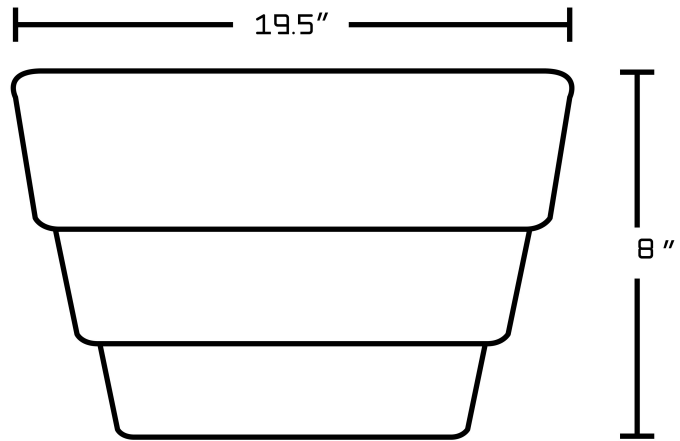

\*Estimated as of 21 Jan 2022 2:03 PM.

Quality control approved in Canada. Each box on your order is physically opened-up and inspected to make sure only the highest quality product is shipped. We take and store photos of every single quality audit of every single order we ship. You can see them when you track your order on our website. This product is a group of multiple products. It features a rectangle shape. This bathroom vessel sink set is designed to be installed as a above counter bathroom vessel sink set. It is constructed with ceramic. This bathroom vessel sink set comes with a enamel glaze finish in White color. It is designed for a 1 hole faucet.

7-1/16"  
(179mm)

A vertical dimension line with arrows at both ends, indicating the total height of the faucet from the base to the top of the handle.