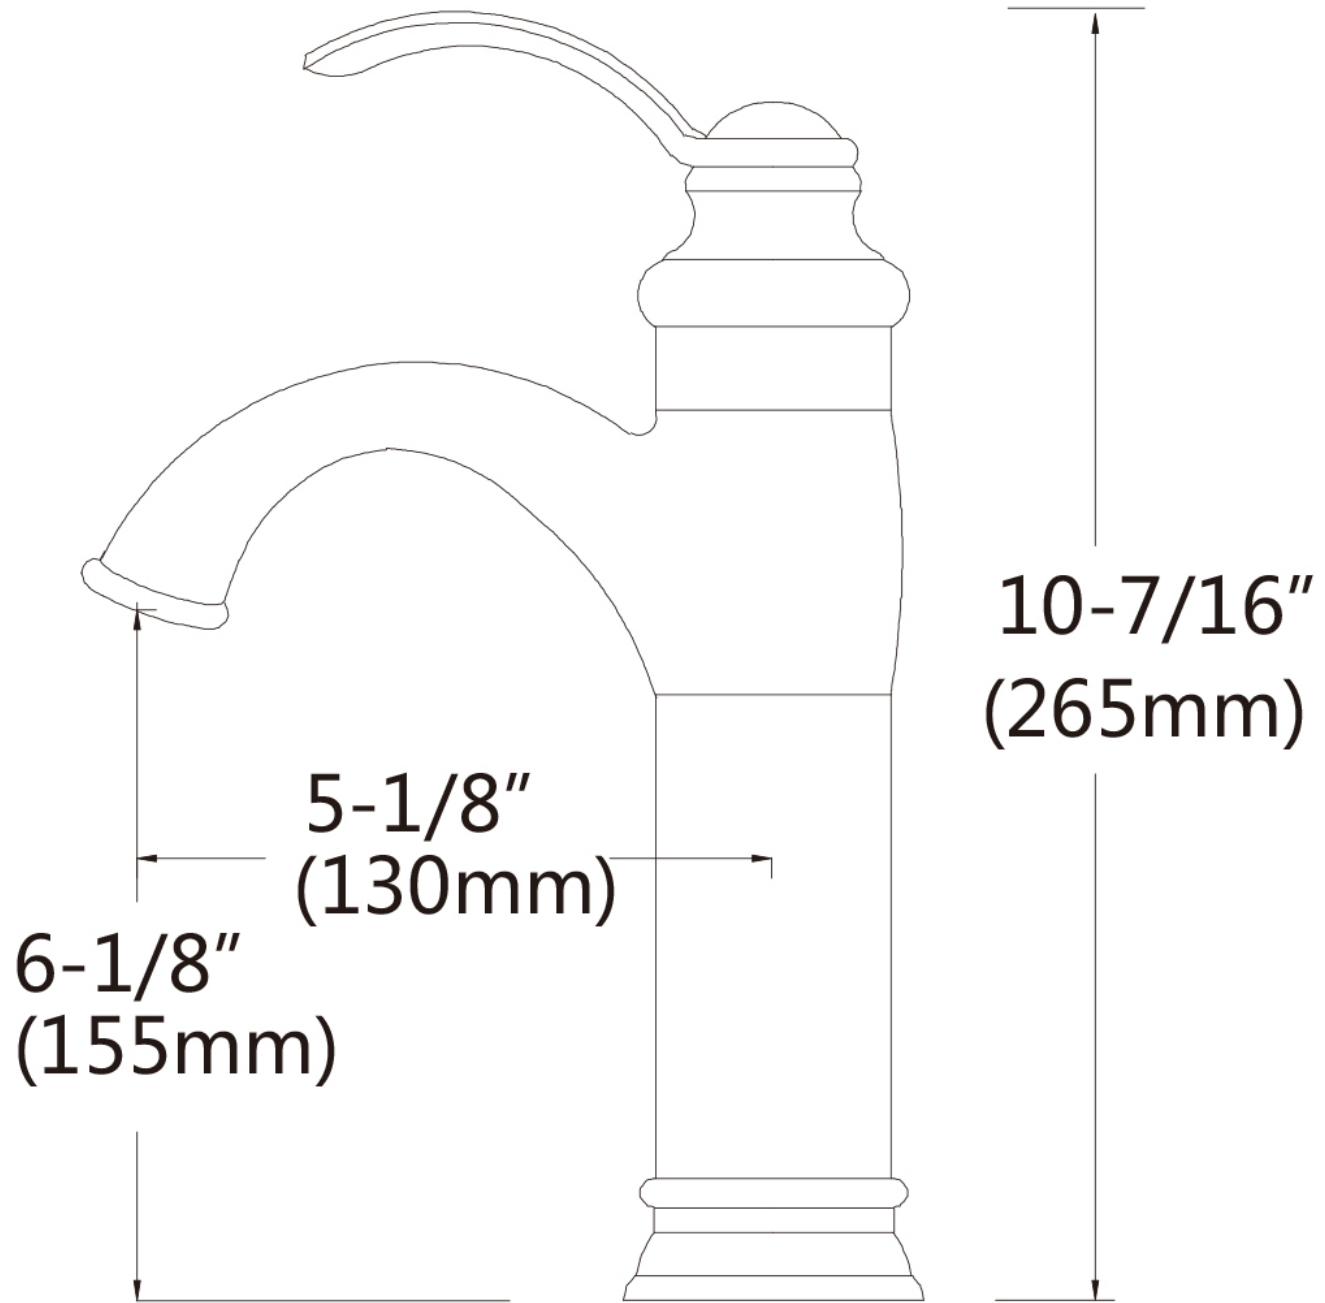

Feature(s):

- THIS PRODUCT INCLUDE(S): 1x bathroom vessel sink in white color (106), 1x bathroom sink drain in brushed nickel color (20320), 1x bathroom sink faucet in brushed nickel color (28736).
- This product is a bundle (set of multiple products).
- This bathroom vessel sink set features a round shape with a transitional style.
- This product is made for above counter installation.
- DIY installation instructions are included in the box.
- This bathroom vessel sink set is designed for a 1 hole faucet and the faucet drilling location is on the center.
- Comes with an overflow for safety.
- This bathroom vessel sink set features 1 sink.
- This bathroom vessel sink set is made with ceramic.
- The primary color of this product is white and it comes with brushed nickel hardware.
- Smooth non-porous surface; prevents from discoloration and fading.
- Double fired and glazed for durability and stain resistance.
- 1.75-in. standard USA-Canada drain opening.
- Constructed with lead-free brass, ensuring strength and durability.
- Solid bulky brass feel (not cheap and light).
- 19.25-in. Width (left to right).
- 19.25-in. Depth (back to front).
- 7.5-in. Height (top to bottom).
- All dimensions are nominal.
- This product can usually be shipped out in 1 day.
- Quality control approved in Canada.
- Each box on your order is physically opened-up and inspected to make sure only the highest quality product is shipped.
- We take and store photos of every single quality audit of every single order we ship.
- You can see them when you track your order on our website.

Product ID:	28736
Product Type:	Bathroom Vessel Sink Set
Shape:	Round
Install Type:	Above Counter
Faucet Drilling:	1 Hole
Faucet Drilling Location:	Center
Overflow:	Yes
Num Of Sinks:	1
Includes Faucets:	Yes
Includes Drains:	Yes
Width Group:	10-in. - 19-in.
Material:	Ceramic
Style:	Transitional
Finish:	Enamel Glaze
Hardware Color:	Brushed Nickel
Color:	White
Recommended Ship Method:	SP