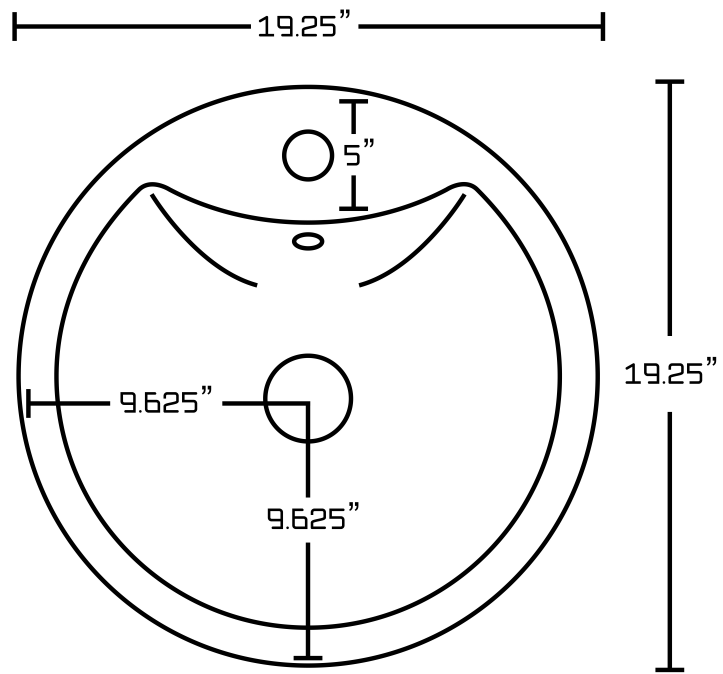

*Estimated as of 21 Jan 2022 2:03 PM.

Quality control approved in Canada. Each box on your order is physically opened-up and inspected to make sure only the highest quality product is shipped. We take and store photos of every single quality audit of every single order we ship. You can see them when you track your order on our website. This product is a group of multiple products. It features a round shape. This bathroom vessel sink set is designed to be installed as a above counter bathroom vessel sink set. It is constructed with ceramic. This bathroom vessel sink set comes with a enamel glaze finish in White color. It is designed for a 1 hole faucet.

Product ID:	28736
Product Type:	Bathroom Vessel Sink Set
Shape:	Round
Install Type:	Above Counter
Faucet Drilling:	1 Hole
Faucet Drilling Location:	Center
Overflow:	Yes
Num Of Sinks:	1
Includes Faucets:	Yes
Includes Drains:	Yes
Width Group:	10-in. - 19-in.
Material:	Ceramic
Style:	Transitional
Finish:	Enamel Glaze
Hardware Color:	Brushed Nickel
Color:	White
Recommended Ship Method:	SP