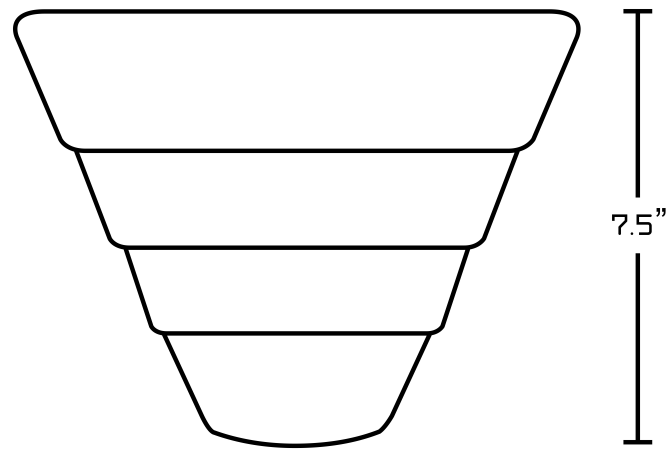

*Estimated as of 21 Jan 2022 2:03 PM.

Quality control approved in Canada. Each box on your order is physically opened-up and inspected to make sure only the highest quality product is shipped. We take and store photos of every single quality audit of every single order we ship. You can see them when you track your order on our website. This product is a group of multiple products. It features a round shape. This bathroom vessel sink set is designed to be installed as a above counter bathroom vessel sink set. It is constructed with ceramic. This bathroom vessel sink set comes with a enamel glaze finish in White color. It is designed for a 1 hole faucet.

Product ID:	28736
Product Type:	Bathroom Vessel Sink Set
Shape:	Round
Install Type:	Above Counter
Faucet Drilling:	1 Hole
Faucet Drilling Location:	Center
Overflow:	Yes
Num Of Sinks:	1
Includes Faucets:	Yes
Includes Drains:	Yes
Width Group:	10-in. - 19-in.
Material:	Ceramic
Style:	Transitional
Finish:	Enamel Glaze
Hardware Color:	Brushed Nickel
Color:	White
Recommended Ship Method:	SP