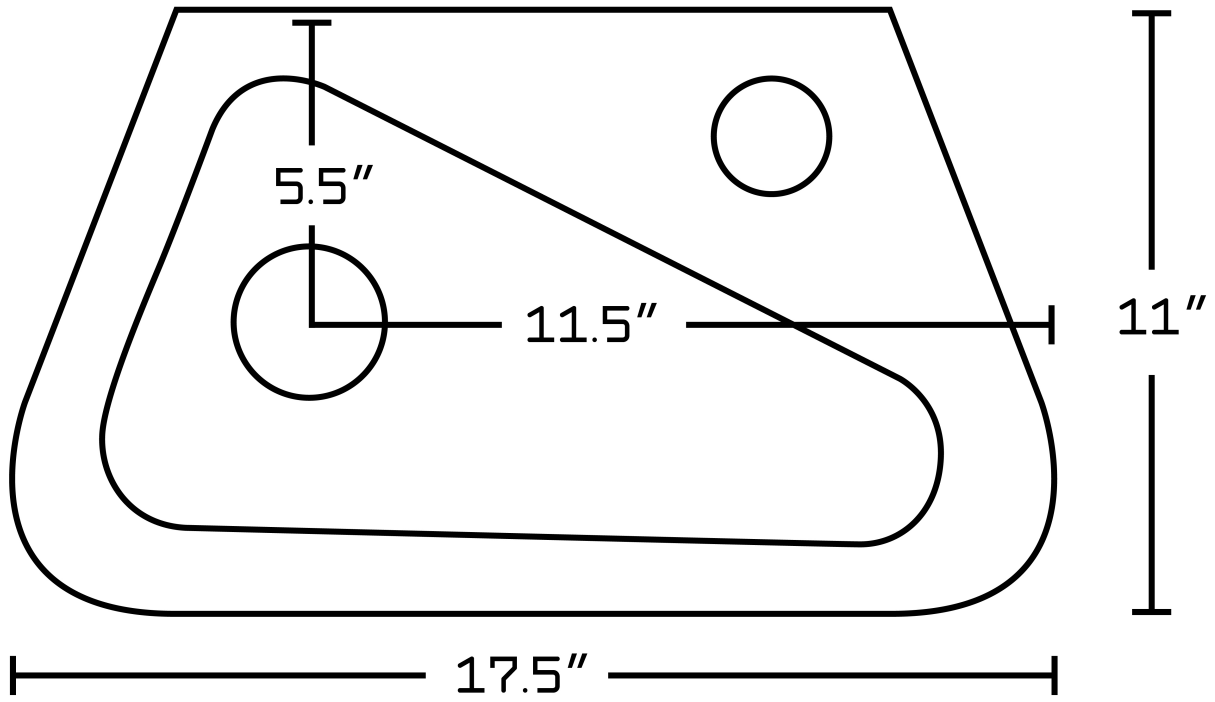

\*Estimated as of 21 Jan 2022 1:30 PM.

Quality control approved in Canada. Each box on your order is physically opened-up and inspected to make sure only the highest quality product is shipped. We take and store photos of every single quality audit of every single order we ship. You can see them when you track your order on our website. This product is a group of multiple products. It features a unique shape. This bathroom vessel sink set is designed to be installed as a wall mount bathroom vessel sink set. It is constructed with ceramic. This bathroom vessel sink set comes with a enamel glaze finish in White color. It is designed for a 1 hole faucet.

Product ID:	1795
Product Type:	Bathroom Vessel Sink Set
Shape:	Unique
Install Type:	Wall Mount
Faucet Drilling:	1 Hole
Faucet Drilling Location:	Right
Overflow:	Yes
Num Of Sinks:	1
Includes Faucets:	Yes
Includes Drains:	Yes
Width Group:	10-in. - 19-in.
Front Bowl Thickness:	5
Material:	Ceramic
Style:	Transitional
Finish:	Enamel Glaze
Hardware Color:	Chrome
Color:	White
Recommended Ship Method:	SP