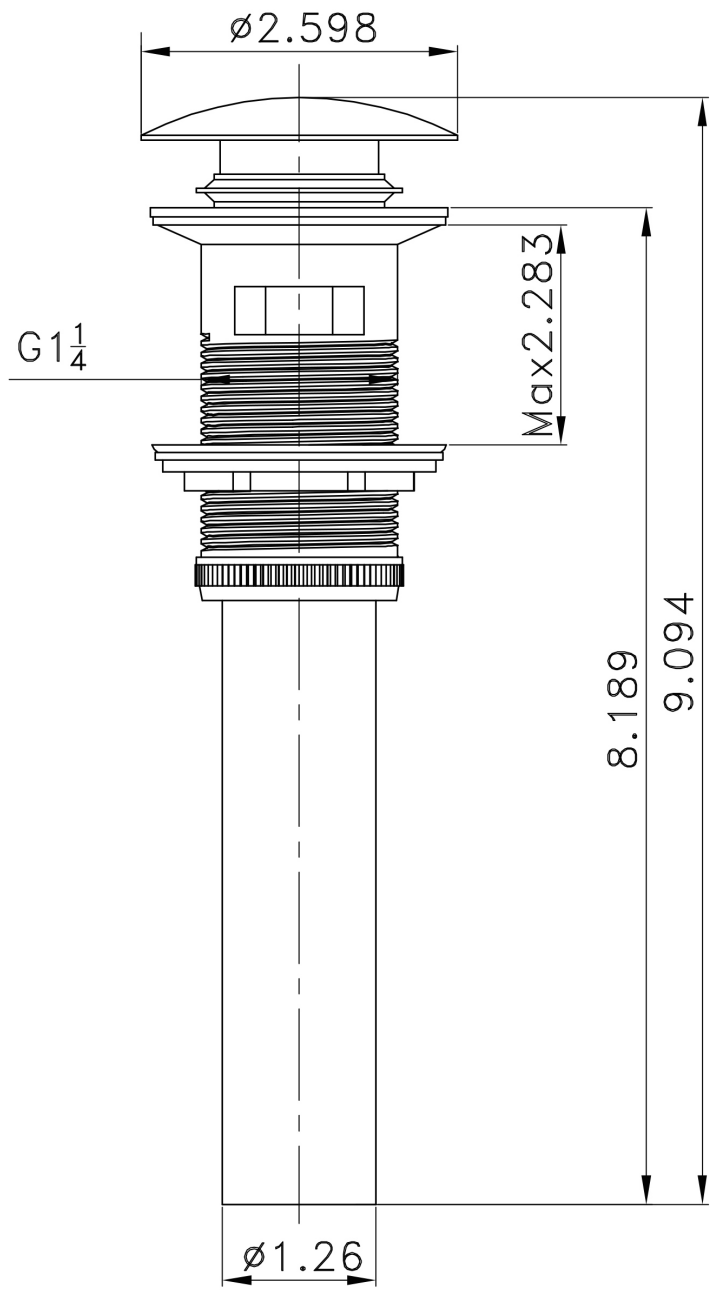

**Feature(s):**

- This product is a bundle (set of multiple products).
- This bathroom vessel sink set features a unique shape with a transitional style.
- This product is made for wall mount installation.
- DIY installation instructions are included in the box.
- This bathroom vessel sink set is designed for a 1 hole faucet and the faucet drilling location is on the right.
- Comes with an overflow for safety.
- This bathroom vessel sink set features 1 sink.
- This bathroom vessel sink set is made with ceramic.
- The primary color of this product is white and it comes with chrome hardware.
- Smooth non-porous surface; prevents from discoloration and fading.
- Double fired and glazed for durability and stain resistance.
- 1.75-in. standard USA-Canada drain opening.
- Constructed with lead-free brass, ensuring strength and durability.
- Solid bulky brass feel (not cheap and light).
- 17.5-in. Width (left to right).
- 11-in. Depth (back to front).
- 5-in. Height (top to bottom).
- All dimensions are nominal.
- This product can usually be shipped out in 1 day.
- Quality control approved in Canada.
- Each box on your order is physically opened-up and inspected to make sure only the highest quality product is shipped.
- We take and store photos of every single quality audit of every single order we ship.
- You can see them when you track your order on our website.
- THIS PRODUCT INCLUDE(S): 1x bathroom vessel sink in white color (1768), 1x bathroom sink faucet in chrome color (1784), 1x bathroom sink drain in chrome color (1795).

Product ID:	1795
Product Type:	Bathroom Vessel Sink Set
Shape:	Unique
Install Type:	Wall Mount
Faucet Drilling:	1 Hole
Faucet Drilling Location:	Right
Overflow:	Yes
Num Of Sinks:	1
Includes Faucets:	Yes
Includes Drains:	Yes
Width Group:	10-in. - 19-in.
Front Bowl Thickness:	5
Material:	Ceramic
Style:	Transitional
Finish:	Enamel Glaze
Hardware Color:	Chrome
Color:	White
Recommended Ship Method:	SP