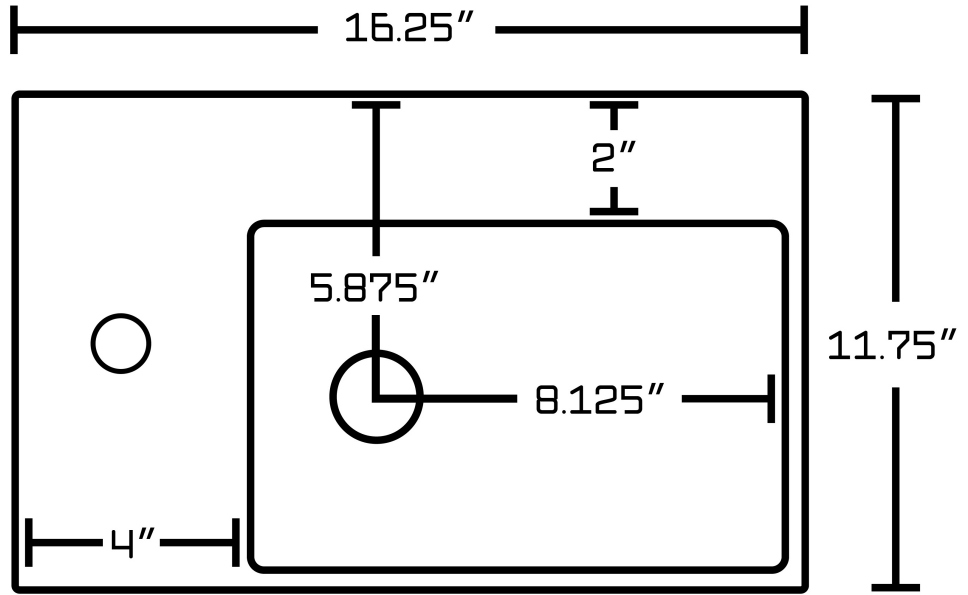

Feature(s):

- This product is a bundle (set of multiple products).
- This bathroom vessel sink set features a rectangle shape with a transitional style.
- This product is made for above counter installation.
- DIY installation instructions are included in the box.
- This bathroom vessel sink set is designed for a 1 hole faucet and the faucet drilling location is on the left.
- This bathroom vessel sink set features 1 sink.
- This bathroom vessel sink set is made with ceramic.
- The primary color of this product is white and it comes with chrome hardware.
- Smooth non-porous surface; prevents from discoloration and fading.
- Double fired and glazed for durability and stain resistance.
- 1.75-in. standard USA-Canada drain opening.
- Constructed with lead-free brass, ensuring strength and durability.
- Solid bulky brass feel (not cheap and light).
- 16.25-in. Width (left to right).
- 11.75-in. Depth (back to front).
- 4.5-in. Height (top to bottom).
- All dimensions are nominal.
- This product can usually be shipped out in 1 day.
- Quality control approved in Canada.
- Each box on your order is physically opened-up and inspected to make sure only the highest quality product is shipped.
- We take and store photos of every single quality audit of every single order we ship.
- You can see them when you track your order on our website.
- THIS PRODUCT INCLUDE(S): 1x bathroom vessel sink in white color (1305), 1x bathroom sink faucet in chrome color (1790), 1x bathroom sink drain in chrome color (1796).

Product ID:	1796
Product Type:	Bathroom Vessel Sink Set
Shape:	Rectangle
Install Type:	Above Counter
Faucet Drilling:	1 Hole
Faucet Drilling Location:	Left
Overflow:	No
Num Of Sinks:	1
Includes Faucets:	Yes
Includes Drains:	Yes
Width Group:	10-in. - 19-in.
Front Bowl Thickness:	6
Material:	Ceramic
Style:	Transitional
Finish:	Enamel Glaze
Hardware Color:	Chrome
Color:	White
Recommended Ship Method:	SP