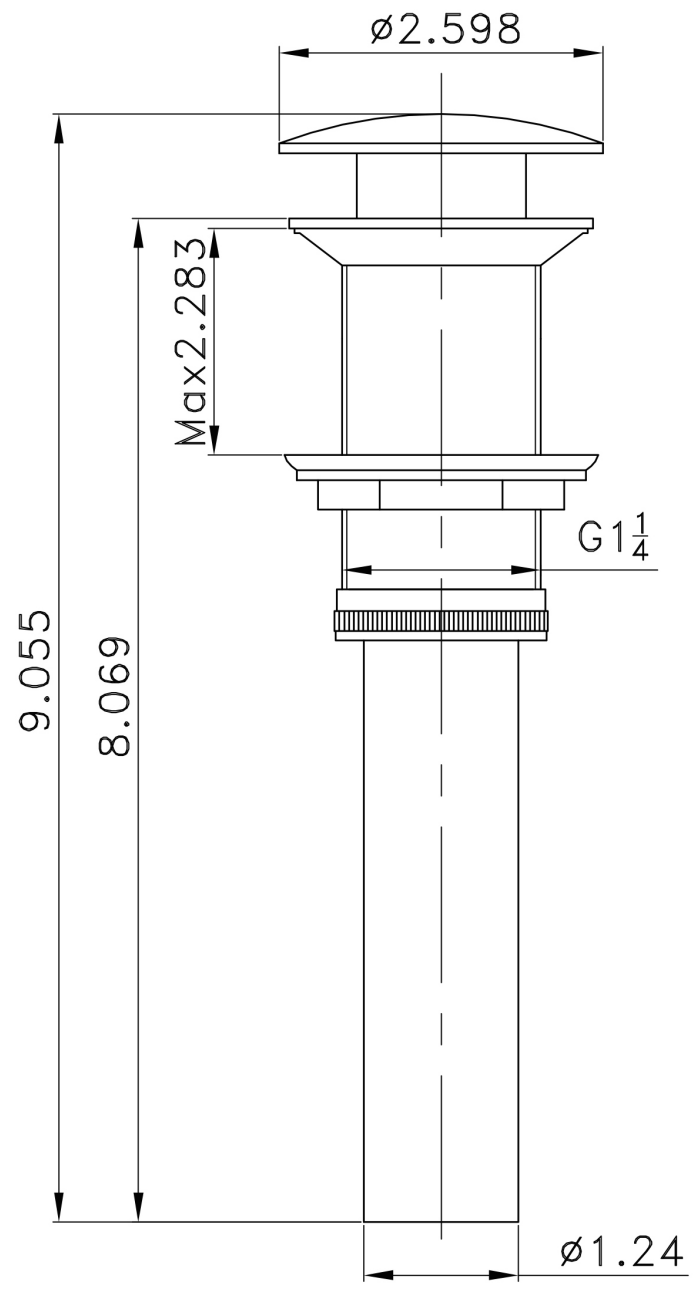

Feature(s):

- This product is a bundle (set of multiple products).
- This bathroom vessel sink set features a rectangle shape with a transitional style.
- This product is made for above counter installation.
- DIY installation instructions are included in the box.
- This bathroom vessel sink set is designed for a 1 hole faucet and the faucet drilling location is on the left.
- This bathroom vessel sink set features 1 sink.
- This bathroom vessel sink set is made with ceramic.
- The primary color of this product is white and it comes with chrome hardware.
- Smooth non-porous surface; prevents from discoloration and fading.
- Double fired and glazed for durability and stain resistance.
- 1.75-in. standard USA-Canada drain opening.
- Constructed with lead-free brass, ensuring strength and durability.
- Solid bulky brass feel (not cheap and light).
- 16.25-in. Width (left to right).
- 11.75-in. Depth (back to front).
- 4.5-in. Height (top to bottom).
- All dimensions are nominal.
- This product can usually be shipped out in 1 day.
- Quality control approved in Canada.
- Each box on your order is physically opened-up and inspected to make sure only the highest quality product is shipped.
- We take and store photos of every single quality audit of every single order we ship.
- You can see them when you track your order on our website.
- THIS PRODUCT INCLUDE(S): 1x bathroom vessel sink in white color (1305), 1x bathroom sink faucet in chrome color (1790), 1x bathroom sink drain in chrome color (1796).

Product ID:	1796
Product Type:	Bathroom Vessel Sink Set
Shape:	Rectangle
Install Type:	Above Counter
Faucet Drilling:	1 Hole
Faucet Drilling Location:	Left
Overflow:	No
Num Of Sinks:	1
Includes Faucets:	Yes
Includes Drains:	Yes
Width Group:	10-in. - 19-in.
Front Bowl Thickness:	6
Material:	Ceramic
Style:	Transitional
Finish:	Enamel Glaze
Hardware Color:	Chrome
Color:	White
Recommended Ship Method:	SP