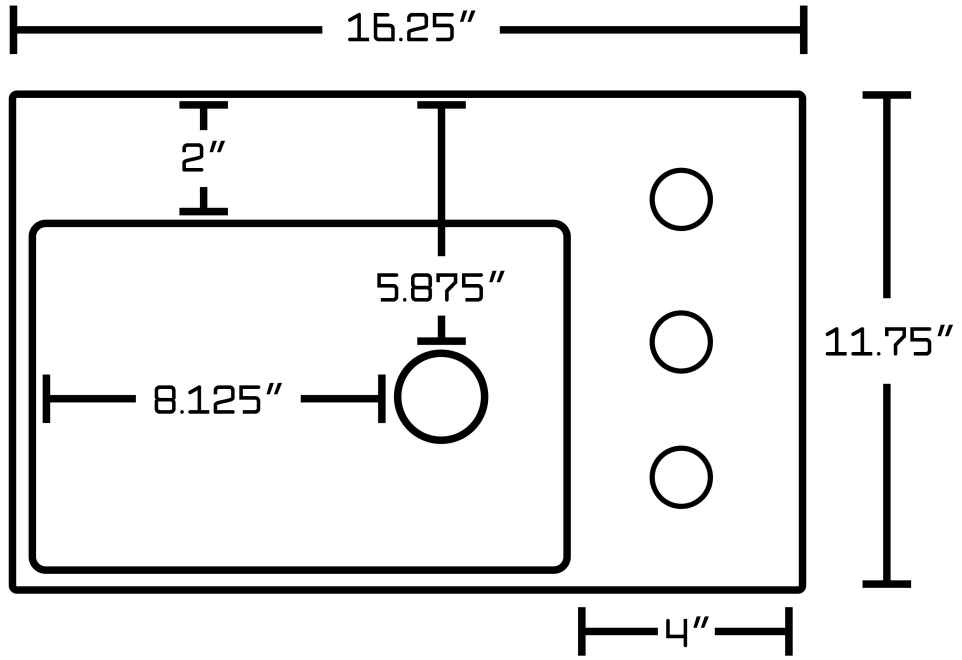

**Feature(s):**

- This product is a bundle (set of multiple products).
- This bathroom vessel sink set features a rectangle shape with a transitional style.
- This product is made for above counter installation.
- DIY installation instructions are included in the box.
- This bathroom vessel sink set is designed for a 3h8-in. faucet and the faucet drilling location is on the right.
- This bathroom vessel sink set features 1 sink.
- This bathroom vessel sink set is made with ceramic.
- The primary color of this product is white and it comes with chrome hardware.
- Constructed with lead-free brass, ensuring strength and durability.
- Solid bulky brass feel (not cheap and light).
- Smooth non-porous surface; prevents from discoloration and fading.
- Double fired and glazed for durability and stain resistance.
- 1.75-in. standard USA-Canada drain opening.
- 16.25-in. Width (left to right).
- 11.75-in. Depth (back to front).
- 4.5-in. Height (top to bottom).
- All dimensions are nominal.
- This product can usually be shipped out in 1 day.
- Quality control approved in Canada.
- Each box on your order is physically opened-up and inspected to make sure only the highest quality product is shipped.
- We take and store photos of every single quality audit of every single order we ship.
- You can see them when you track your order on our website.
- THIS PRODUCT INCLUDE(S): 1x bathroom sink faucet in chrome color (1781), 1x bathroom sink drain in chrome color (1796), 1x bathroom vessel sink in white color (19830).

Product ID:	19830
Product Type:	Bathroom Vessel Sink Set
Shape:	Rectangle
Install Type:	Above Counter
Faucet Drilling:	3H8-in.
Faucet Drilling Location:	Right
Overflow:	No
Num Of Sinks:	1
Includes Faucets:	Yes
Includes Drains:	Yes
Width Group:	10-in. - 19-in.
Front Bowl Thickness:	6
Material:	Ceramic
Style:	Transitional
Finish:	Enamel Glaze
Hardware Color:	Chrome
Color:	White
Recommended Ship Method:	SP