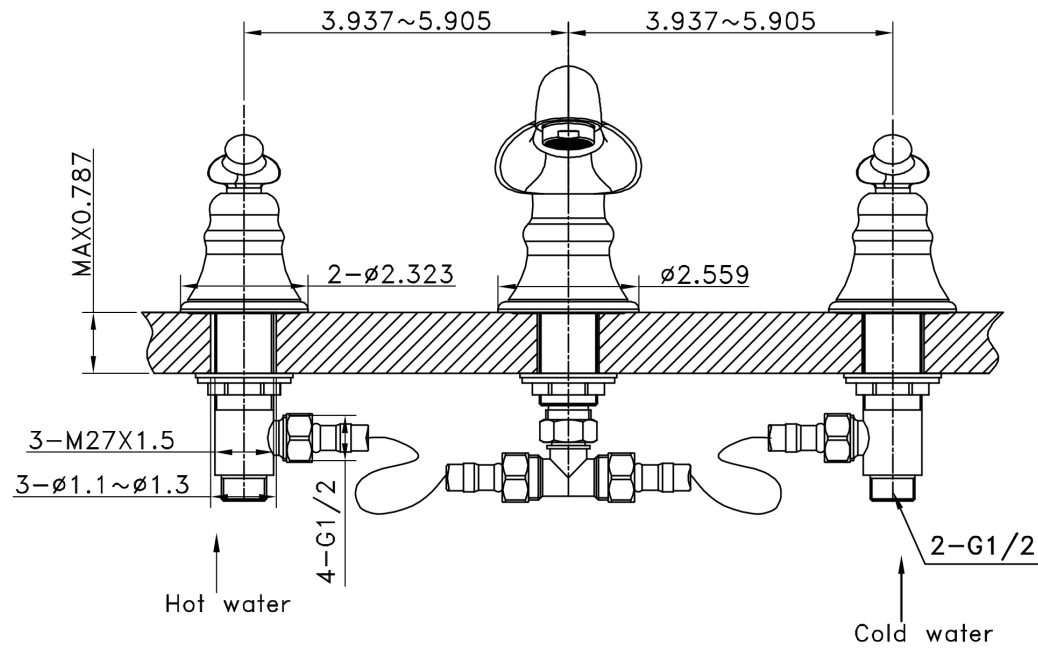

**Feature(s):**

- This product is a bundle (set of multiple products).
- This bathroom vessel sink set features a rectangle shape with a transitional style.
- This product is made for above counter installation.
- DIY installation instructions are included in the box.
- This bathroom vessel sink set is designed for a 3h8-in. faucet and the faucet drilling location is on the right.
- This bathroom vessel sink set features 1 sink.
- This bathroom vessel sink set is made with ceramic.
- The primary color of this product is white and it comes with chrome hardware.
- Constructed with lead-free brass, ensuring strength and durability.
- Solid bulky brass feel (not cheap and light).
- Smooth non-porous surface; prevents from discoloration and fading.
- Double fired and glazed for durability and stain resistance.
- 1.75-in. standard USA-Canada drain opening.
- 16.25-in. Width (left to right).
- 11.75-in. Depth (back to front).
- 4.5-in. Height (top to bottom).
- All dimensions are nominal.
- This product can usually be shipped out in 1 day.
- Quality control approved in Canada.
- Each box on your order is physically opened-up and inspected to make sure only the highest quality product is shipped.
- We take and store photos of every single quality audit of every single order we ship.
- You can see them when you track your order on our website.
- THIS PRODUCT INCLUDE(S): 1x bathroom sink faucet in chrome color (1781), 1x bathroom sink drain in chrome color (1796), 1x bathroom vessel sink in white color (19830).

Product ID:	19830
Product Type:	Bathroom Vessel Sink Set
Shape:	Rectangle
Install Type:	Above Counter
Faucet Drilling:	3H8-in.
Faucet Drilling Location:	Right
Overflow:	No
Num Of Sinks:	1
Includes Faucets:	Yes
Includes Drains:	Yes
Width Group:	10-in. - 19-in.
Front Bowl Thickness:	6
Material:	Ceramic
Style:	Transitional
Finish:	Enamel Glaze
Hardware Color:	Chrome
Color:	White
Recommended Ship Method:	SP