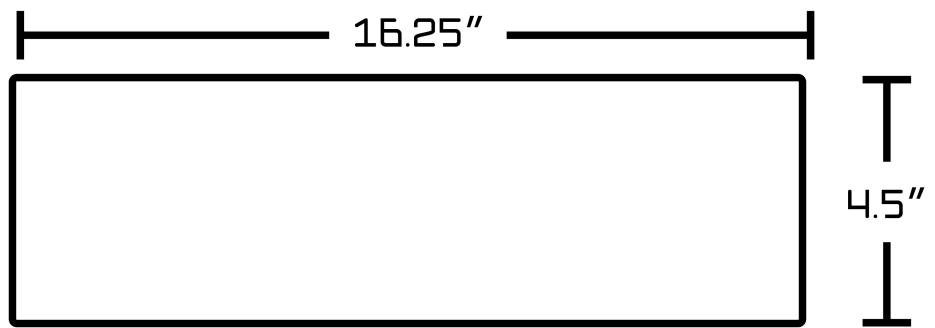

**Feature(s):**

- This product is a bundle (set of multiple products).
- This bathroom vessel sink set features a rectangle shape with a transitional style.
- This product is made for above counter installation.
- DIY installation instructions are included in the box.
- This bathroom vessel sink set is designed for a 3h8-in. faucet and the faucet drilling location is on the right.
- This bathroom vessel sink set features 1 sink.
- This bathroom vessel sink set is made with ceramic.
- The primary color of this product is white and it comes with chrome hardware.
- Constructed with lead-free brass, ensuring strength and durability.
- Solid bulky brass feel (not cheap and light).
- Smooth non-porous surface; prevents from discoloration and fading.
- Double fired and glazed for durability and stain resistance.
- 1.75-in. standard USA-Canada drain opening.
- 16.25-in. Width (left to right).
- 11.75-in. Depth (back to front).
- 4.5-in. Height (top to bottom).
- All dimensions are nominal.
- This product can usually be shipped out in 1 day.
- Quality control approved in Canada.
- Each box on your order is physically opened-up and inspected to make sure only the highest quality product is shipped.
- We take and store photos of every single quality audit of every single order we ship.
- You can see them when you track your order on our website.
- THIS PRODUCT INCLUDE(S): 1x bathroom sink faucet in chrome color (1781), 1x bathroom sink drain in chrome color (1796), 1x bathroom vessel sink in white color (19830).

Product ID:	19830
Product Type:	Bathroom Vessel Sink Set
Shape:	Rectangle
Install Type:	Above Counter
Faucet Drilling:	3H8-in.
Faucet Drilling Location:	Right
Overflow:	No
Num Of Sinks:	1
Includes Faucets:	Yes
Includes Drains:	Yes
Width Group:	10-in. - 19-in.
Front Bowl Thickness:	6
Material:	Ceramic
Style:	Transitional
Finish:	Enamel Glaze
Hardware Color:	Chrome
Color:	White
Recommended Ship Method:	SP