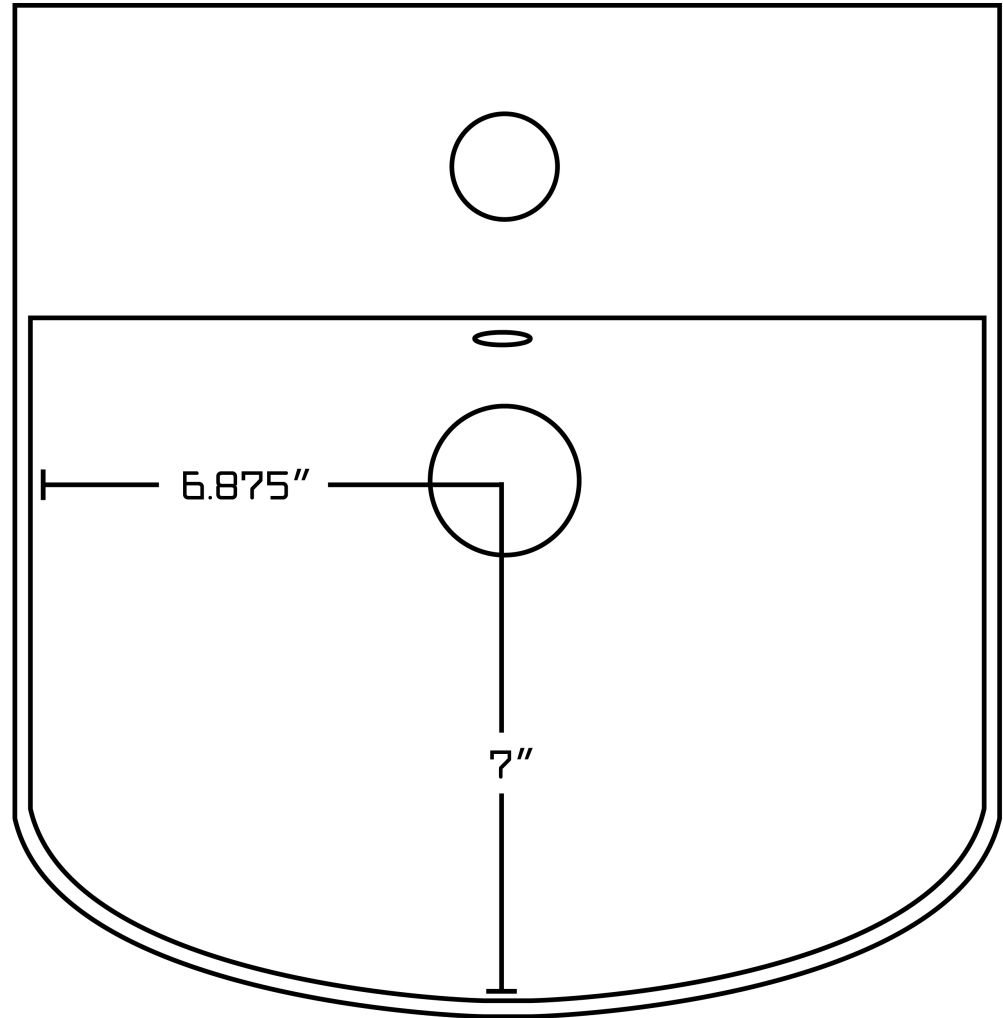

**Feature(s):**

- This product is a bundle (set of multiple products).
- This bathroom vessel sink set features a rectangle shape with a modern style.
- This product is made for above counter installation.
- DIY installation instructions are included in the box.
- This bathroom vessel sink set is designed for a 1 hole faucet and the faucet drilling location is on the center.
- Comes with an overflow for safety.
- This bathroom vessel sink set features 1 sink.
- This bathroom vessel sink set is made with ceramic.
- The primary color of this product is white and it comes with chrome hardware.
- Constructed with lead-free brass, ensuring strength and durability.
- Solid bulky brass feel (not cheap and light).
- Smooth non-porous surface; prevents from discoloration and fading.
- Double fired and glazed for durability and stain resistance.
- 1.75-in. standard USA-Canada drain opening.
- 13.75-in. Width (left to right).
- 14-in. Depth (back to front).
- 3.75-in. Height (top to bottom).
- All dimensions are nominal.
- This product can usually be shipped out in 1 day.
- Quality control approved in Canada.
- Each box on your order is physically opened-up and inspected to make sure only the highest quality product is shipped.
- We take and store photos of every single quality audit of every single order we ship.
- You can see them when you track your order on our website.
- THIS PRODUCT INCLUDE(S): 1x bathroom sink faucet in chrome color (1776), 1x bathroom sink drain in chrome color (1795), 1x bathroom vessel sink in white color (20282).

Product ID:	20282
Product Type:	Bathroom Vessel Sink Set
Shape:	Rectangle
Install Type:	Above Counter
Faucet Drilling:	1 Hole
Faucet Drilling Location:	Center
Overflow:	Yes
Num Of Sinks:	1
Includes Faucets:	Yes
Includes Drains:	Yes
Width Group:	10-in. - 19-in.
Front Bowl Thickness:	4
Material:	Ceramic
Style:	Modern
Finish:	Enamel Glaze
Hardware Color:	Chrome
Color:	White
Recommended Ship Method:	SP

13.75"

14"

6.875"

7"

14"