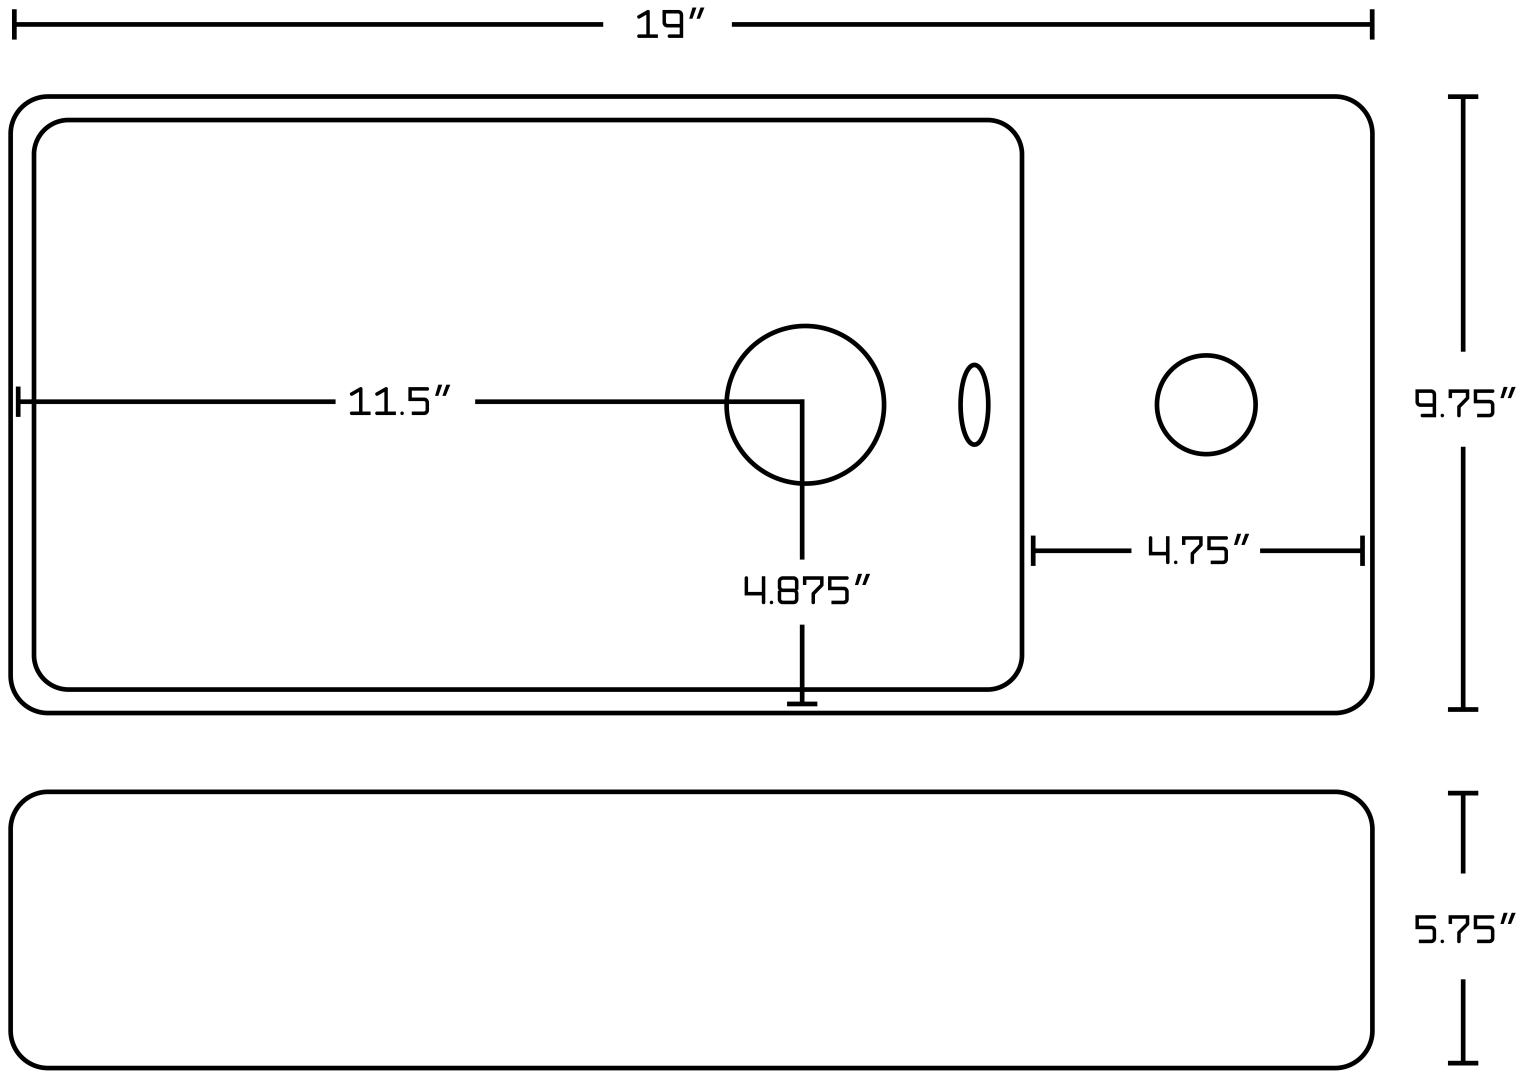

Feature(s):

- This product is a bundle (set of multiple products).
- This bathroom vessel sink set features a rectangle shape with a modern style.
- This product is made for above counter installation.
- DIY installation instructions are included in the box.
- This bathroom vessel sink set is designed for a 1 hole faucet and the faucet drilling location is on the center.
- Comes with an overflow for safety.
- This bathroom vessel sink set features 1 sink.
- This bathroom vessel sink set is made with ceramic.
- The primary color of this product is white and it comes with chrome hardware.
- Constructed with lead-free brass, ensuring strength and durability.
- Solid bulky brass feel (not cheap and light).
- Smooth non-porous surface; prevents from discoloration and fading.
- Double fired and glazed for durability and stain resistance.
- 1.75-in. standard USA-Canada drain opening.
- 19-in. Width (left to right).
- 9.75-in. Depth (back to front).
- 5.75-in. Height (top to bottom).
- All dimensions are nominal.
- This product can usually be shipped out in 1 day.
- Quality control approved in Canada.
- Each box on your order is physically opened-up and inspected to make sure only the highest quality product is shipped.
- We take and store photos of every single quality audit of every single order we ship.
- You can see them when you track your order on our website.
- THIS PRODUCT INCLUDE(S): 1x bathroom sink faucet in chrome color (1790), 1x bathroom sink drain in chrome color (1795), 1x bathroom vessel sink in white color (11032).

Product ID:	11032
Product Type:	Bathroom Vessel Sink Set
Shape:	Rectangle
Install Type:	Above Counter
Faucet Drilling:	1 Hole
Faucet Drilling Location:	Center
Overflow:	Yes
Num Of Sinks:	1
Includes Faucets:	Yes
Includes Drains:	Yes
Width Group:	10-in. - 19-in.
Front Bowl Thickness:	6
Material:	Ceramic
Style:	Modern
Finish:	Enamel Glaze
Hardware Color:	Chrome
Color:	White
Recommended Ship Method:	SP