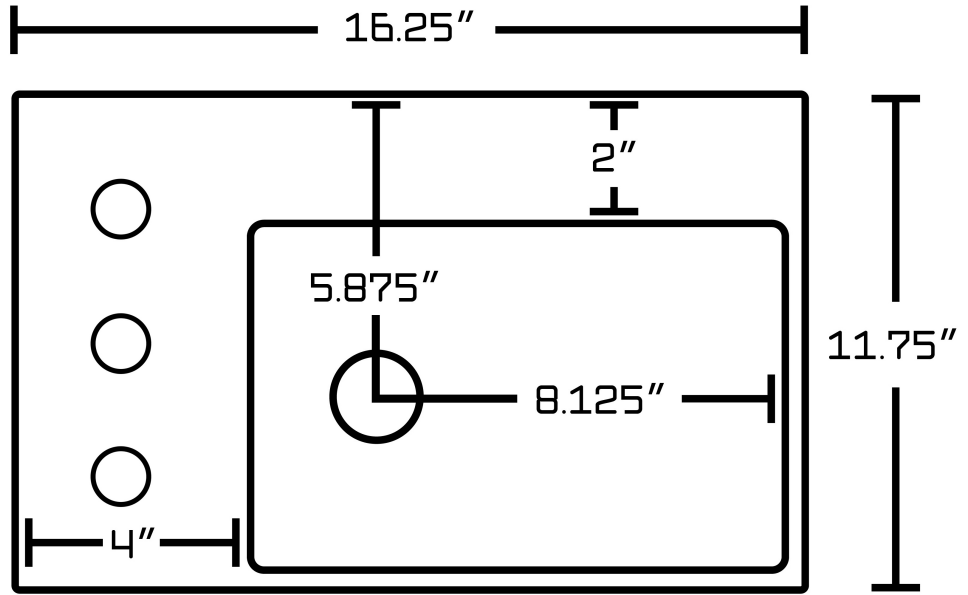

Feature(s):

- This product is a bundle (set of multiple products).
- This bathroom vessel sink set features a rectangle shape with a transitional style.
- This product is made for above counter installation.
- DIY installation instructions are included in the box.
- This bathroom vessel sink set is designed for a 3h8-in. faucet and the faucet drilling location is on the left.
- This bathroom vessel sink set features 1 sink.
- This bathroom vessel sink set is made with ceramic.
- The primary color of this product is white and it comes with chrome hardware.
- Constructed with lead-free brass, ensuring strength and durability.
- Solid bulky brass feel (not cheap and light).
- Smooth non-porous surface; prevents from discoloration and fading.
- Double fired and glazed for durability and stain resistance.
- 1.75-in. standard USA-Canada drain opening.
- 16.25-in. Width (left to right).
- 11.75-in. Depth (back to front).
- 4.5-in. Height (top to bottom).
- All dimensions are nominal.
- This product can usually be shipped out in 1 day.
- Quality control approved in Canada.
- Each box on your order is physically opened-up and inspected to make sure only the highest quality product is shipped.
- We take and store photos of every single quality audit of every single order we ship.
- You can see them when you track your order on our website.
- THIS PRODUCT INCLUDE(S): 1x bathroom sink faucet in chrome color (1778), 1x bathroom sink drain in chrome color (1796), 1x bathroom vessel sink in white color (19832).

Product ID:	19832
Product Type:	Bathroom Vessel Sink Set
Shape:	Rectangle
Install Type:	Above Counter
Faucet Drilling:	3H8-in.
Faucet Drilling Location:	Left
Overflow:	No
Num Of Sinks:	1
Includes Faucets:	Yes
Includes Drains:	Yes
Width Group:	10-in. - 19-in.
Front Bowl Thickness:	6
Material:	Ceramic
Style:	Transitional
Finish:	Enamel Glaze
Hardware Color:	Chrome
Color:	White
Recommended Ship Method:	SP