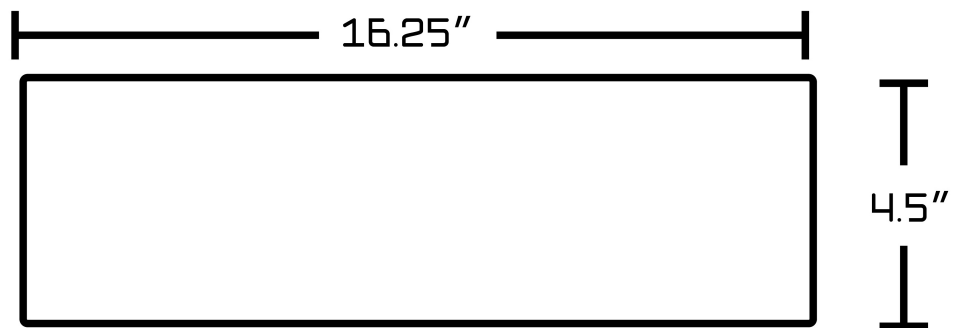

Feature(s):

- This product is a bundle (set of multiple products).
- This bathroom vessel sink set features a rectangle shape with a transitional style.
- This product is made for above counter installation.
- DIY installation instructions are included in the box.
- This bathroom vessel sink set is designed for a 3h8-in. faucet and the faucet drilling location is on the left.
- This bathroom vessel sink set features 1 sink.
- This bathroom vessel sink set is made with ceramic.
- The primary color of this product is white and it comes with chrome hardware.
- Constructed with lead-free brass, ensuring strength and durability.
- Solid bulky brass feel (not cheap and light).
- Smooth non-porous surface; prevents from discoloration and fading.
- Double fired and glazed for durability and stain resistance.
- 1.75-in. standard USA-Canada drain opening.
- 16.25-in. Width (left to right).
- 11.75-in. Depth (back to front).
- 4.5-in. Height (top to bottom).
- All dimensions are nominal.
- This product can usually be shipped out in 1 day.
- Quality control approved in Canada.
- Each box on your order is physically opened-up and inspected to make sure only the highest quality product is shipped.
- We take and store photos of every single quality audit of every single order we ship.
- You can see them when you track your order on our website.
- THIS PRODUCT INCLUDE(S): 1x bathroom sink faucet in chrome color (1778), 1x bathroom sink drain in chrome color (1796), 1x bathroom vessel sink in white color (19832).

Product ID:	19832
Product Type:	Bathroom Vessel Sink Set
Shape:	Rectangle
Install Type:	Above Counter
Faucet Drilling:	3H8-in.
Faucet Drilling Location:	Left
Overflow:	No
Num Of Sinks:	1
Includes Faucets:	Yes
Includes Drains:	Yes
Width Group:	10-in. - 19-in.
Front Bowl Thickness:	6
Material:	Ceramic
Style:	Transitional
Finish:	Enamel Glaze
Hardware Color:	Chrome
Color:	White
Recommended Ship Method:	SP