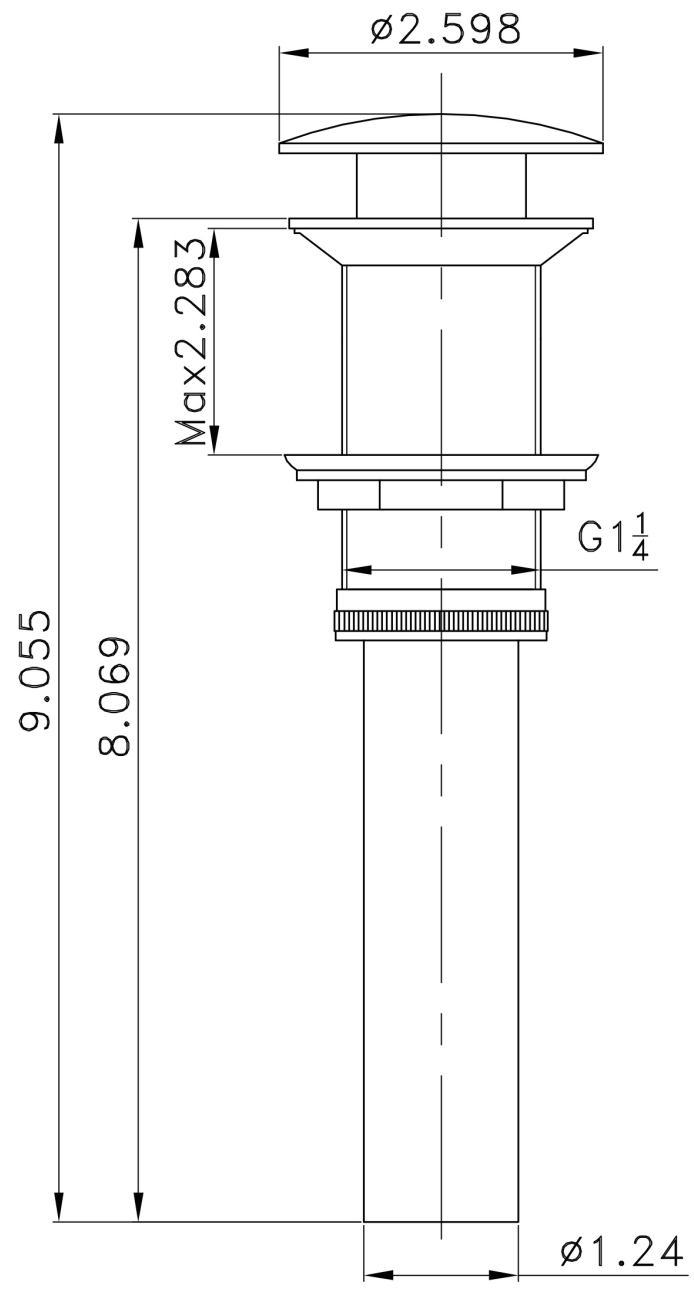

Feature(s):

- This product is a bundle (set of multiple products).
- This bathroom vessel sink set features a unique shape with a modern style.
- This product is made for above counter installation.
- DIY installation instructions are included in the box.
- This bathroom vessel sink set is designed for a 1 hole faucet and the faucet drilling location is on the right.
- This bathroom vessel sink set features 1 sink.
- This bathroom vessel sink set is made with ceramic.
- The primary color of this product is white and it comes with chrome hardware.
- Constructed with lead-free brass, ensuring strength and durability.
- Solid bulky brass feel (not cheap and light).
- Smooth non-porous surface; prevents from discoloration and fading.
- Double fired and glazed for durability and stain resistance.
- 1.75-in. standard USA-Canada drain opening.
- 16.5-in. Width (left to right).
- 12-in. Depth (back to front).
- 3.75-in. Height (top to bottom).
- All dimensions are nominal.
- This product can usually be shipped out in 1 day.
- Quality control approved in Canada.
- Each box on your order is physically opened-up and inspected to make sure only the highest quality product is shipped.
- We take and store photos of every single quality audit of every single order we ship.
- You can see them when you track your order on our website.
- THIS PRODUCT INCLUDE(S): 1x bathroom sink faucet in chrome color (1786), 1x bathroom sink drain in chrome color (1796), 1x bathroom vessel sink in white color (18086).

Product ID:	18086
Product Type:	Bathroom Vessel Sink Set
Shape:	Unique
Install Type:	Above Counter
Faucet Drilling:	1 Hole
Faucet Drilling Location:	Right
Overflow:	No
Num Of Sinks:	1
Includes Faucets:	Yes
Includes Drains:	Yes
Width Group:	10-in. - 19-in.
Front Bowl Thickness:	4
Material:	Ceramic
Style:	Modern
Finish:	Enamel Glaze
Hardware Color:	Chrome
Color:	White
Recommended Ship Method:	SP

16.5"

12"

3.75"

Notes