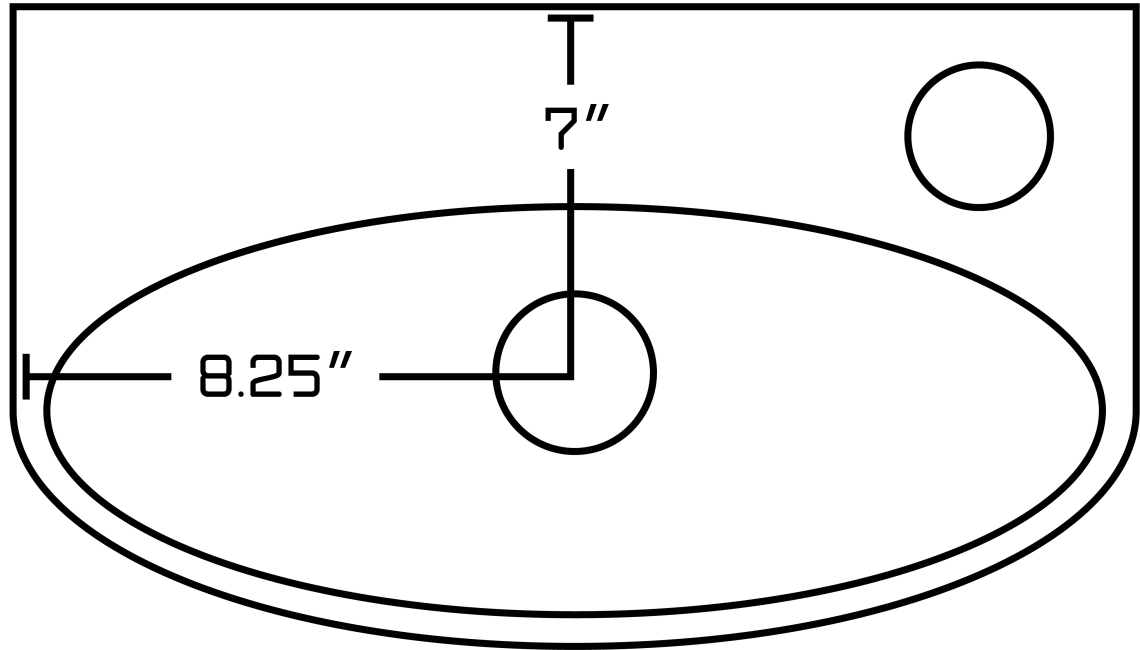

Feature(s):

- This product is a bundle (set of multiple products).
- This bathroom vessel sink set features a unique shape with a modern style.
- This product is made for above counter installation.
- DIY installation instructions are included in the box.
- This bathroom vessel sink set is designed for a 1 hole faucet and the faucet drilling location is on the right.
- This bathroom vessel sink set features 1 sink.
- This bathroom vessel sink set is made with ceramic.
- The primary color of this product is white and it comes with chrome hardware.
- Constructed with lead-free brass, ensuring strength and durability.
- Solid bulky brass feel (not cheap and light).
- Smooth non-porous surface; prevents from discoloration and fading.
- Double fired and glazed for durability and stain resistance.
- 1.75-in. standard USA-Canada drain opening.
- 16.5-in. Width (left to right).
- 12-in. Depth (back to front).
- 3.75-in. Height (top to bottom).
- All dimensions are nominal.
- This product can usually be shipped out in 1 day.
- Quality control approved in Canada.
- Each box on your order is physically opened-up and inspected to make sure only the highest quality product is shipped.
- We take and store photos of every single quality audit of every single order we ship.
- You can see them when you track your order on our website.
- THIS PRODUCT INCLUDE(S): 1x bathroom sink faucet in chrome color (1786), 1x bathroom sink drain in chrome color (1796), 1x bathroom vessel sink in white color (18086).

Product ID:	18086
Product Type:	Bathroom Vessel Sink Set
Shape:	Unique
Install Type:	Above Counter
Faucet Drilling:	1 Hole
Faucet Drilling Location:	Right
Overflow:	No
Num Of Sinks:	1
Includes Faucets:	Yes
Includes Drains:	Yes
Width Group:	10-in. - 19-in.
Front Bowl Thickness:	4
Material:	Ceramic
Style:	Modern
Finish:	Enamel Glaze
Hardware Color:	Chrome
Color:	White
Recommended Ship Method:	SP

16.5"

12"

3.75"

Notes