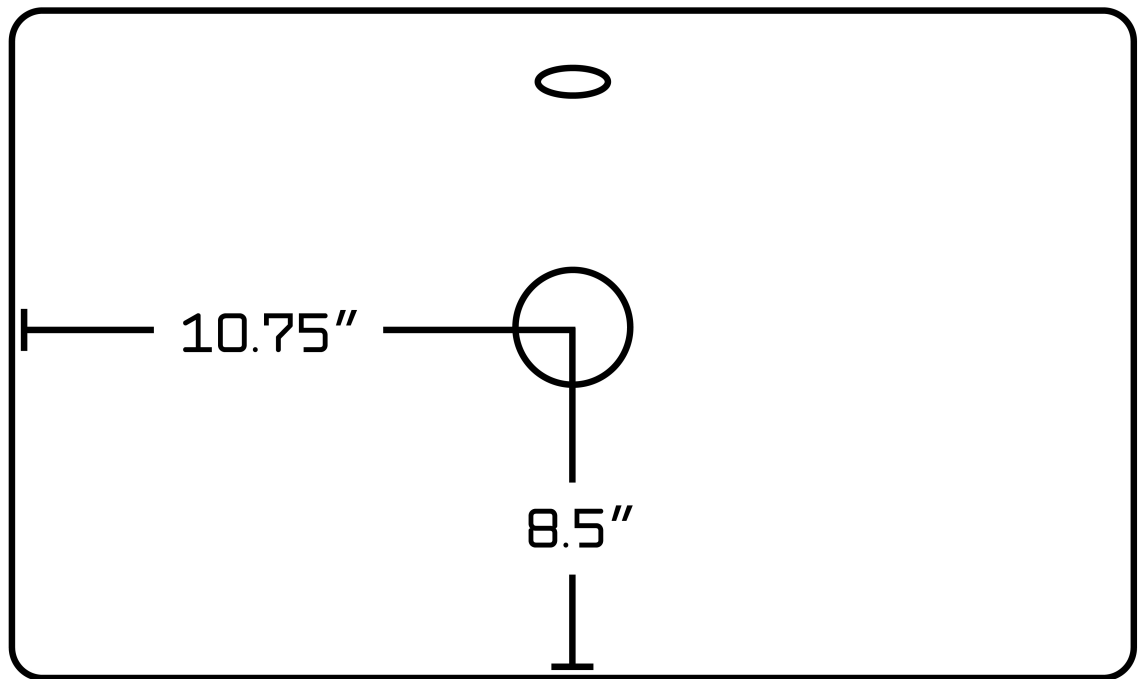

**Feature(s):**

- This product is a bundle (set of multiple products).
- This bathroom vessel sink set features a rectangle shape with a modern style.
- This product is made for above counter installation.
- DIY installation instructions are included in the box.
- This bathroom vessel sink set is designed for a deck mount faucet and the faucet drilling location is on the deck mount.
- Comes with an overflow for safety.
- This bathroom vessel sink set features 1 sink.
- This bathroom vessel sink set is made with ceramic.
- The primary color of this product is white and it comes with chrome hardware.
- Constructed with lead-free brass, ensuring strength and durability.
- Solid bulky brass feel (not cheap and light).
- Smooth non-porous surface; prevents from discoloration and fading.
- Double fired and glazed for durability and stain resistance.
- 1.75-in. standard USA-Canada drain opening.
- 21.5-in. Width (left to right).
- 17-in. Depth (back to front).
- 6.5-in. Height (top to bottom).
- All dimensions are nominal.
- This product can usually be shipped out in 1 day.
- Quality control approved in Canada.
- Each box on your order is physically opened-up and inspected to make sure only the highest quality product is shipped.
- We take and store photos of every single quality audit of every single order we ship.
- You can see them when you track your order on our website.
- THIS PRODUCT INCLUDE(S): 1x bathroom sink faucet in chrome color (1791), 1x bathroom sink drain in chrome color (1795), 1x bathroom vessel sink in white color (11023).

Product ID:	11023
Product Type:	Bathroom Vessel Sink Set
Shape:	Rectangle
Install Type:	Above Counter
Faucet Drilling:	Deck Mount
Faucet Drilling Location:	Deck Mount
Overflow:	Yes
Num Of Sinks:	1
Includes Faucets:	Yes
Includes Drains:	Yes
Width Group:	20-in. - 29-in.
Front Bowl Thickness:	6
Material:	Ceramic
Style:	Modern
Finish:	Enamel Glaze
Hardware Color:	Chrome
Color:	White
Recommended Ship Method:	SP

21.5"

17"

6.5"