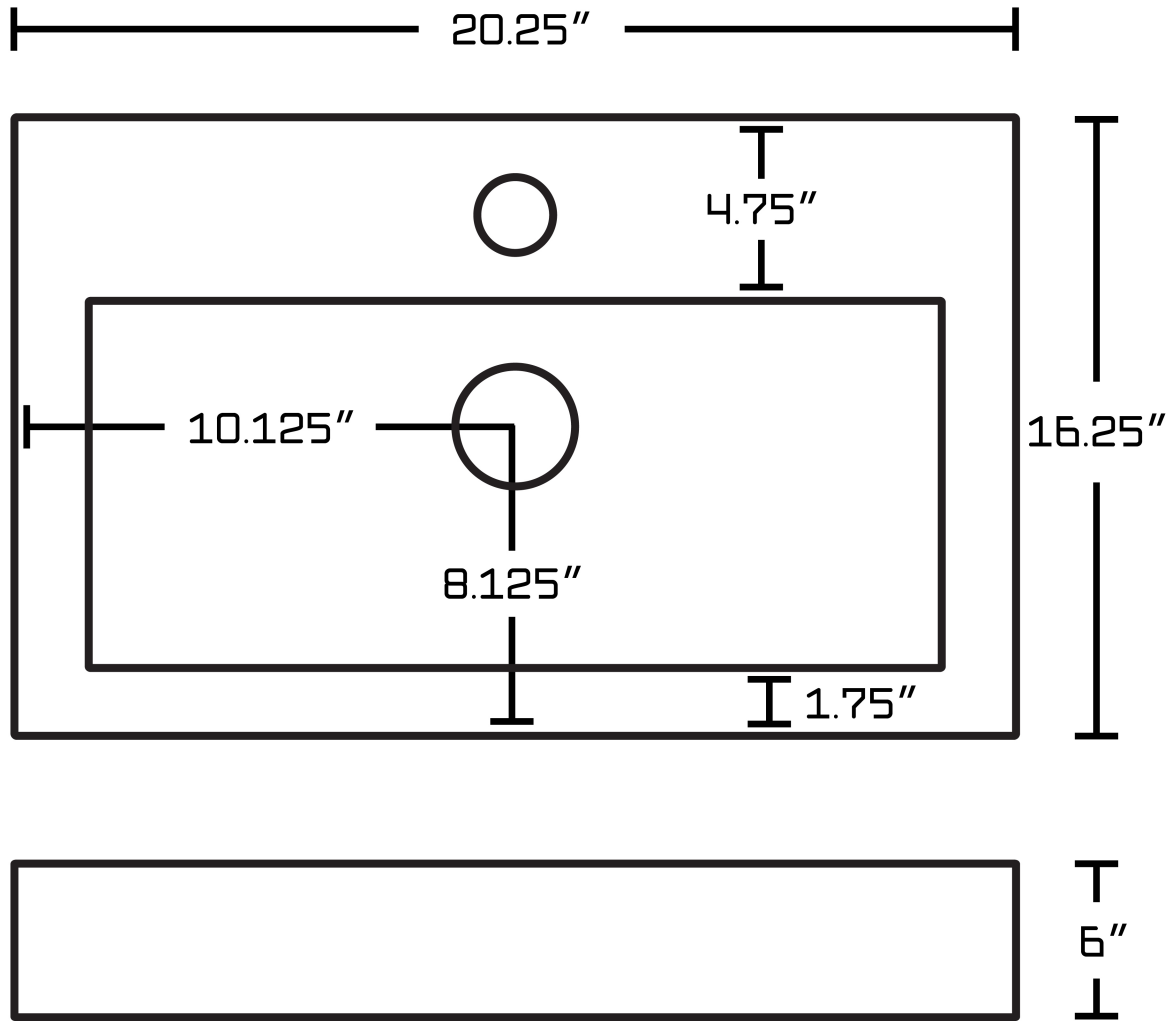

*Estimated as of 21 Jan 2022 1:24 PM.

Quality control approved in Canada. Each box on your order is physically opened-up and inspected to make sure only the highest quality product is shipped. We take and store photos of every single quality audit of every single order we ship. You can see them when you track your order on our website. This product is a group of multiple products. It features a rectangle shape. This bathroom vessel sink set is designed to be installed as a wall mount bathroom vessel sink set. It is constructed with ceramic. This bathroom vessel sink set comes with an enamel glaze finish in White color. It is designed for a 1 hole faucet.

Product ID:	1795
Product Type:	Bathroom Vessel Sink Set
Shape:	Rectangle
Install Type:	Wall Mount
Faucet Drilling:	1 Hole
Faucet Drilling Location:	Center
Overflow:	Yes
Num Of Sinks:	1
Includes Faucets:	Yes
Includes Drains:	Yes
Width Group:	20-in. - 29-in.
Front Bowl Thickness:	6
Material:	Ceramic
Style:	Transitional
Finish:	Enamel Glaze
Hardware Color:	Chrome
Color:	White
Recommended Ship Method:	SP