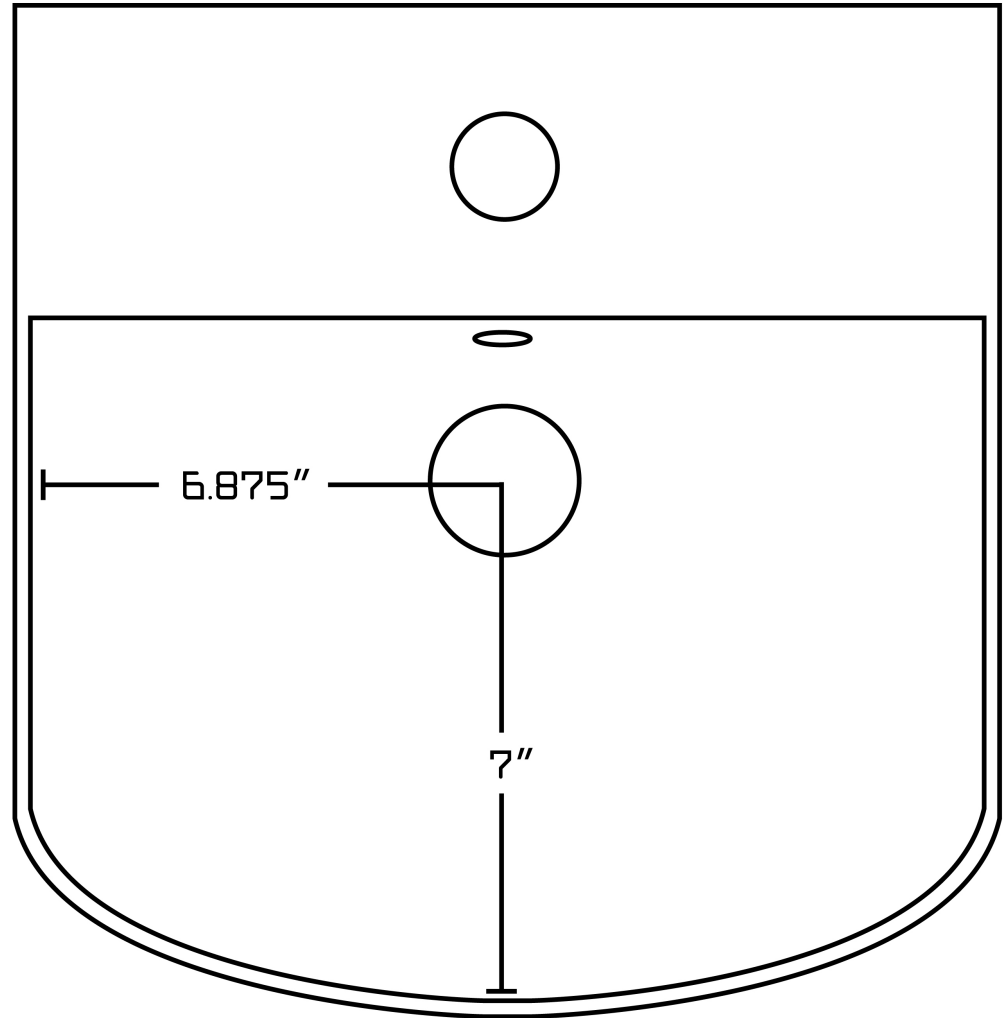

Feature(s):

- This product is a bundle (set of multiple products).
- This bathroom vessel sink set features a rectangle shape with a modern style.
- This product is made for above counter installation.
- DIY installation instructions are included in the box.
- This bathroom vessel sink set is designed for a 1 hole faucet and the faucet drilling location is on the center.
- Comes with an overflow for safety.
- This bathroom vessel sink set features 1 sink.
- This bathroom vessel sink set is made with ceramic.
- The primary color of this product is white and it comes with chrome hardware.
- Constructed with lead-free brass, ensuring strength and durability.
- Solid bulky brass feel (not cheap and light).
- Smooth non-porous surface; prevents from discoloration and fading.
- Double fired and glazed for durability and stain resistance.
- 1.75-in. standard USA-Canada drain opening.
- 13.75-in. Width (left to right).
- 14-in. Depth (back to front).
- 3.75-in. Height (top to bottom).
- All dimensions are nominal.
- This product can usually be shipped out in 1 day.
- Quality control approved in Canada.
- Each box on your order is physically opened-up and inspected to make sure only the highest quality product is shipped.
- We take and store photos of every single quality audit of every single order we ship.
- You can see them when you track your order on our website.
- THIS PRODUCT INCLUDE(S): 1x bathroom sink faucet in chrome color (1790), 1x bathroom sink drain in chrome color (1795), 1x bathroom vessel sink in white color (20282).

Product ID:	20282
Product Type:	Bathroom Vessel Sink Set
Shape:	Rectangle
Install Type:	Above Counter
Faucet Drilling:	1 Hole
Faucet Drilling Location:	Center
Overflow:	Yes
Num Of Sinks:	1
Includes Faucets:	Yes
Includes Drains:	Yes
Width Group:	10-in. - 19-in.
Front Bowl Thickness:	4
Material:	Ceramic
Style:	Modern
Finish:	Enamel Glaze
Hardware Color:	Chrome
Color:	White
Recommended Ship Method:	SP

13.75"

14"

6.875"

7"

3.75"