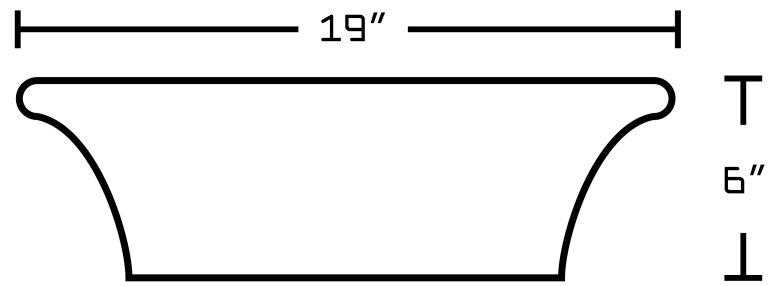

**Feature(s):**

- This product is a bundle (set of multiple products).
- This bathroom vessel sink set features a round shape with a transitional style.
- This product is made for above counter installation.
- DIY installation instructions are included in the box.
- This bathroom vessel sink set is designed for a 1 hole faucet and the faucet drilling location is on the center.
- Comes with an overflow for safety.
- This bathroom vessel sink set features 1 sink.
- This bathroom vessel sink set is made with ceramic.
- The primary color of this product is white and it comes with chrome hardware.
- Constructed with lead-free brass, ensuring strength and durability.
- Solid bulky brass feel (not cheap and light).
- Smooth non-porous surface; prevents from discoloration and fading.
- Double fired and glazed for durability and stain resistance.
- 1.75-in. standard USA-Canada drain opening.
- 19-in. Width (left to right).
- 15.5-in. Depth (back to front).
- 6-in. Height (top to bottom).
- All dimensions are nominal.
- This product can usually be shipped out in 1 day.
- Quality control approved in Canada.
- Each box on your order is physically opened-up and inspected to make sure only the highest quality product is shipped.
- We take and store photos of every single quality audit of every single order we ship.
- You can see them when you track your order on our website.
- THIS PRODUCT INCLUDE(S): 1x bathroom sink faucet in chrome color (1782), 1x bathroom sink drain in chrome color (1795), 1x bathroom vessel sink in white color (11017).

Product ID:	11017
Product Type:	Bathroom Vessel Sink Set
Shape:	Round
Install Type:	Above Counter
Faucet Drilling:	1 Hole
Faucet Drilling Location:	Center
Overflow:	Yes
Num Of Sinks:	1
Includes Faucets:	Yes
Includes Drains:	Yes
Width Group:	10-in. - 19-in.
Front Bowl Thickness:	6
Material:	Ceramic
Style:	Transitional
Finish:	Enamel Glaze
Hardware Color:	Chrome
Color:	White
Recommended Ship Method:	SP