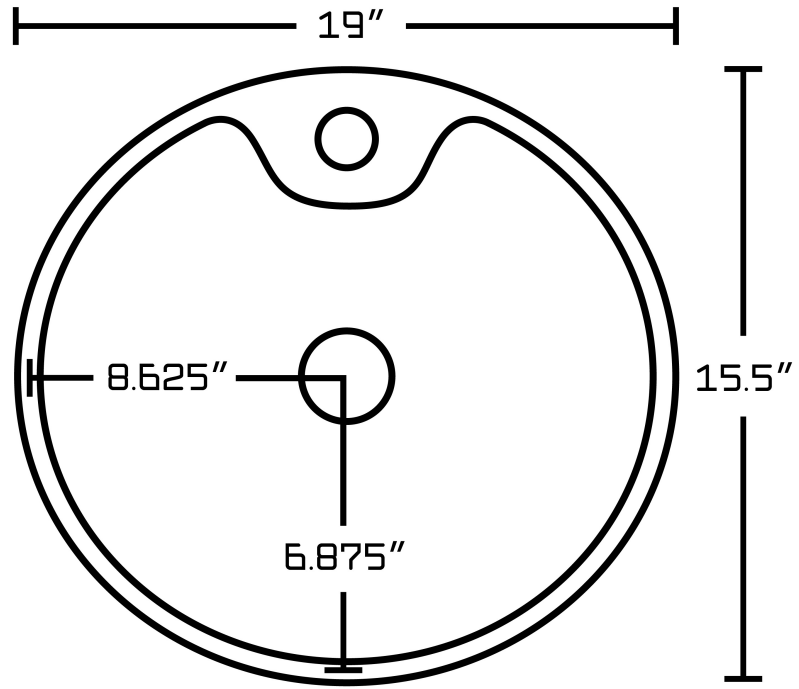

**Feature(s):**

- This product is a bundle (set of multiple products).
- This bathroom vessel sink set features a round shape with a transitional style.
- This product is made for above counter installation.
- DIY installation instructions are included in the box.
- This bathroom vessel sink set is designed for a 1 hole faucet and the faucet drilling location is on the center.
- Comes with an overflow for safety.
- This bathroom vessel sink set features 1 sink.
- This bathroom vessel sink set is made with ceramic.
- The primary color of this product is white and it comes with chrome hardware.
- Constructed with lead-free brass, ensuring strength and durability.
- Solid bulky brass feel (not cheap and light).
- Smooth non-porous surface; prevents from discoloration and fading.
- Double fired and glazed for durability and stain resistance.
- 1.75-in. standard USA-Canada drain opening.
- 19-in. Width (left to right).
- 15.5-in. Depth (back to front).
- 6-in. Height (top to bottom).
- All dimensions are nominal.
- This product can usually be shipped out in 1 day.
- Quality control approved in Canada.
- Each box on your order is physically opened-up and inspected to make sure only the highest quality product is shipped.
- We take and store photos of every single quality audit of every single order we ship.
- You can see them when you track your order on our website.
- THIS PRODUCT INCLUDE(S): 1x bathroom sink faucet in chrome color (1782), 1x bathroom sink drain in chrome color (1795), 1x bathroom vessel sink in white color (11017).

Product ID:	11017
Product Type:	Bathroom Vessel Sink Set
Shape:	Round
Install Type:	Above Counter
Faucet Drilling:	1 Hole
Faucet Drilling Location:	Center
Overflow:	Yes
Num Of Sinks:	1
Includes Faucets:	Yes
Includes Drains:	Yes
Width Group:	10-in. - 19-in.
Front Bowl Thickness:	6
Material:	Ceramic
Style:	Transitional
Finish:	Enamel Glaze
Hardware Color:	Chrome
Color:	White
Recommended Ship Method:	SP