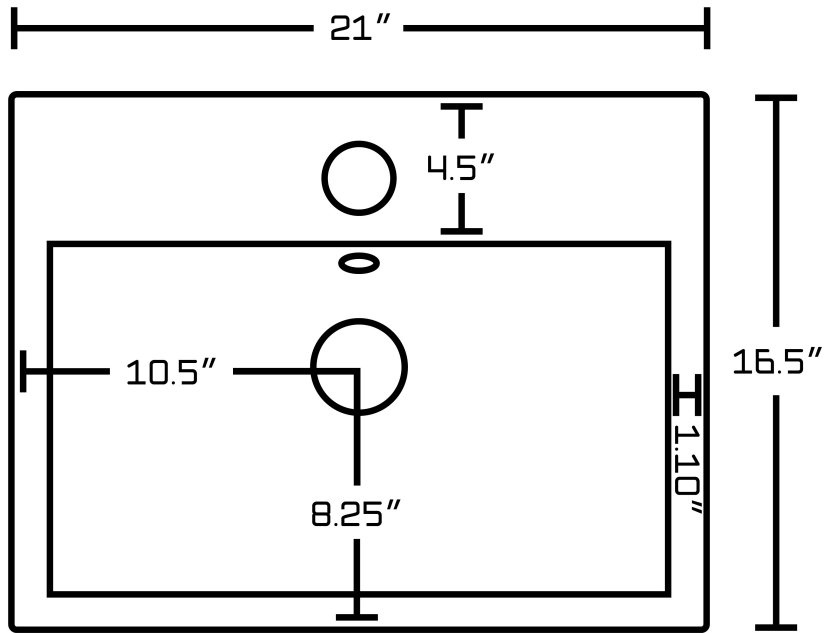

*Estimated as of 21 Jan 2022 1:25 PM.

Quality control approved in Canada. Each box on your order is physically opened-up and inspected to make sure only the highest quality product is shipped. We take and store photos of every single quality audit of every single order we ship. You can see them when you track your order on our website. This product is a group of multiple products. It features a rectangle shape. This bathroom vessel sink set is designed to be installed as a wall mount bathroom vessel sink set. It is constructed with ceramic. This bathroom vessel sink set comes with a enamel glaze finish in White color. It is designed for a 1 hole faucet.

Product ID:	1795
Product Type:	Bathroom Vessel Sink Set
Shape:	Rectangle
Install Type:	Wall Mount
Faucet Drilling:	1 Hole
Faucet Drilling Location:	Center
Overflow:	Yes
Num Of Sinks:	1
Includes Faucets:	Yes
Includes Drains:	Yes
Width Group:	20-in. - 29-in.
Front Bowl Thickness:	6
Material:	Ceramic
Style:	Transitional
Finish:	Enamel Glaze
Hardware Color:	Chrome
Color:	White
Recommended Ship Method:	SP