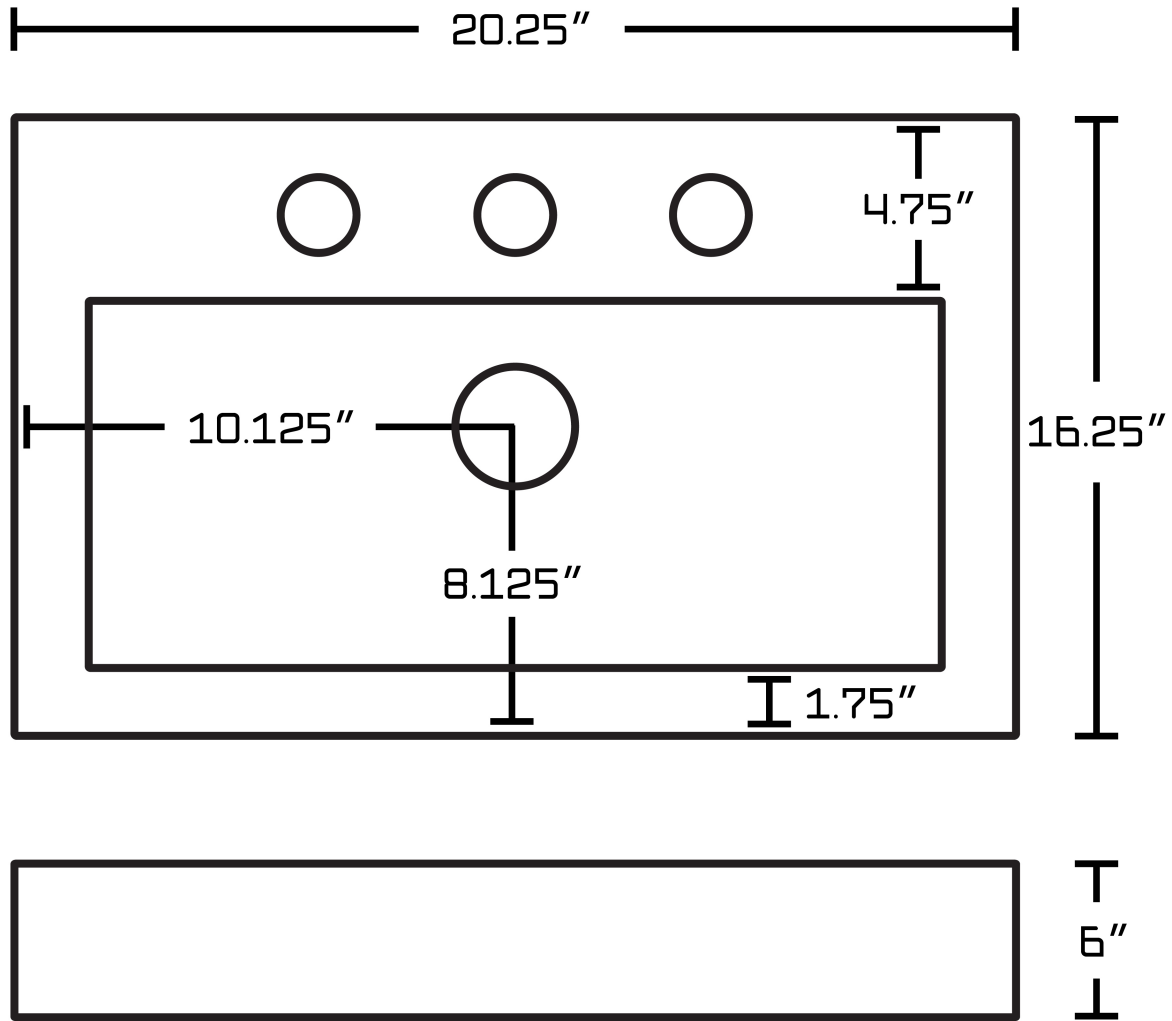

Feature(s):

- This product is a bundle (set of multiple products).
- This bathroom vessel sink set features a rectangle shape with a modern style.
- This product is made for wall mount installation.
- DIY installation instructions are included in the box.
- This bathroom vessel sink set is designed for a 3h8-in. faucet and the faucet drilling location is on the center.
- Comes with an overflow for safety.
- This bathroom vessel sink set features 1 sink.
- This bathroom vessel sink set is made with ceramic.
- The primary color of this product is white and it comes with chrome hardware.
- Constructed with lead-free brass, ensuring strength and durability.
- Solid bulky brass feel (not cheap and light).
- Smooth non-porous surface; prevents from discoloration and fading.
- Double fired and glazed for durability and stain resistance.
- 1.75-in. standard USA-Canada drain opening.
- 20.25-in. Width (left to right).
- 16.25-in. Depth (back to front).
- 6-in. Height (top to bottom).
- All dimensions are nominal.
- This product can usually be shipped out in 1 day.
- Quality control approved in Canada.
- Each box on your order is physically opened-up and inspected to make sure only the highest quality product is shipped.
- We take and store photos of every single quality audit of every single order we ship.
- You can see them when you track your order on our website.
- THIS PRODUCT INCLUDE(S): 1x bathroom sink faucet in chrome color (1781), 1x bathroom sink drain in chrome color (1795), 1x bathroom vessel sink in white color (19584).

Product ID:	19584
Product Type:	Bathroom Vessel Sink Set
Shape:	Rectangle
Install Type:	Wall Mount
Faucet Drilling:	3H8-in.
Faucet Drilling Location:	Center
Overflow:	Yes
Num Of Sinks:	1
Includes Faucets:	Yes
Includes Drains:	Yes
Width Group:	20-in. - 29-in.
Front Bowl Thickness:	6
Material:	Ceramic
Style:	Modern
Finish:	Enamel Glaze
Hardware Color:	Chrome
Color:	White
Recommended Ship Method:	SP