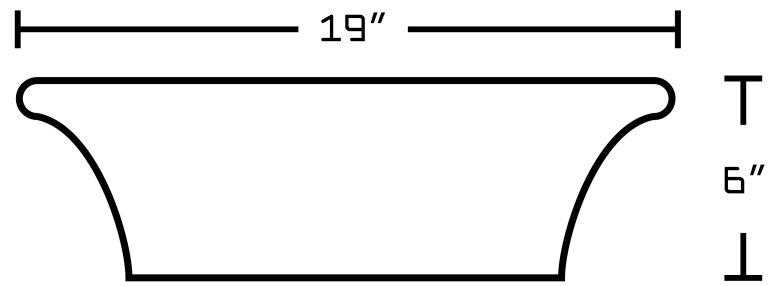

Feature(s):

- This product is a bundle (set of multiple products).
- This bathroom vessel sink set features a round shape with a transitional style.
- This product is made for above counter installation.
- DIY installation instructions are included in the box.
- This bathroom vessel sink set is designed for a 1 hole faucet and the faucet drilling location is on the center.
- Comes with an overflow for safety.
- This bathroom vessel sink set features 1 sink.
- This bathroom vessel sink set is made with ceramic.
- The primary color of this product is white and it comes with chrome hardware.
- Constructed with lead-free brass, ensuring strength and durability.
- Solid bulky brass feel (not cheap and light).
- Smooth non-porous surface; prevents from discoloration and fading.
- Double fired and glazed for durability and stain resistance.
- 1.75-in. standard USA-Canada drain opening.
- 19-in. Width (left to right).
- 15.5-in. Depth (back to front).
- 6-in. Height (top to bottom).
- All dimensions are nominal.
- This product can usually be shipped out in 1 day.
- Quality control approved in Canada.
- Each box on your order is physically opened-up and inspected to make sure only the highest quality product is shipped.
- We take and store photos of every single quality audit of every single order we ship.
- You can see them when you track your order on our website.
- THIS PRODUCT INCLUDE(S): 1x bathroom sink faucet in chrome color (1790), 1x bathroom sink drain in chrome color (1795), 1x bathroom vessel sink in white color (11017).

Product ID:	11017
Product Type:	Bathroom Vessel Sink Set
Shape:	Round
Install Type:	Above Counter
Faucet Drilling:	1 Hole
Faucet Drilling Location:	Center
Overflow:	Yes
Num Of Sinks:	1
Includes Faucets:	Yes
Includes Drains:	Yes
Width Group:	10-in. - 19-in.
Front Bowl Thickness:	6
Material:	Ceramic
Style:	Transitional
Finish:	Enamel Glaze
Hardware Color:	Chrome
Color:	White
Recommended Ship Method:	SP