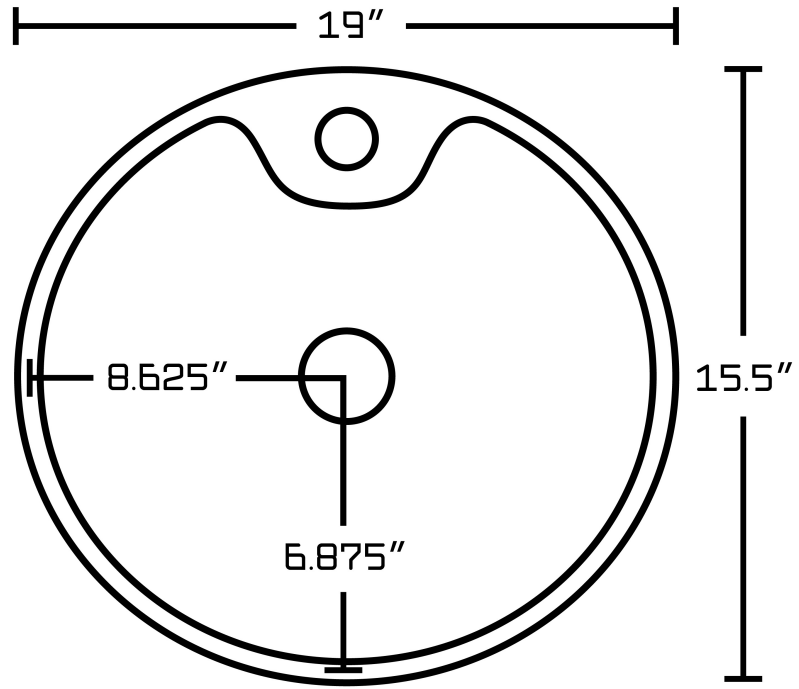

Feature(s):

- This product is a bundle (set of multiple products).
- This bathroom vessel sink set features a round shape with a transitional style.
- This product is made for above counter installation.
- DIY installation instructions are included in the box.
- This bathroom vessel sink set is designed for a 1 hole faucet and the faucet drilling location is on the center.
- Comes with an overflow for safety.
- This bathroom vessel sink set features 1 sink.
- This bathroom vessel sink set is made with ceramic.
- The primary color of this product is white and it comes with chrome hardware.
- Constructed with lead-free brass, ensuring strength and durability.
- Solid bulky brass feel (not cheap and light).
- Smooth non-porous surface; prevents from discoloration and fading.
- Double fired and glazed for durability and stain resistance.
- 1.75-in. standard USA-Canada drain opening.
- 19-in. Width (left to right).
- 15.5-in. Depth (back to front).
- 6-in. Height (top to bottom).
- All dimensions are nominal.
- This product can usually be shipped out in 1 day.
- Quality control approved in Canada.
- Each box on your order is physically opened-up and inspected to make sure only the highest quality product is shipped.
- We take and store photos of every single quality audit of every single order we ship.
- You can see them when you track your order on our website.
- THIS PRODUCT INCLUDE(S): 1x bathroom sink faucet in chrome color (1790), 1x bathroom sink drain in chrome color (1795), 1x bathroom vessel sink in white color (11017).

Product ID:	11017
Product Type:	Bathroom Vessel Sink Set
Shape:	Round
Install Type:	Above Counter
Faucet Drilling:	1 Hole
Faucet Drilling Location:	Center
Overflow:	Yes
Num Of Sinks:	1
Includes Faucets:	Yes
Includes Drains:	Yes
Width Group:	10-in. - 19-in.
Front Bowl Thickness:	6
Material:	Ceramic
Style:	Transitional
Finish:	Enamel Glaze
Hardware Color:	Chrome
Color:	White
Recommended Ship Method:	SP