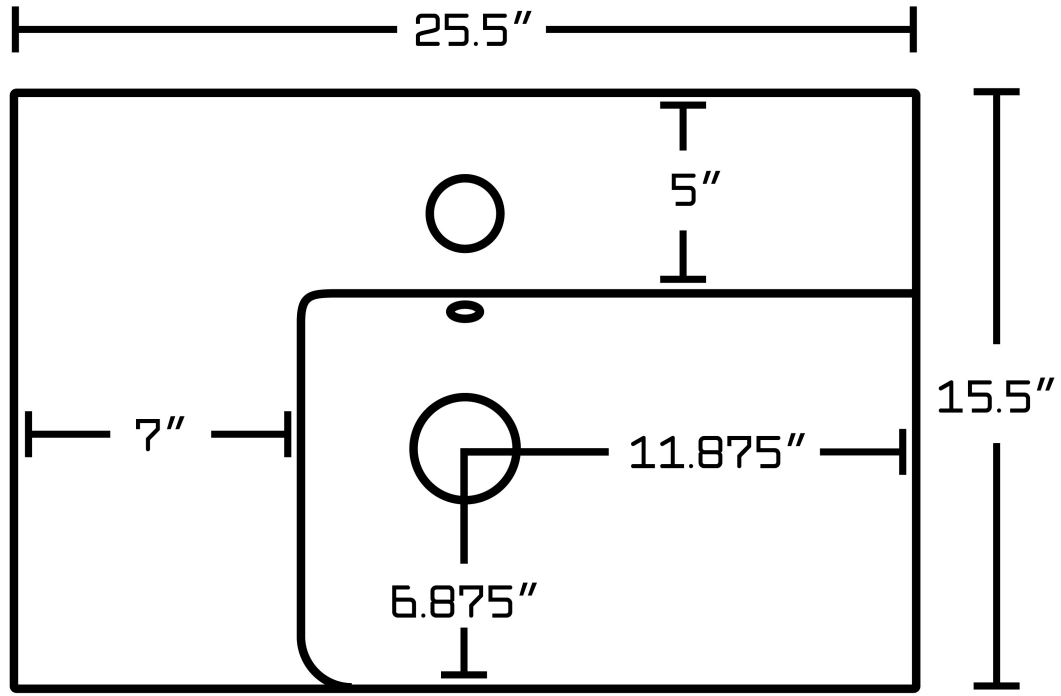

Feature(s):

- This product is a bundle (set of multiple products).
- This bathroom vessel sink set features a rectangle shape with a modern style.
- This product is made for above counter installation.
- DIY installation instructions are included in the box.
- This bathroom vessel sink set is designed for a 1 hole faucet and the faucet drilling location is on the center.
- Comes with an overflow for safety.
- This bathroom vessel sink set features 1 sink.
- This bathroom vessel sink set is made with ceramic.
- The primary color of this product is white and it comes with chrome hardware.
- Constructed with lead-free brass, ensuring strength and durability.
- Solid bulky brass feel (not cheap and light).
- Smooth non-porous surface; prevents from discoloration and fading.
- Double fired and glazed for durability and stain resistance.
- 1.75-in. standard USA-Canada drain opening.
- 25.5-in. Width (left to right).
- 15.5-in. Depth (back to front).
- 6-in. Height (top to bottom).
- All dimensions are nominal.
- This product can usually be shipped out in 1 day.
- Quality control approved in Canada.
- Each box on your order is physically opened-up and inspected to make sure only the highest quality product is shipped.
- We take and store photos of every single quality audit of every single order we ship.
- You can see them when you track your order on our website.
- THIS PRODUCT INCLUDE(S): 1x bathroom sink faucet in chrome color (1784), 1x bathroom sink drain in chrome color (1795), 1x bathroom vessel sink in white color (11036).

Product ID:	11036
Product Type:	Bathroom Vessel Sink Set
Shape:	Rectangle
Install Type:	Above Counter
Faucet Drilling:	1 Hole
Faucet Drilling Location:	Center
Overflow:	Yes
Num Of Sinks:	1
Includes Faucets:	Yes
Includes Drains:	Yes
Width Group:	20-in. - 29-in.
Front Bowl Thickness:	7
Material:	Ceramic
Style:	Modern
Finish:	Enamel Glaze
Hardware Color:	Chrome
Color:	White
Recommended Ship Method:	SP