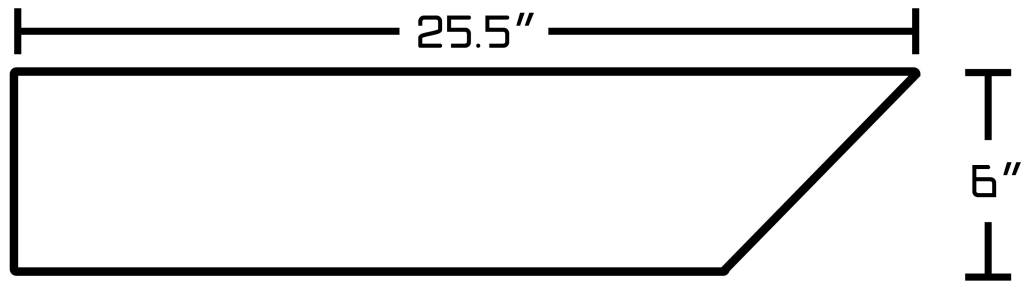

Feature(s):

- This product is a bundle (set of multiple products).
- This bathroom vessel sink set features a rectangle shape with a modern style.
- This product is made for above counter installation.
- DIY installation instructions are included in the box.
- This bathroom vessel sink set is designed for a 1 hole faucet and the faucet drilling location is on the center.
- Comes with an overflow for safety.
- This bathroom vessel sink set features 1 sink.
- This bathroom vessel sink set is made with ceramic.
- The primary color of this product is white and it comes with chrome hardware.
- Constructed with lead-free brass, ensuring strength and durability.
- Solid bulky brass feel (not cheap and light).
- Smooth non-porous surface; prevents from discoloration and fading.
- Double fired and glazed for durability and stain resistance.
- 1.75-in. standard USA-Canada drain opening.
- 25.5-in. Width (left to right).
- 15.5-in. Depth (back to front).
- 6-in. Height (top to bottom).
- All dimensions are nominal.
- This product can usually be shipped out in 1 day.
- Quality control approved in Canada.
- Each box on your order is physically opened-up and inspected to make sure only the highest quality product is shipped.
- We take and store photos of every single quality audit of every single order we ship.
- You can see them when you track your order on our website.
- THIS PRODUCT INCLUDE(S): 1x bathroom sink faucet in chrome color (1784), 1x bathroom sink drain in chrome color (1795), 1x bathroom vessel sink in white color (11036).

Product ID:	11036
Product Type:	Bathroom Vessel Sink Set
Shape:	Rectangle
Install Type:	Above Counter
Faucet Drilling:	1 Hole
Faucet Drilling Location:	Center
Overflow:	Yes
Num Of Sinks:	1
Includes Faucets:	Yes
Includes Drains:	Yes
Width Group:	20-in. - 29-in.
Front Bowl Thickness:	7
Material:	Ceramic
Style:	Modern
Finish:	Enamel Glaze
Hardware Color:	Chrome
Color:	White
Recommended Ship Method:	SP