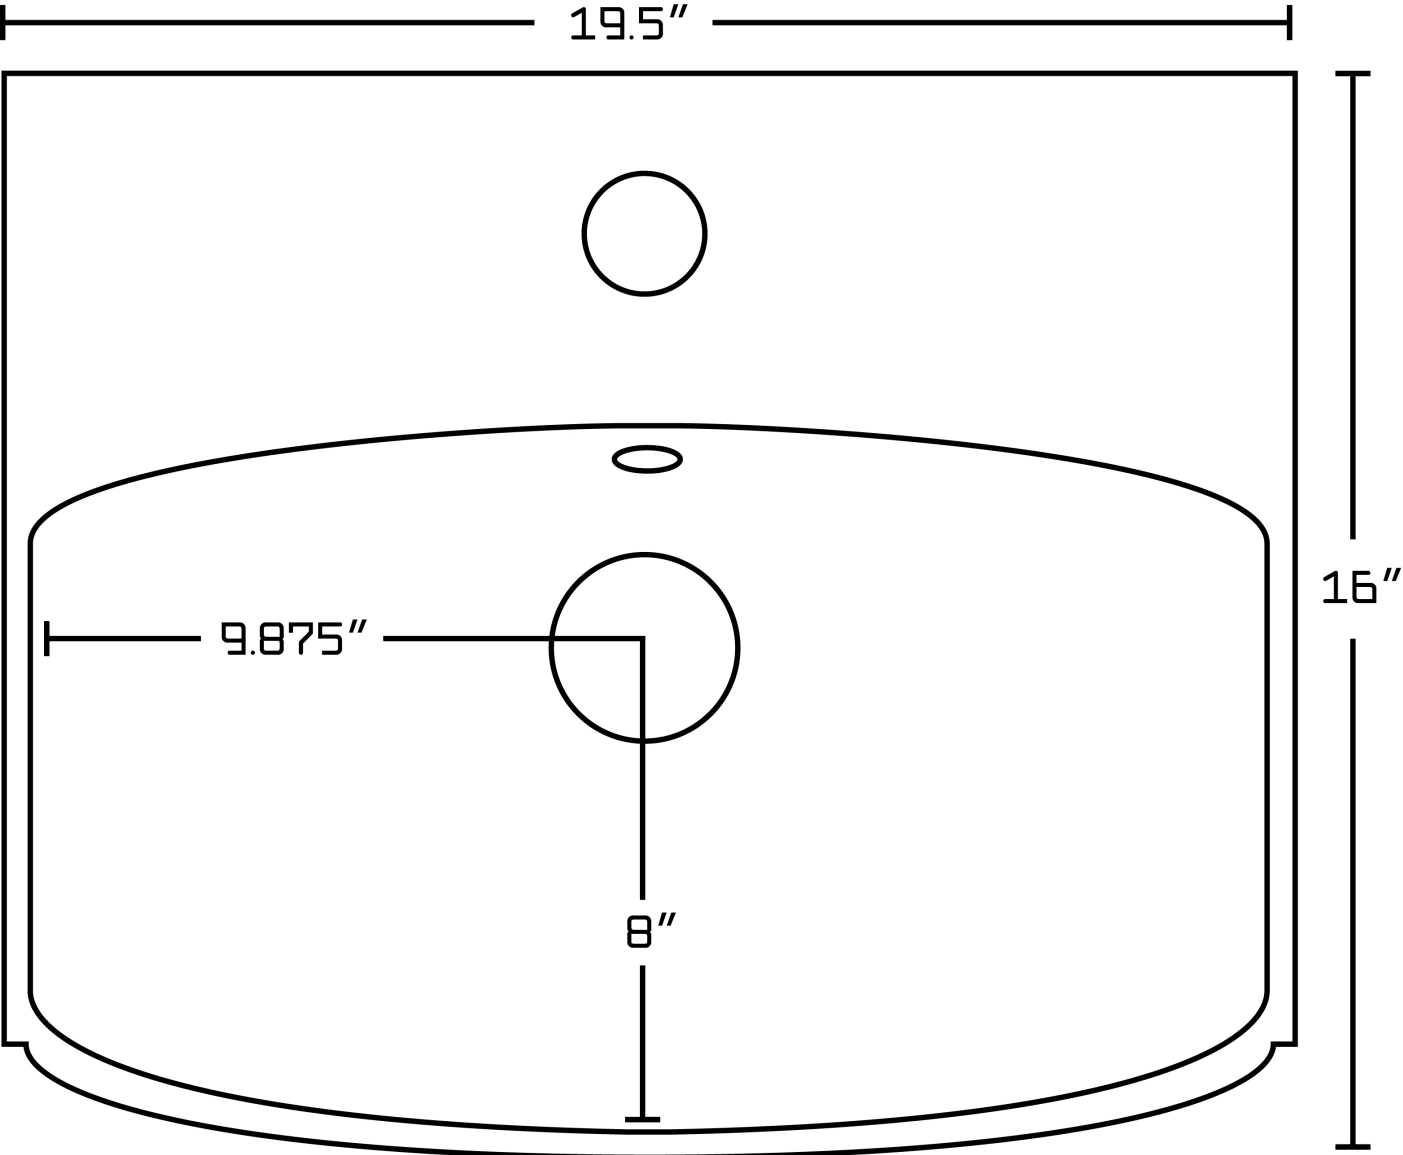

Feature(s):

- This product is a bundle (set of multiple products).
- This bathroom vessel sink set features a rectangle shape with a modern style.
- This product is made for wall mount installation.
- DIY installation instructions are included in the box.
- This bathroom vessel sink set is designed for a 1 hole faucet and the faucet drilling location is on the center.
- Comes with an overflow for safety.
- This bathroom vessel sink set features 1 sink.
- This bathroom vessel sink set is made with ceramic.
- The primary color of this product is white and it comes with chrome hardware.
- Constructed with lead-free brass, ensuring strength and durability.
- Solid bulky brass feel (not cheap and light).
- Smooth non-porous surface; prevents from discoloration and fading.
- Double fired and glazed for durability and stain resistance.
- 1.75-in. standard USA-Canada drain opening.
- 19.5-in. Width (left to right).
- 16-in. Depth (back to front).
- 4.25-in. Height (top to bottom).
- All dimensions are nominal.
- This product can usually be shipped out in 1 day.
- Quality control approved in Canada.
- Each box on your order is physically opened-up and inspected to make sure only the highest quality product is shipped.
- We take and store photos of every single quality audit of every single order we ship.
- You can see them when you track your order on our website.
- THIS PRODUCT INCLUDE(S): 1x bathroom sink faucet in chrome color (1782), 1x bathroom sink drain in chrome color (1795), 1x bathroom vessel sink in white color (20283).

Product ID:	20283
Product Type:	Bathroom Vessel Sink Set
Shape:	Rectangle
Install Type:	Wall Mount
Faucet Drilling:	1 Hole
Faucet Drilling Location:	Center
Overflow:	Yes
Num Of Sinks:	1
Includes Faucets:	Yes
Includes Drains:	Yes
Width Group:	10-in. - 19-in.
Front Bowl Thickness:	4.5
Material:	Ceramic
Style:	Modern
Finish:	Enamel Glaze
Hardware Color:	Chrome
Color:	White
Recommended Ship Method:	SP