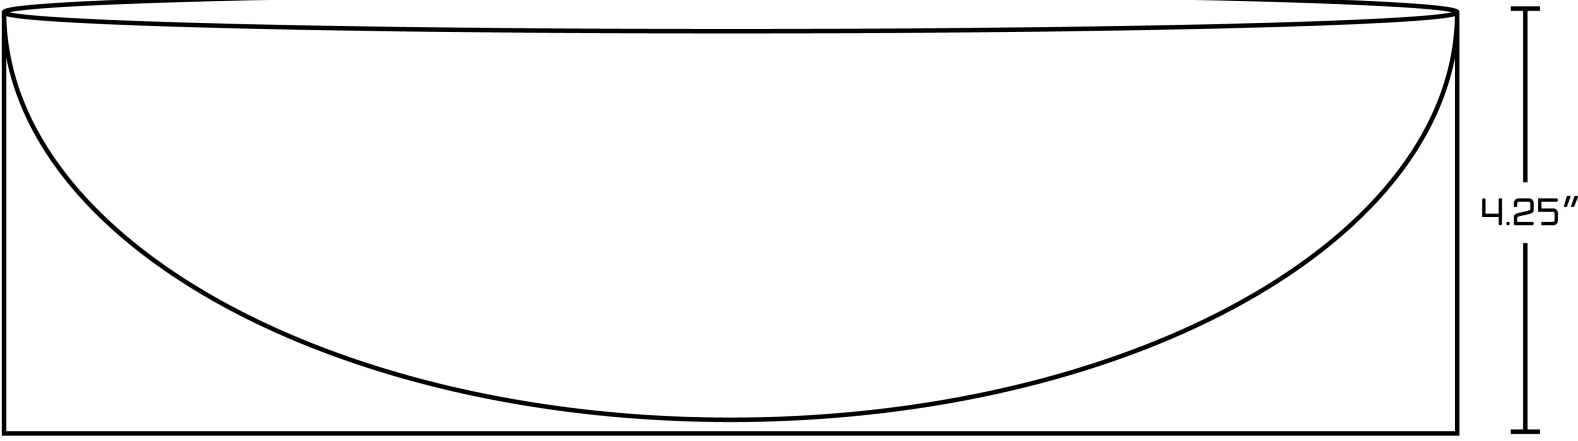

Feature(s):

- This product is a bundle (set of multiple products).
- This bathroom vessel sink set features a rectangle shape with a modern style.
- This product is made for wall mount installation.
- DIY installation instructions are included in the box.
- This bathroom vessel sink set is designed for a 1 hole faucet and the faucet drilling location is on the center.
- Comes with an overflow for safety.
- This bathroom vessel sink set features 1 sink.
- This bathroom vessel sink set is made with ceramic.
- The primary color of this product is white and it comes with chrome hardware.
- Constructed with lead-free brass, ensuring strength and durability.
- Solid bulky brass feel (not cheap and light).
- Smooth non-porous surface; prevents from discoloration and fading.
- Double fired and glazed for durability and stain resistance.
- 1.75-in. standard USA-Canada drain opening.
- 19.5-in. Width (left to right).
- 16-in. Depth (back to front).
- 4.25-in. Height (top to bottom).
- All dimensions are nominal.
- This product can usually be shipped out in 1 day.
- Quality control approved in Canada.
- Each box on your order is physically opened-up and inspected to make sure only the highest quality product is shipped.
- We take and store photos of every single quality audit of every single order we ship.
- You can see them when you track your order on our website.
- THIS PRODUCT INCLUDE(S): 1x bathroom sink faucet in chrome color (1782), 1x bathroom sink drain in chrome color (1795), 1x bathroom vessel sink in white color (20283).

Product ID:	20283
Product Type:	Bathroom Vessel Sink Set
Shape:	Rectangle
Install Type:	Wall Mount
Faucet Drilling:	1 Hole
Faucet Drilling Location:	Center
Overflow:	Yes
Num Of Sinks:	1
Includes Faucets:	Yes
Includes Drains:	Yes
Width Group:	10-in. - 19-in.
Front Bowl Thickness:	4.5
Material:	Ceramic
Style:	Modern
Finish:	Enamel Glaze
Hardware Color:	Chrome
Color:	White
Recommended Ship Method:	SP