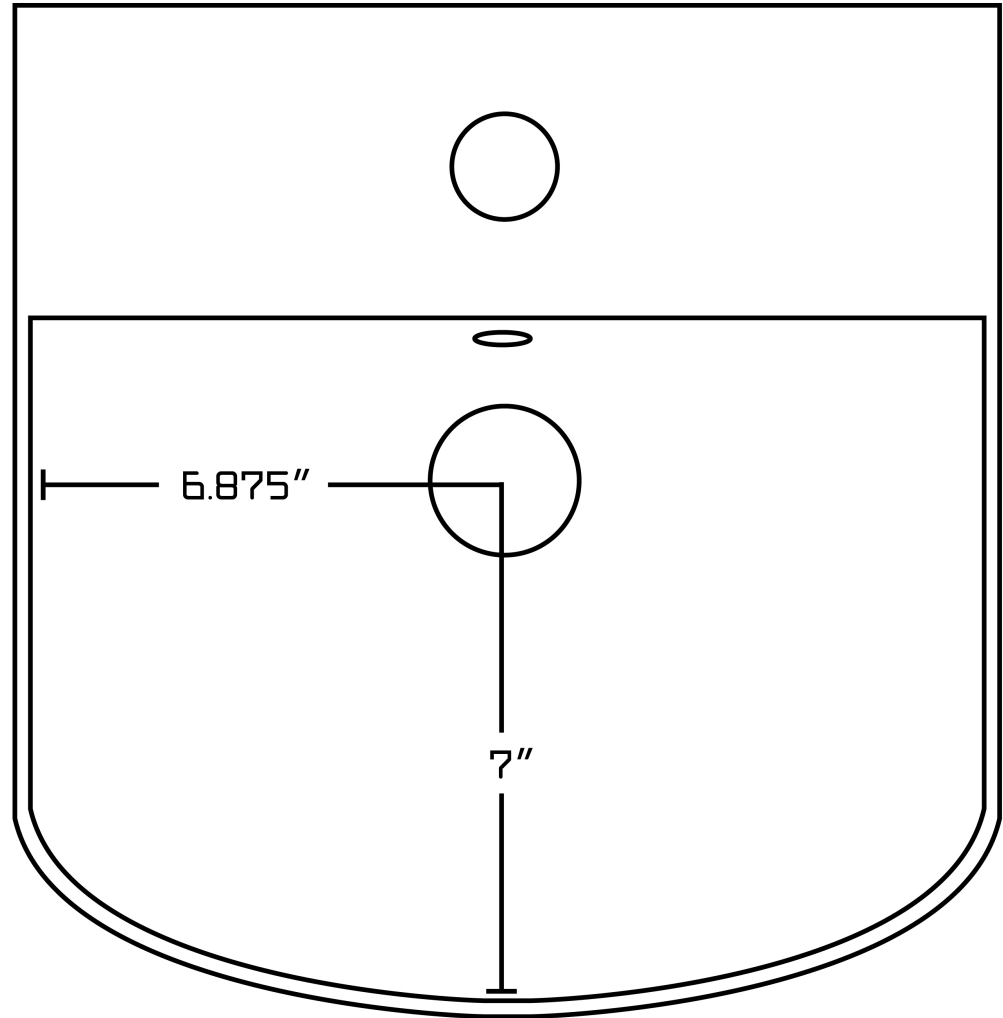

Feature(s):

- This product is a bundle (set of multiple products).
- This bathroom vessel sink set features a rectangle shape with a modern style.
- This product is made for above counter installation.
- DIY installation instructions are included in the box.
- This bathroom vessel sink set is designed for a 1 hole faucet and the faucet drilling location is on the center.
- Comes with an overflow for safety.
- This bathroom vessel sink set features 1 sink.
- This bathroom vessel sink set is made with ceramic.
- The primary color of this product is white and it comes with chrome hardware.
- Constructed with lead-free brass, ensuring strength and durability.
- Solid bulky brass feel (not cheap and light).
- Smooth non-porous surface; prevents from discoloration and fading.
- Double fired and glazed for durability and stain resistance.
- 1.75-in. standard USA-Canada drain opening.
- 13.75-in. Width (left to right).
- 14-in. Depth (back to front).
- 3.75-in. Height (top to bottom).
- All dimensions are nominal.
- This product can usually be shipped out in 1 day.
- Quality control approved in Canada.
- Each box on your order is physically opened-up and inspected to make sure only the highest quality product is shipped.
- We take and store photos of every single quality audit of every single order we ship.
- You can see them when you track your order on our website.
- THIS PRODUCT INCLUDE(S): 1x bathroom sink faucet in chrome color (1786), 1x bathroom sink drain in chrome color (1795), 1x bathroom vessel sink in white color (20282).

Product ID:	20282
Product Type:	Bathroom Vessel Sink Set
Shape:	Rectangle
Install Type:	Above Counter
Faucet Drilling:	1 Hole
Faucet Drilling Location:	Center
Overflow:	Yes
Num Of Sinks:	1
Includes Faucets:	Yes
Includes Drains:	Yes
Width Group:	10-in. - 19-in.
Front Bowl Thickness:	4
Material:	Ceramic
Style:	Modern
Finish:	Enamel Glaze
Hardware Color:	Chrome
Color:	White
Recommended Ship Method:	SP

13.75"

14"

6.875"

7"

14"

Notes