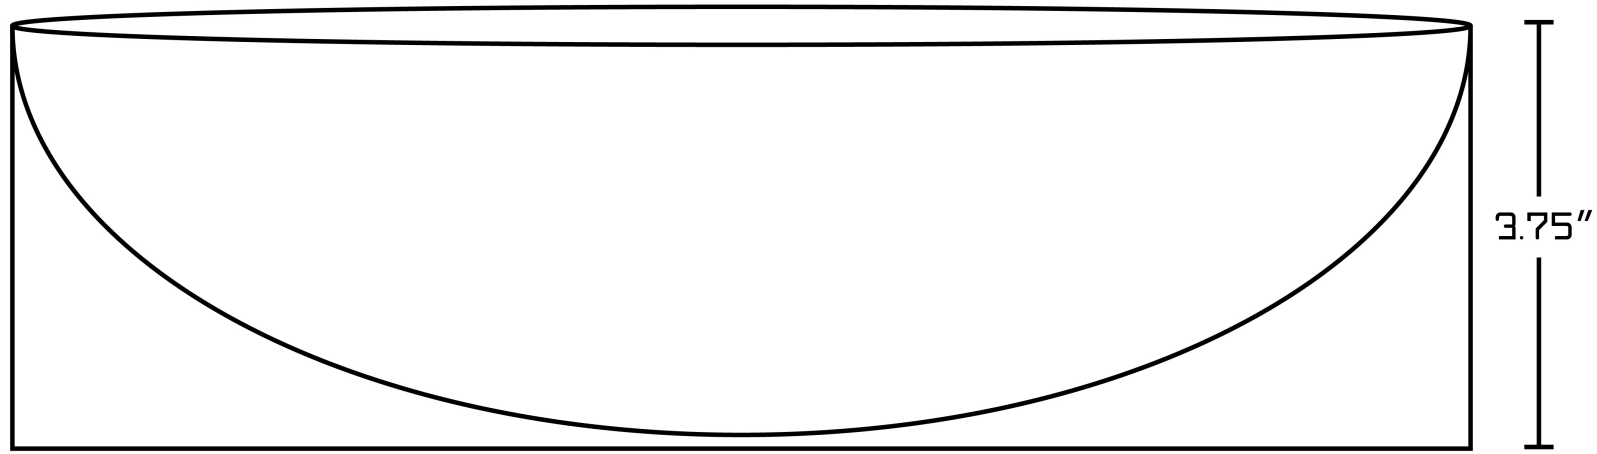

Product ID:	20282
Product Type:	Bathroom Vessel Sink Set
Shape:	Rectangle
Install Type:	Above Counter
Faucet Drilling:	1 Hole
Faucet Drilling Location:	Center
Overflow:	Yes
Num Of Sinks:	1
Includes Faucets:	Yes
Includes Drains:	Yes
Width Group:	10-in. - 19-in.
Front Bowl Thickness:	4
Material:	Ceramic
Style:	Modern
Finish:	Enamel Glaze
Hardware Color:	Chrome
Color:	White
Recommended Ship Method:	SP

13.75"

14"

6.875"

7"

14"

Notes