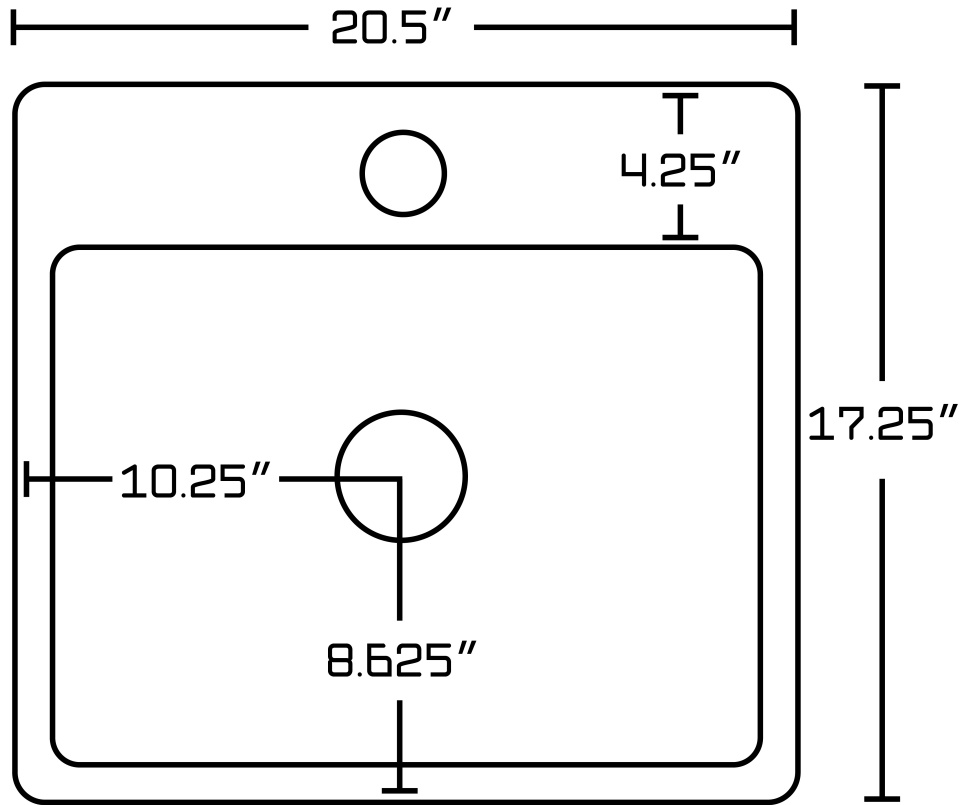

Feature(s):

- This product is a bundle (set of multiple products).
- This bathroom vessel sink set features a rectangle shape with a modern style.
- This product is made for above counter installation.
- DIY installation instructions are included in the box.
- This bathroom vessel sink set is designed for a 1 hole faucet and the faucet drilling location is on the center.
- Comes with an overflow for safety.
- This bathroom vessel sink set features 1 sink.
- This bathroom vessel sink set is made with ceramic.
- The primary color of this product is white and it comes with chrome hardware.
- Constructed with lead-free brass, ensuring strength and durability.
- Solid bulky brass feel (not cheap and light).
- Smooth non-porous surface; prevents from discoloration and fading.
- Double fired and glazed for durability and stain resistance.
- 1.75-in. standard USA-Canada drain opening.
- 20.5-in. Width (left to right).
- 17.25-in. Depth (back to front).
- 5.75-in. Height (top to bottom).
- All dimensions are nominal.
- This product can usually be shipped out in 1 day.
- Quality control approved in Canada.
- Each box on your order is physically opened-up and inspected to make sure only the highest quality product is shipped.
- We take and store photos of every single quality audit of every single order we ship.
- You can see them when you track your order on our website.
- THIS PRODUCT INCLUDE(S): 1x bathroom sink faucet in chrome color (1782), 1x bathroom sink drain in chrome color (1795), 1x bathroom vessel sink in white color (11026).

Product ID:	11026
Product Type:	Bathroom Vessel Sink Set
Shape:	Rectangle
Install Type:	Above Counter
Faucet Drilling:	1 Hole
Faucet Drilling Location:	Center
Overflow:	Yes
Num Of Sinks:	1
Includes Faucets:	Yes
Includes Drains:	Yes
Width Group:	20-in. - 29-in.
Front Bowl Thickness:	6
Material:	Ceramic
Style:	Modern
Finish:	Enamel Glaze
Hardware Color:	Chrome
Color:	White
Recommended Ship Method:	SP