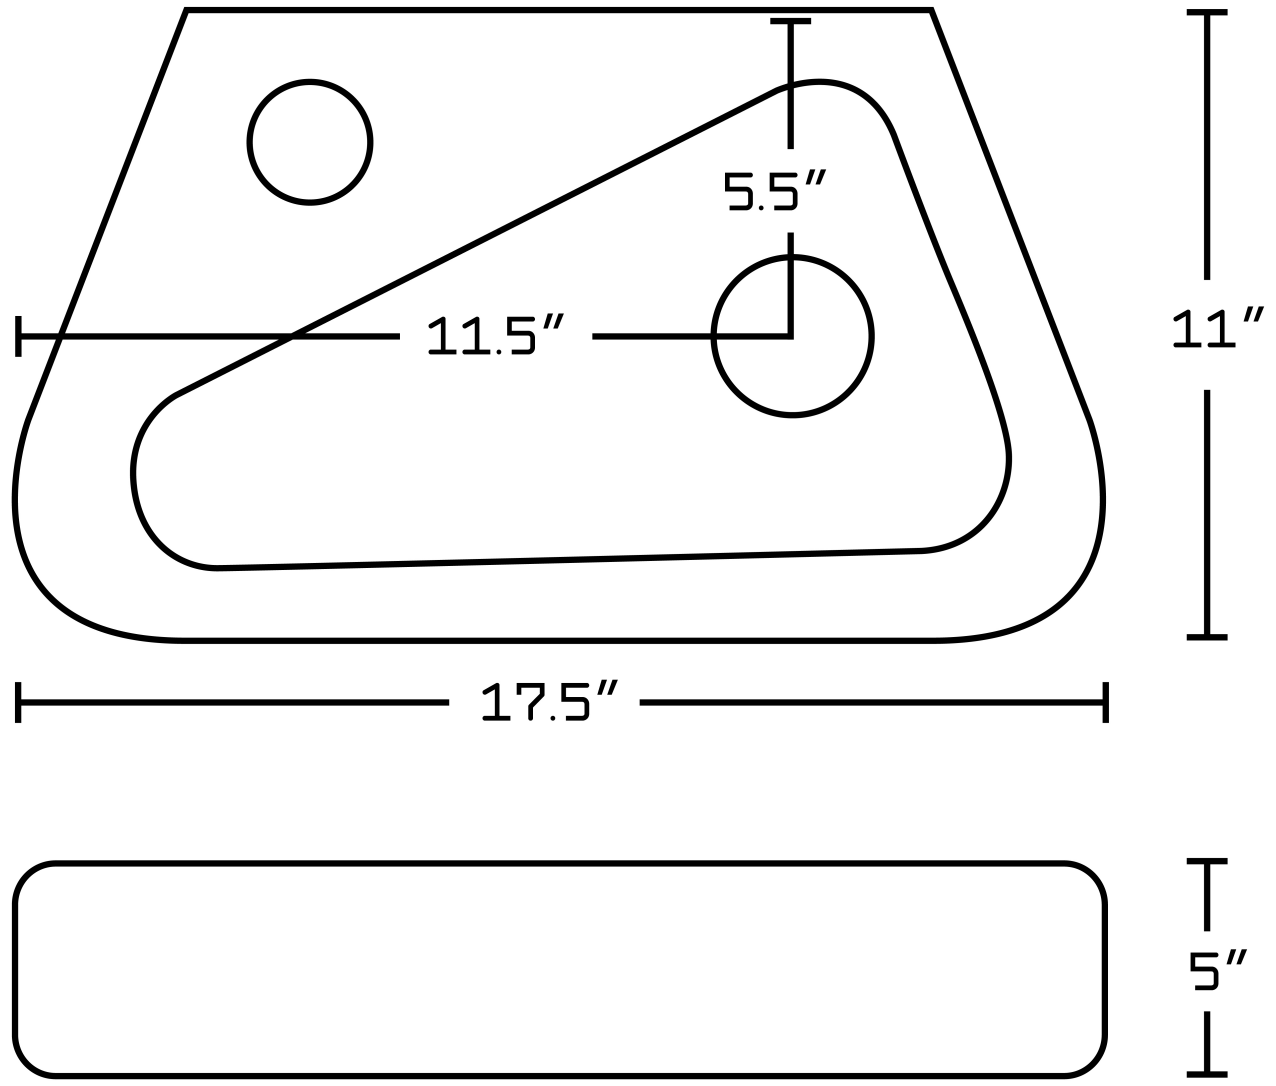

*Estimated as of 21 Jan 2022 1:29 PM.

Quality control approved in Canada. Each box on your order is physically opened-up and inspected to make sure only the highest quality product is shipped. We take and store photos of every single quality audit of every single order we ship. You can see them when you track your order on our website. This product is a group of multiple products. It features a rectangle shape. This bathroom vessel sink set is designed to be installed as a wall mount bathroom vessel sink set. It is constructed with ceramic. This bathroom vessel sink set comes with an enamel glaze finish in White color. It is designed for a 1 hole faucet.

Product ID:	1795
Product Type:	Bathroom Vessel Sink Set
Shape:	Rectangle
Install Type:	Wall Mount
Faucet Drilling:	1 Hole
Faucet Drilling Location:	Left
Overflow:	Yes
Num Of Sinks:	1
Includes Faucets:	Yes
Includes Drains:	Yes
Width Group:	10-in. - 19-in.
Front Bowl Thickness:	5
Material:	Ceramic
Style:	Transitional
Finish:	Enamel Glaze
Hardware Color:	Chrome
Color:	White
Recommended Ship Method:	SP