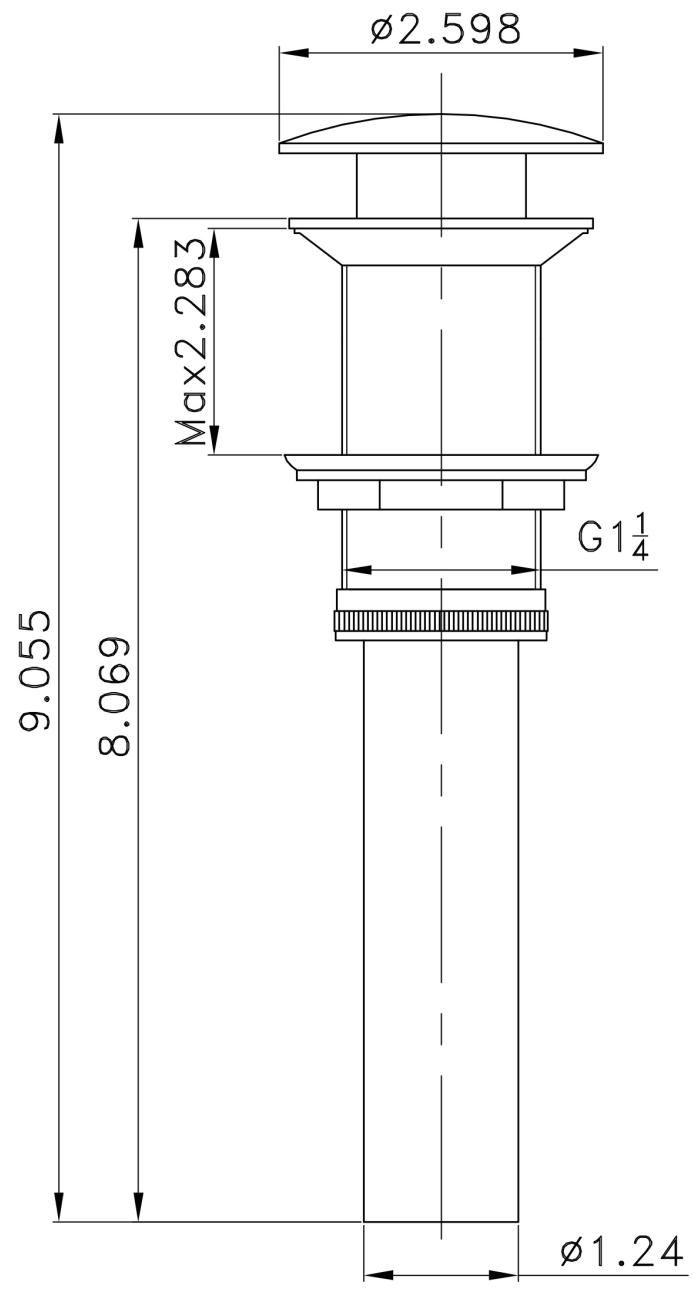

Feature(s):

- This product is a bundle (set of multiple products).
- This bathroom vessel sink set features a rectangle shape with a modern style.
- This product is made for above counter installation.
- DIY installation instructions are included in the box.
- This bathroom vessel sink set is designed for a 1 hole faucet and the faucet drilling location is on the center.
- This bathroom vessel sink set features 1 sink.
- This bathroom vessel sink set is made with ceramic.
- The primary color of this product is white and it comes with chrome hardware.
- Smooth non-porous surface; prevents from discoloration and fading.
- Double fired and glazed for durability and stain resistance.
- 1.75-in. standard USA-Canada drain opening.
- Constructed with lead-free brass, ensuring strength and durability.
- Solid bulky brass feel (not cheap and light).
- 21.5-in. Width (left to right).
- 15.75-in. Depth (back to front).
- 5-in. Height (top to bottom).
- All dimensions are nominal.
- This product can usually be shipped out in 1 day.
- Quality control approved in Canada.
- Each box on your order is physically opened-up and inspected to make sure only the highest quality product is shipped.
- We take and store photos of every single quality audit of every single order we ship.
- You can see them when you track your order on our website.
- THIS PRODUCT INCLUDE(S): 1x bathroom vessel sink in white color (1732), 1x bathroom sink faucet in chrome color (1786), 1x bathroom sink drain in chrome color (1796).

Product ID:	1796
Product Type:	Bathroom Vessel Sink Set
Shape:	Rectangle
Install Type:	Above Counter
Faucet Drilling:	1 Hole
Faucet Drilling Location:	Center
Overflow:	No
Num Of Sinks:	1
Includes Faucets:	Yes
Includes Drains:	Yes
Width Group:	20-in. - 29-in.
Front Bowl Thickness:	5
Material:	Ceramic
Style:	Modern
Finish:	Enamel Glaze
Hardware Color:	Chrome
Color:	White
Recommended Ship Method:	SP