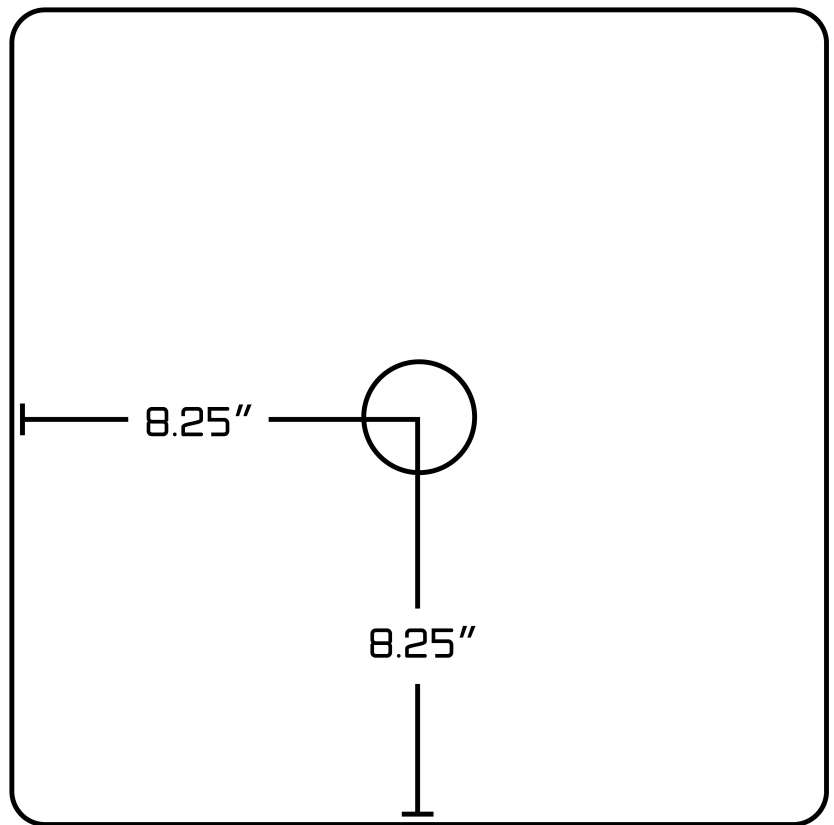

**Feature(s):**

- This product is a bundle (set of multiple products).
- This bathroom vessel sink set features a square shape with a modern style.
- This product is made for above counter installation.
- DIY installation instructions are included in the box.
- This bathroom vessel sink set is designed for a deck mount faucet and the faucet drilling location is on the deck mount.
- This bathroom vessel sink set features 1 sink.
- This bathroom vessel sink set is made with ceramic.
- The primary color of this product is white and it comes with chrome hardware.
- Constructed with lead-free brass, ensuring strength and durability.
- Solid bulky brass feel (not cheap and light).
- Smooth non-porous surface; prevents from discoloration and fading.
- Double fired and glazed for durability and stain resistance.
- 1.75-in. standard USA-Canada drain opening.
- 16.5-in. Width (left to right).
- 16.5-in. Depth (back to front).
- 4.75-in. Height (top to bottom).
- All dimensions are nominal.
- This product can usually be shipped out in 1 day.
- Quality control approved in Canada.
- Each box on your order is physically opened-up and inspected to make sure only the highest quality product is shipped.
- We take and store photos of every single quality audit of every single order we ship.
- You can see them when you track your order on our website.
- THIS PRODUCT INCLUDE(S): 1x bathroom sink faucet in chrome color (1780), 1x bathroom sink drain in chrome color (1796), 1x bathroom vessel sink in white color (11024).

Product ID:	11024
Product Type:	Bathroom Vessel Sink Set
Shape:	Square
Install Type:	Above Counter
Faucet Drilling:	Deck Mount
Faucet Drilling Location:	Deck Mount
Overflow:	No
Num Of Sinks:	1
Includes Faucets:	Yes
Includes Drains:	Yes
Width Group:	10-in. - 19-in.
Front Bowl Thickness:	5
Material:	Ceramic
Style:	Modern
Finish:	Enamel Glaze
Hardware Color:	Chrome
Color:	White
Recommended Ship Method:	SP

16.5"

16.5"

T  
4.75"