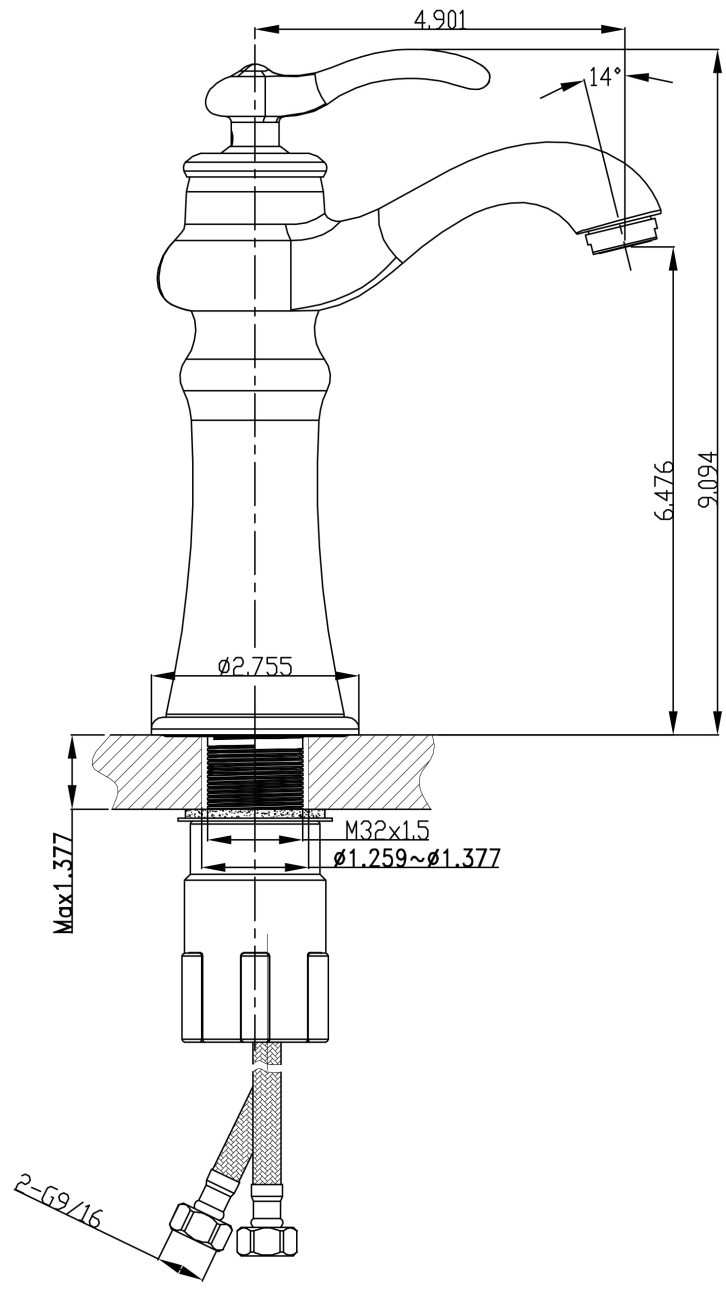

**Feature(s):**

- This product is a bundle (set of multiple products).
- This bathroom vessel sink set features a square shape with a modern style.
- This product is made for above counter installation.
- DIY installation instructions are included in the box.
- This bathroom vessel sink set is designed for a deck mount faucet and the faucet drilling location is on the deck mount.
- This bathroom vessel sink set features 1 sink.
- This bathroom vessel sink set is made with ceramic.
- The primary color of this product is white and it comes with chrome hardware.
- Constructed with lead-free brass, ensuring strength and durability.
- Solid bulky brass feel (not cheap and light).
- Smooth non-porous surface; prevents from discoloration and fading.
- Double fired and glazed for durability and stain resistance.
- 1.75-in. standard USA-Canada drain opening.
- 16.5-in. Width (left to right).
- 16.5-in. Depth (back to front).
- 4.75-in. Height (top to bottom).
- All dimensions are nominal.
- This product can usually be shipped out in 1 day.
- Quality control approved in Canada.
- Each box on your order is physically opened-up and inspected to make sure only the highest quality product is shipped.
- We take and store photos of every single quality audit of every single order we ship.
- You can see them when you track your order on our website.
- THIS PRODUCT INCLUDE(S): 1x bathroom sink faucet in chrome color (1780), 1x bathroom sink drain in chrome color (1796), 1x bathroom vessel sink in white color (11024).

Product ID:	11024
Product Type:	Bathroom Vessel Sink Set
Shape:	Square
Install Type:	Above Counter
Faucet Drilling:	Deck Mount
Faucet Drilling Location:	Deck Mount
Overflow:	No
Num Of Sinks:	1
Includes Faucets:	Yes
Includes Drains:	Yes
Width Group:	10-in. - 19-in.
Front Bowl Thickness:	5
Material:	Ceramic
Style:	Modern
Finish:	Enamel Glaze
Hardware Color:	Chrome
Color:	White
Recommended Ship Method:	SP