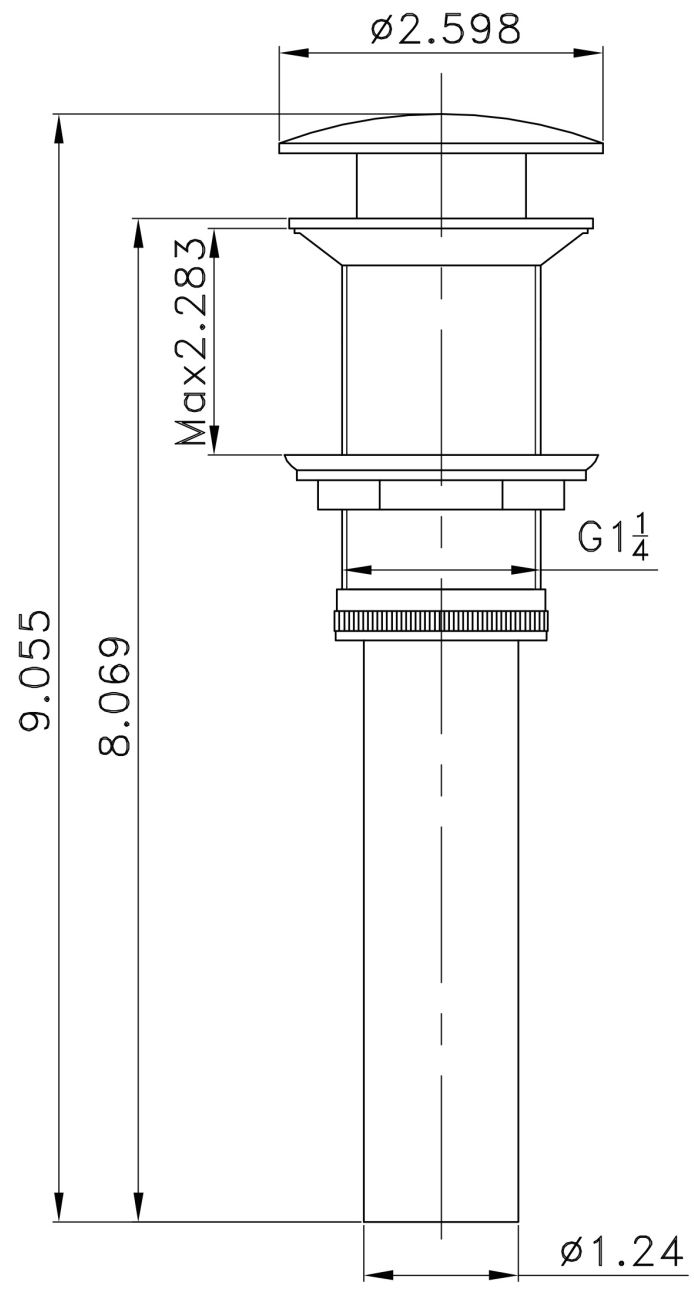

**Feature(s):**

- This product is a bundle (set of multiple products).
- This bathroom vessel sink set features a square shape with a modern style.
- This product is made for above counter installation.
- DIY installation instructions are included in the box.
- This bathroom vessel sink set is designed for a deck mount faucet and the faucet drilling location is on the deck mount.
- This bathroom vessel sink set features 1 sink.
- This bathroom vessel sink set is made with ceramic.
- The primary color of this product is white and it comes with chrome hardware.
- Constructed with lead-free brass, ensuring strength and durability.
- Solid bulky brass feel (not cheap and light).
- Smooth non-porous surface; prevents from discoloration and fading.
- Double fired and glazed for durability and stain resistance.
- 1.75-in. standard USA-Canada drain opening.
- 16.5-in. Width (left to right).
- 16.5-in. Depth (back to front).
- 4.75-in. Height (top to bottom).
- All dimensions are nominal.
- This product can usually be shipped out in 1 day.
- Quality control approved in Canada.
- Each box on your order is physically opened-up and inspected to make sure only the highest quality product is shipped.
- We take and store photos of every single quality audit of every single order we ship.
- You can see them when you track your order on our website.
- THIS PRODUCT INCLUDE(S): 1x bathroom sink faucet in chrome color (1780), 1x bathroom sink drain in chrome color (1796), 1x bathroom vessel sink in white color (11024).

Product ID:	11024
Product Type:	Bathroom Vessel Sink Set
Shape:	Square
Install Type:	Above Counter
Faucet Drilling:	Deck Mount
Faucet Drilling Location:	Deck Mount
Overflow:	No
Num Of Sinks:	1
Includes Faucets:	Yes
Includes Drains:	Yes
Width Group:	10-in. - 19-in.
Front Bowl Thickness:	5
Material:	Ceramic
Style:	Modern
Finish:	Enamel Glaze
Hardware Color:	Chrome
Color:	White
Recommended Ship Method:	SP