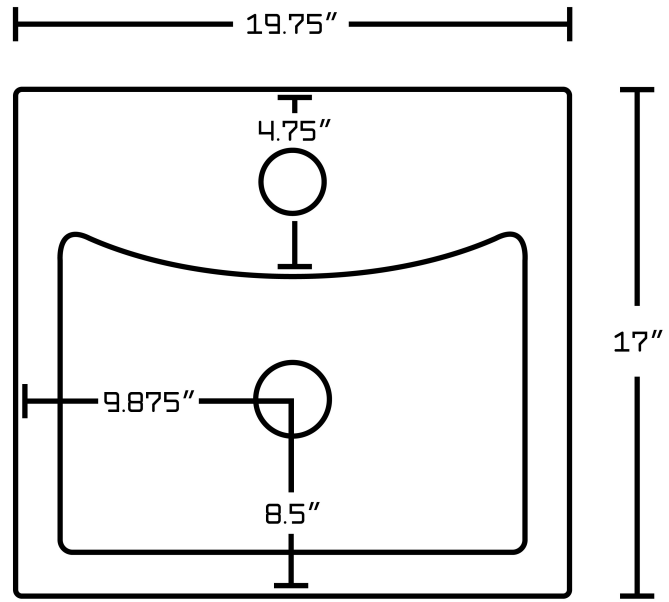

*Estimated as of 21 Jan 2022 1:25 PM.

Quality control approved in Canada. Each box on your order is physically opened-up and inspected to make sure only the highest quality product is shipped. We take and store photos of every single quality audit of every single order we ship. You can see them when you track your order on our website. This product is a group of multiple products. It features a rectangle shape. This bathroom vessel sink set is designed to be installed as a wall mount bathroom vessel sink set. It is constructed with ceramic. This bathroom vessel sink set comes with a enamel glaze finish in White color. It is designed for a 1 hole faucet.

| | |
|---------------------------|--------------------------|
| Product ID: | 1795 |
| Product Type: | Bathroom Vessel Sink Set |
| Shape: | Rectangle |
| Install Type: | Wall Mount |
| Faucet Drilling: | 1 Hole |
| Faucet Drilling Location: | Center |
| Overflow: | Yes |
| Num Of Sinks: | 1 |
| Includes Faucets: | Yes |
| Includes Drains: | Yes |
| Width Group: | 10-in. - 19-in. |
| Front Bowl Thickness: | 8 |
| Material: | Ceramic |
| Style: | Traditional |
| Finish: | Enamel Glaze |
| Hardware Color: | Chrome |
| Color: | White |
| Recommended Ship Method: | SP |