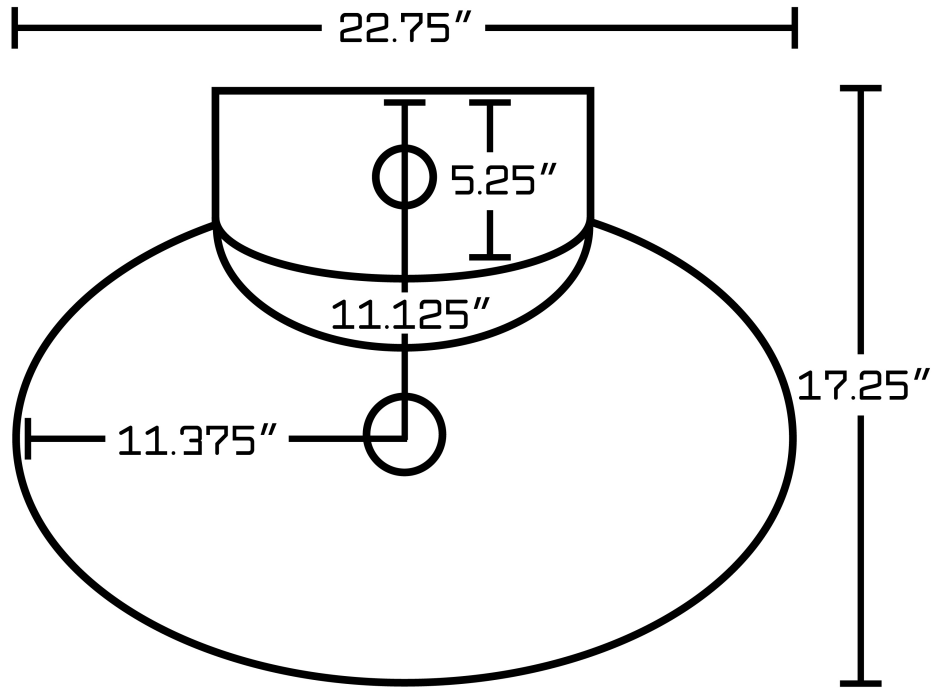

\*Estimated as of 21 Jan 2022 1:25 PM.

Quality control approved in Canada. Each box on your order is physically opened-up and inspected to make sure only the highest quality product is shipped. We take and store photos of every single quality audit of every single order we ship. You can see them when you track your order on our website. This product is a group of multiple products. It features a oval shape. This bathroom vessel sink set is designed to be installed as a wall mount bathroom vessel sink set. It is constructed with ceramic. This bathroom vessel sink set comes with a enamel glaze finish in White color. It is designed for a 1 hole faucet.

Product ID:	1795
Product Type:	Bathroom Vessel Sink Set
Shape:	Oval
Install Type:	Wall Mount
Faucet Drilling:	1 Hole
Faucet Drilling Location:	Center
Overflow:	Yes
Num Of Sinks:	1
Includes Faucets:	Yes
Includes Drains:	Yes
Width Group:	20-in. - 29-in.
Front Bowl Thickness:	8
Material:	Ceramic
Style:	Traditional
Finish:	Enamel Glaze
Hardware Color:	Chrome
Color:	White
Recommended Ship Method:	SP