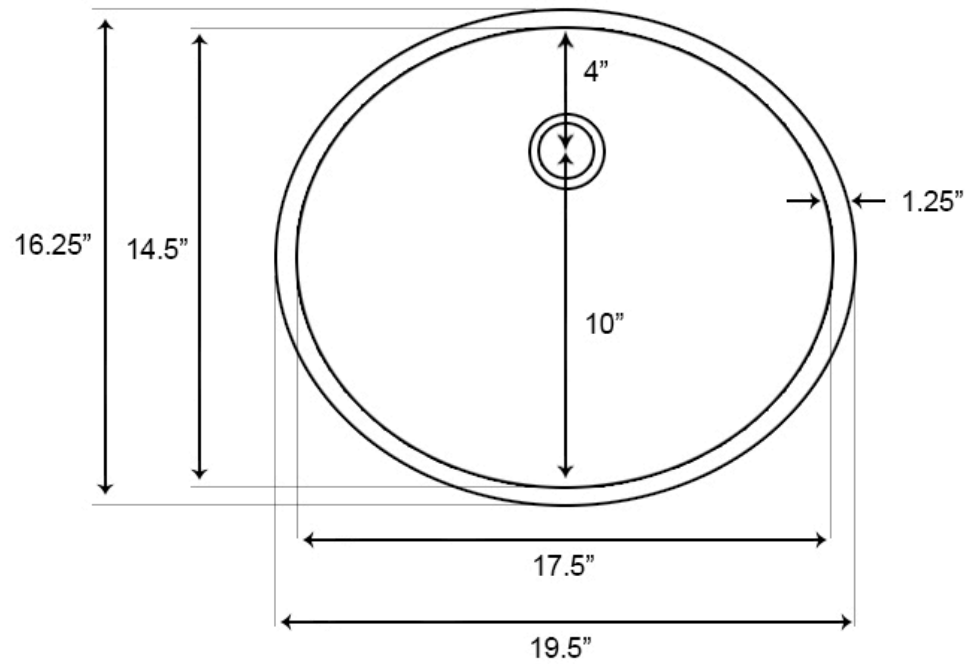

	1	20326	N/A	Overflow Cap	1.25-in. W Stainless Steel Overflow Cap In Chrome Color	Chrome	876	0	
---	---	-------	-----	--------------	---	--------	-----	---	--

*Estimated as of 21 Jan 2022 1:24 PM.

Quality control approved in Canada. Each box on your order is physically opened-up and inspected to make sure only the highest quality product is shipped. We take and store photos of every single quality audit of every single order we ship. You can see them when you track your order on our website. This product is a group of multiple products. It features a oval shape. This bathroom undermount sink set is designed to be installed as a undermount bathroom undermount sink set. It is constructed with ceramic. This bathroom undermount sink set comes with a enamel glaze finish in White color. This transitional bathroom undermount sink set product is CUPC certified. It is designed for a 3h8-in. faucet.

Product ID:	20326
Product Type:	Bathroom Undermount Sink Set
Shape:	Oval
Install Type:	Undermount
Faucet Drilling:	3H8-in.
Overflow:	Yes
Num Of Sinks:	1
Includes Faucets:	Yes
Includes Drains:	Yes
Undermount Sinks Color:	White
Width Group:	10-in. - 19-in.
Material:	Ceramic
Certification:	CUPC
Style:	Transitional
Finish:	Enamel Glaze
Hardware Color:	Chrome
Color:	White
Recommended Ship Method:	SP