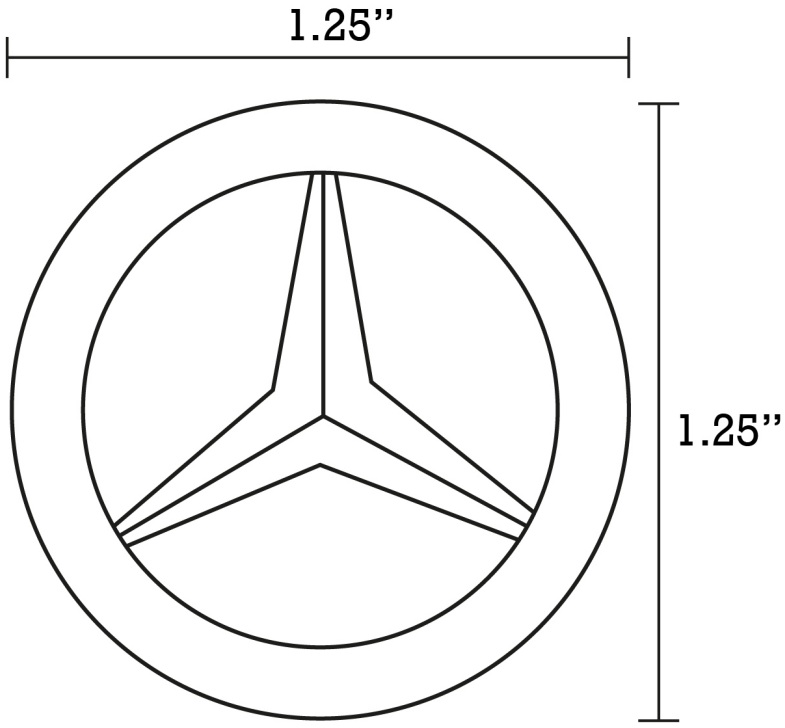

Product ID:	20326
Product Type:	Bathroom Undermount Sink Set
Shape:	Oval
Install Type:	Undermount
Faucet Drilling:	3H8-in.
Overflow:	Yes
Num Of Sinks:	1
Includes Faucets:	Yes
Includes Drains:	Yes
Undermount Sinks Color:	White
Width Group:	10-in. - 19-in.
Material:	Ceramic
Certification:	CUPC
Style:	Transitional
Finish:	Enamel Glaze
Hardware Color:	Chrome
Color:	White
Recommended Ship Method:	SP