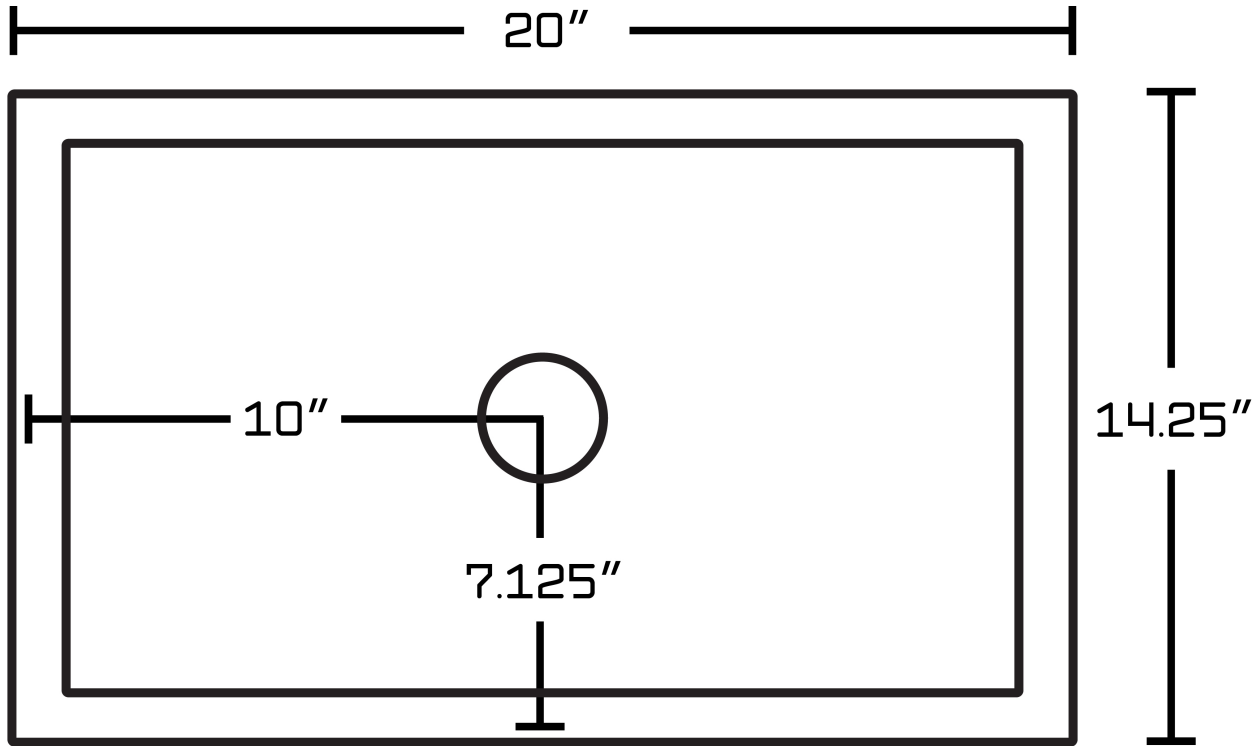

*Estimated as of 21 Jan 2022 1:27 PM.

Quality control approved in Canada. Each box on your order is physically opened-up and inspected to make sure only the highest quality product is shipped. We take and store photos of every single quality audit of every single order we ship. You can see them when you track your order on our website. This product is a group of multiple products. It features a rectangle shape. This bathroom vessel sink set is designed to be installed as a above counter bathroom vessel sink set. It is constructed with ceramic. This bathroom vessel sink set comes with a enamel glaze finish in White color. It is designed for a deck mount faucet.

Product ID:	1795
Product Type:	Bathroom Vessel Sink Set
Shape:	Rectangle
Install Type:	Above Counter
Faucet Drilling:	Deck Mount
Faucet Drilling Location:	Deck Mount
Overflow:	Yes
Num Of Sinks:	1
Includes Faucets:	Yes
Includes Drains:	Yes
Width Group:	20-in. - 29-in.
Front Bowl Thickness:	6
Material:	Ceramic
Style:	Transitional
Finish:	Enamel Glaze
Hardware Color:	Chrome
Color:	White
Recommended Ship Method:	SP