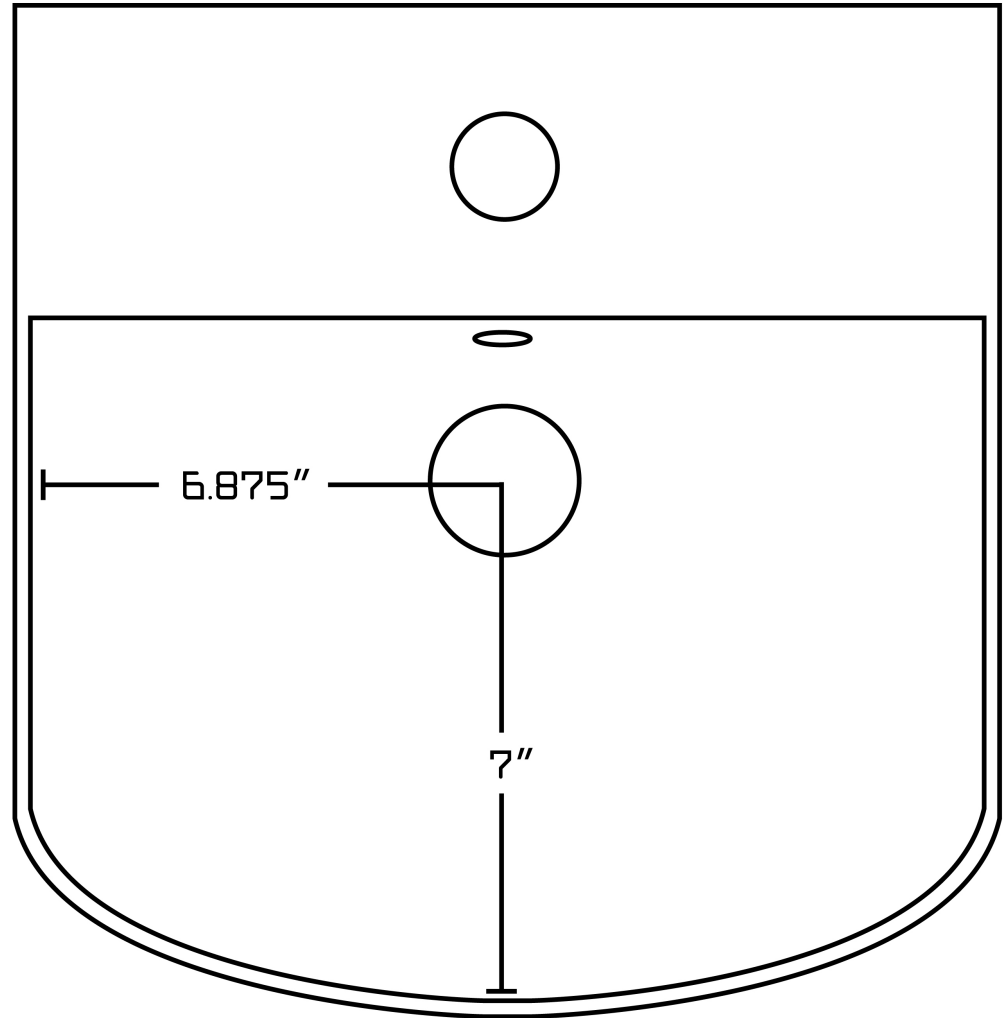

**Feature(s):**

- This product is a bundle (set of multiple products).
- This bathroom vessel sink set features a rectangle shape with a modern style.
- This product is made for wall mount installation.
- DIY installation instructions are included in the box.
- This bathroom vessel sink set is designed for a 1 hole faucet and the faucet drilling location is on the center.
- Comes with an overflow for safety.
- This bathroom vessel sink set features 1 sink.
- This bathroom vessel sink set is made with ceramic.
- The primary color of this product is white and it comes with chrome hardware.
- Constructed with lead-free brass, ensuring strength and durability.
- Solid bulky brass feel (not cheap and light).
- Smooth non-porous surface; prevents from discoloration and fading.
- Double fired and glazed for durability and stain resistance.
- 1.75-in. standard USA-Canada drain opening.
- 13.75-in. Width (left to right).
- 14-in. Depth (back to front).
- 3.75-in. Height (top to bottom).
- All dimensions are nominal.
- This product can usually be shipped out in 1 day.
- Quality control approved in Canada.
- Each box on your order is physically opened-up and inspected to make sure only the highest quality product is shipped.
- We take and store photos of every single quality audit of every single order we ship.
- You can see them when you track your order on our website.
- THIS PRODUCT INCLUDE(S): 1x bathroom sink faucet in chrome color (1784), 1x bathroom sink drain in chrome color (1795), 1x bathroom vessel sink in white color (20281).

Product ID:	20281
Product Type:	Bathroom Vessel Sink Set
Shape:	Rectangle
Install Type:	Wall Mount
Faucet Drilling:	1 Hole
Faucet Drilling Location:	Center
Overflow:	Yes
Num Of Sinks:	1
Includes Faucets:	Yes
Includes Drains:	Yes
Width Group:	10-in. - 19-in.
Front Bowl Thickness:	4
Material:	Ceramic
Style:	Modern
Finish:	Enamel Glaze
Hardware Color:	Chrome
Color:	White
Recommended Ship Method:	SP

13.75"

14"

6.875"

7"

14"