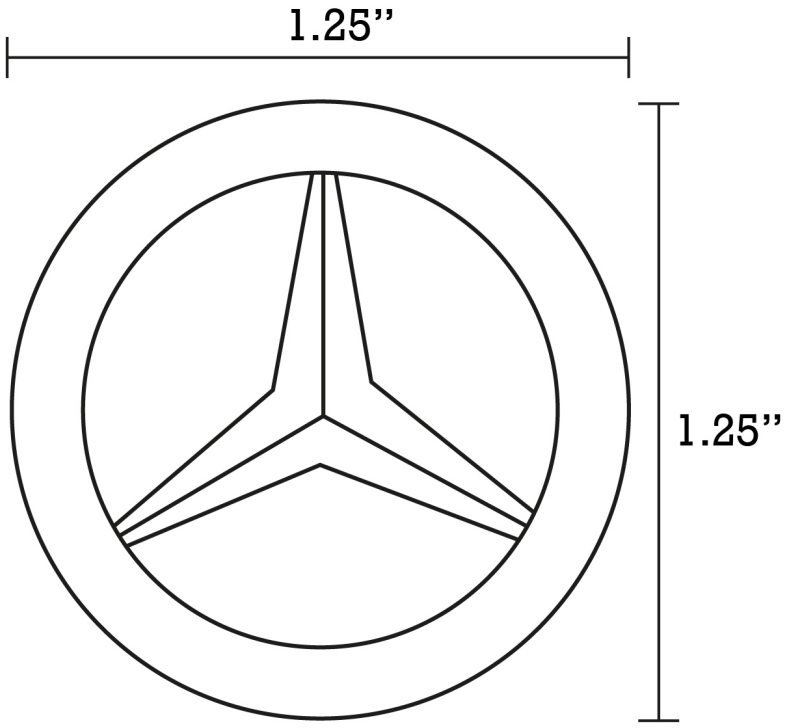

Product ID:	20326
Product Type:	Bathroom Undermount Sink Set
Shape:	Oval
Install Type:	Undermount
Faucet Drilling:	3H8-in.
Overflow:	Yes
Num Of Sinks:	1
Includes Faucets:	Yes
Includes Drains:	Yes
Undermount Sinks Color:	Biscuit
Width Group:	10-in. - 19-in.
Material:	Ceramic
Certification:	CUPC
Style:	Transitional
Finish:	Enamel Glaze
Hardware Color:	Chrome
Color:	Biscuit
Recommended Ship Method:	SP