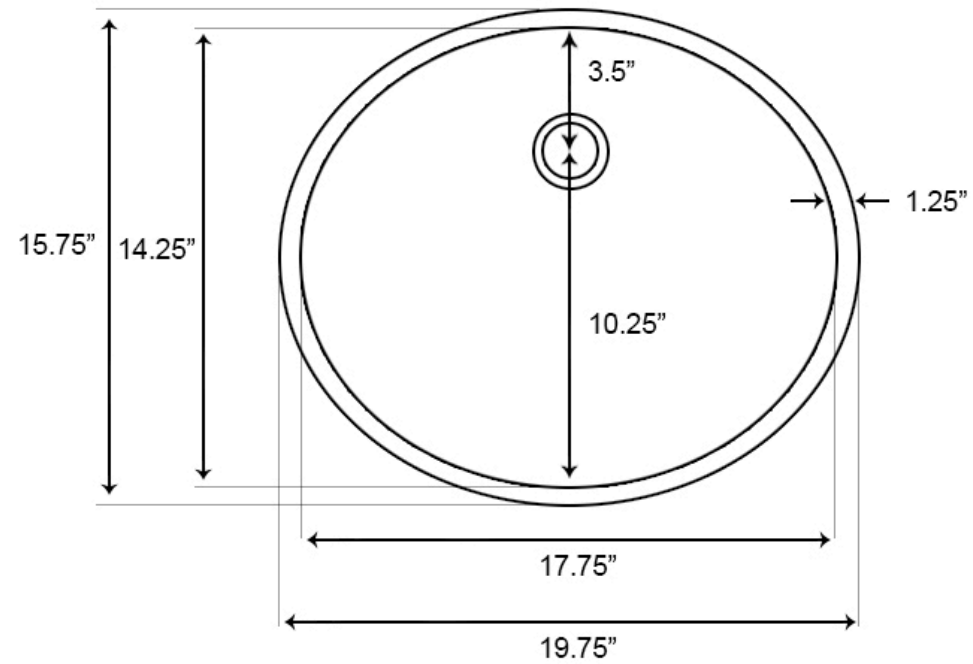

	1	20326	N/A	Overflow Cap	1.25-in. W Stainless Steel Overflow Cap In Chrome Color	Chrome	876	0	
---	---	-------	-----	--------------	---	--------	-----	---	--

*Estimated as of 21 Jan 2022 1:24 PM.

Quality control approved in Canada. Each box on your order is physically opened-up and inspected to make sure only the highest quality product is shipped. We take and store photos of every single quality audit of every single order we ship. You can see them when you track your order on our website. This product is a group of multiple products. It features a oval shape. This bathroom undermount sink set is designed to be installed as a undermount bathroom undermount sink set. It is constructed with ceramic. This bathroom undermount sink set comes with a enamel glaze finish in Biscuit color. This transitional bathroom undermount sink set product is CUPC certified. It is designed for a 3h8-in. faucet.

Product ID:	20326
Product Type:	Bathroom Undermount Sink Set
Shape:	Oval
Install Type:	Undermount
Faucet Drilling:	3H8-in.
Overflow:	Yes
Num Of Sinks:	1
Includes Faucets:	Yes
Includes Drains:	Yes
Undermount Sinks Color:	Biscuit
Width Group:	10-in. - 19-in.
Material:	Ceramic
Certification:	CUPC
Style:	Transitional
Finish:	Enamel Glaze
Hardware Color:	Chrome
Color:	Biscuit
Recommended Ship Method:	SP