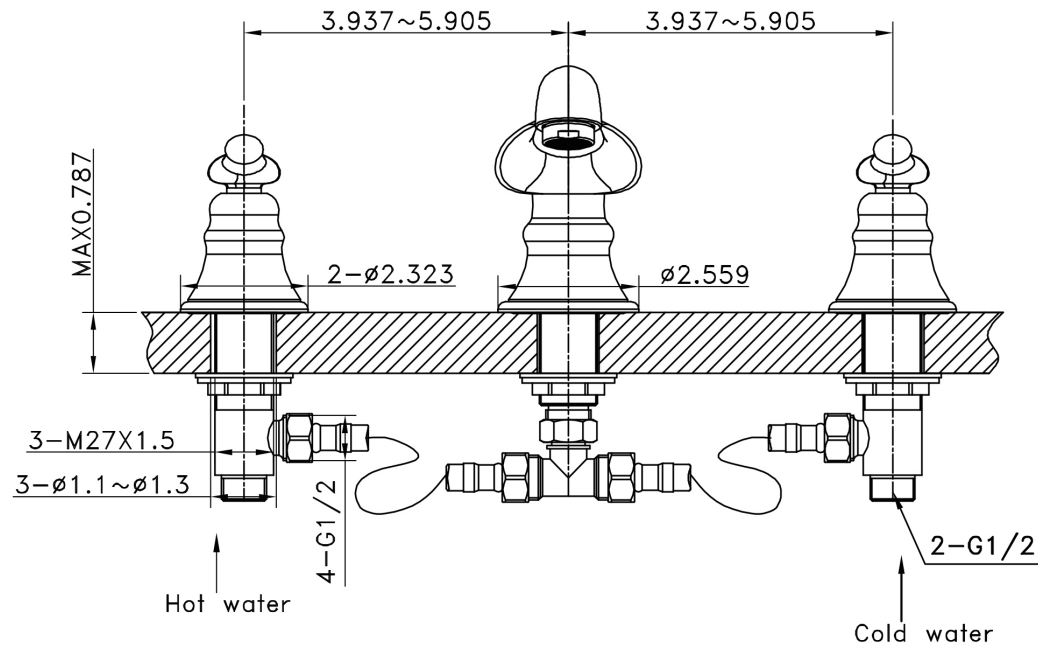

Product ID:	20326
Product Type:	Bathroom Undermount Sink Set
Shape:	Oval
Install Type:	Undermount
Faucet Drilling:	3H8-in.
Overflow:	Yes
Num Of Sinks:	1
Includes Faucets:	Yes
Includes Drains:	Yes
Undermount Sinks Color:	Biscuit
Width Group:	10-in. - 19-in.
Material:	Ceramic
Certification:	CUPC
Style:	Transitional
Finish:	Enamel Glaze
Hardware Color:	Chrome
Color:	Biscuit
Recommended Ship Method:	SP