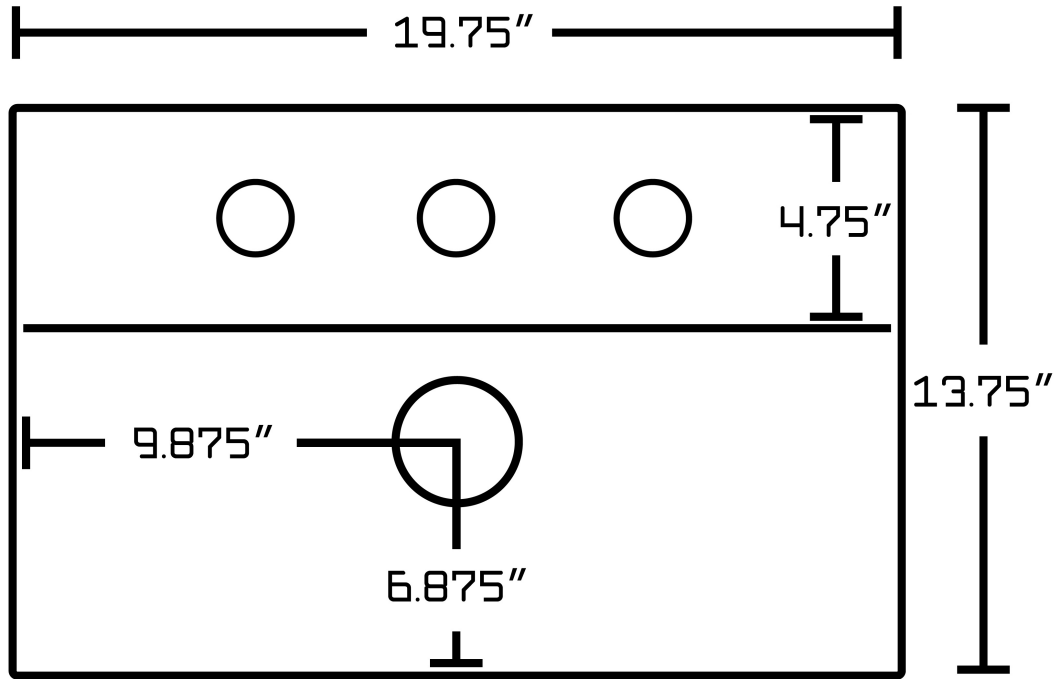

*Estimated as of 21 Jan 2022 1:28 PM.

Quality control approved in Canada. Each box on your order is physically opened-up and inspected to make sure only the highest quality product is shipped. We take and store photos of every single quality audit of every single order we ship. You can see them when you track your order on our website. This product is a group of multiple products. It features a rectangle shape. This bathroom vessel sink set is designed to be installed as a wall mount bathroom vessel sink set. It is constructed with ceramic. This bathroom vessel sink set comes with an enamel glaze finish in White color. It is designed for a 3h8-in. faucet.

| | |
|---------------------------|--------------------------|
| Product ID: | 1795 |
| Product Type: | Bathroom Vessel Sink Set |
| Shape: | Rectangle |
| Install Type: | Wall Mount |
| Faucet Drilling: | 3H8-in. |
| Faucet Drilling Location: | Center |
| Overflow: | Yes |
| Num Of Sinks: | 1 |
| Includes Faucets: | Yes |
| Includes Drains: | Yes |
| Width Group: | 10-in. - 19-in. |
| Front Bowl Thickness: | 5 |
| Material: | Ceramic |
| Style: | Modern |
| Finish: | Enamel Glaze |
| Hardware Color: | Chrome |
| Color: | White |
| Recommended Ship Method: | SP |