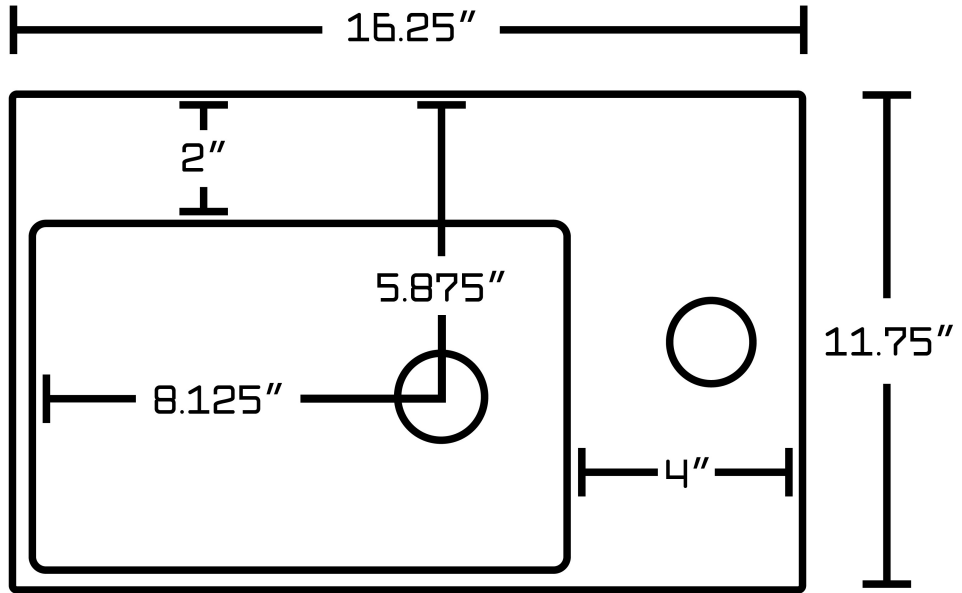

*Estimated as of 21 Jan 2022 1:27 PM.

Quality control approved in Canada. Each box on your order is physically opened-up and inspected to make sure only the highest quality product is shipped. We take and store photos of every single quality audit of every single order we ship. You can see them when you track your order on our website. This product is a group of multiple products. It features a rectangle shape. This bathroom vessel sink set is designed to be installed as a above counter bathroom vessel sink set. It is constructed with ceramic. This bathroom vessel sink set comes with a enamel glaze finish in White color. It is designed for a 1 hole faucet.

Product ID:	1796
Product Type:	Bathroom Vessel Sink Set
Shape:	Rectangle
Install Type:	Above Counter
Faucet Drilling:	1 Hole
Faucet Drilling Location:	Right
Overflow:	No
Num Of Sinks:	1
Includes Faucets:	Yes
Includes Drains:	Yes
Width Group:	10-in. - 19-in.
Front Bowl Thickness:	6
Material:	Ceramic
Style:	Transitional
Finish:	Enamel Glaze
Hardware Color:	Chrome
Color:	White
Recommended Ship Method:	SP