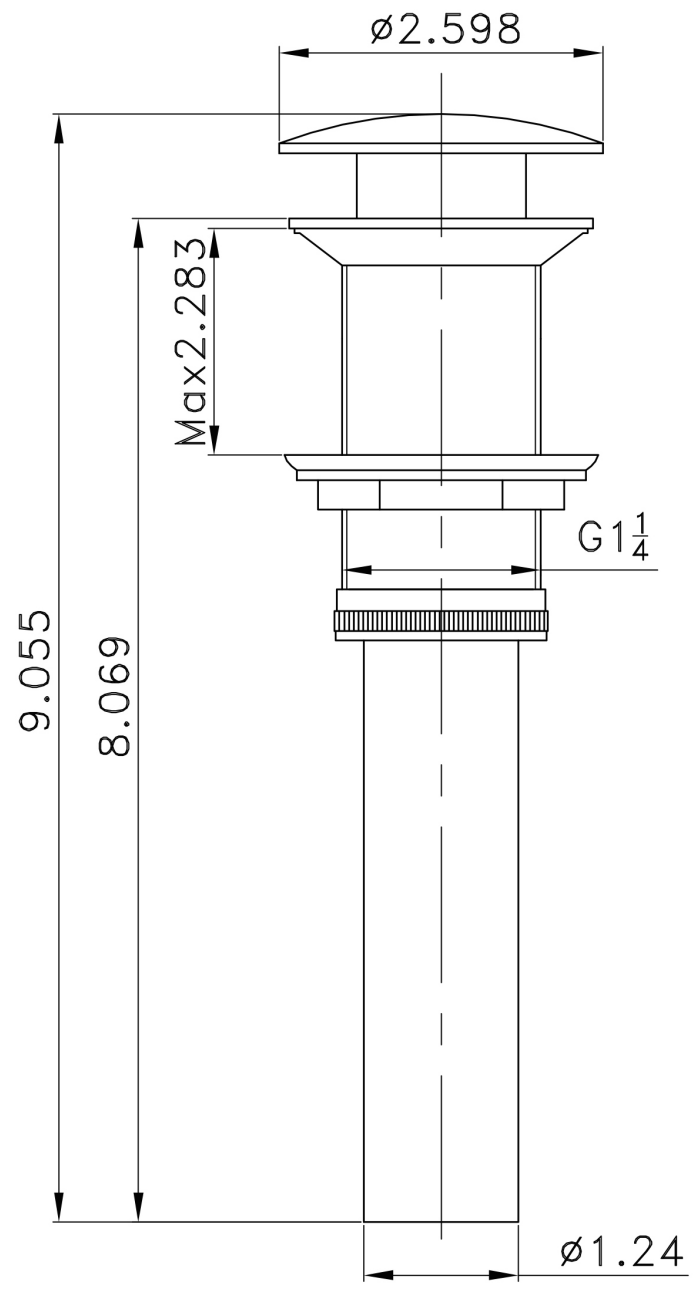

Feature(s):

- This product is a bundle (set of multiple products).
- This bathroom vessel sink set features a rectangle shape with a transitional style.
- This product is made for above counter installation.
- DIY installation instructions are included in the box.
- This bathroom vessel sink set is designed for a 1 hole faucet and the faucet drilling location is on the right.
- This bathroom vessel sink set features 1 sink.
- This bathroom vessel sink set is made with ceramic.
- The primary color of this product is white and it comes with chrome hardware.
- Smooth non-porous surface; prevents from discoloration and fading.
- Double fired and glazed for durability and stain resistance.
- 1.75-in. standard USA-Canada drain opening.
- Constructed with lead-free brass, ensuring strength and durability.
- Solid bulky brass feel (not cheap and light).
- 16.25-in. Width (left to right).
- 11.75-in. Depth (back to front).
- 4.5-in. Height (top to bottom).
- All dimensions are nominal.
- This product can usually be shipped out in 1 day.
- Quality control approved in Canada.
- Each box on your order is physically opened-up and inspected to make sure only the highest quality product is shipped.
- We take and store photos of every single quality audit of every single order we ship.
- You can see them when you track your order on our website.
- THIS PRODUCT INCLUDE(S): 1x bathroom vessel sink in white color (1301), 1x bathroom sink faucet in chrome color (1779), 1x bathroom sink drain in chrome color (1796).

Product ID:	1796
Product Type:	Bathroom Vessel Sink Set
Shape:	Rectangle
Install Type:	Above Counter
Faucet Drilling:	1 Hole
Faucet Drilling Location:	Right
Overflow:	No
Num Of Sinks:	1
Includes Faucets:	Yes
Includes Drains:	Yes
Width Group:	10-in. - 19-in.
Front Bowl Thickness:	6
Material:	Ceramic
Style:	Transitional
Finish:	Enamel Glaze
Hardware Color:	Chrome
Color:	White
Recommended Ship Method:	SP