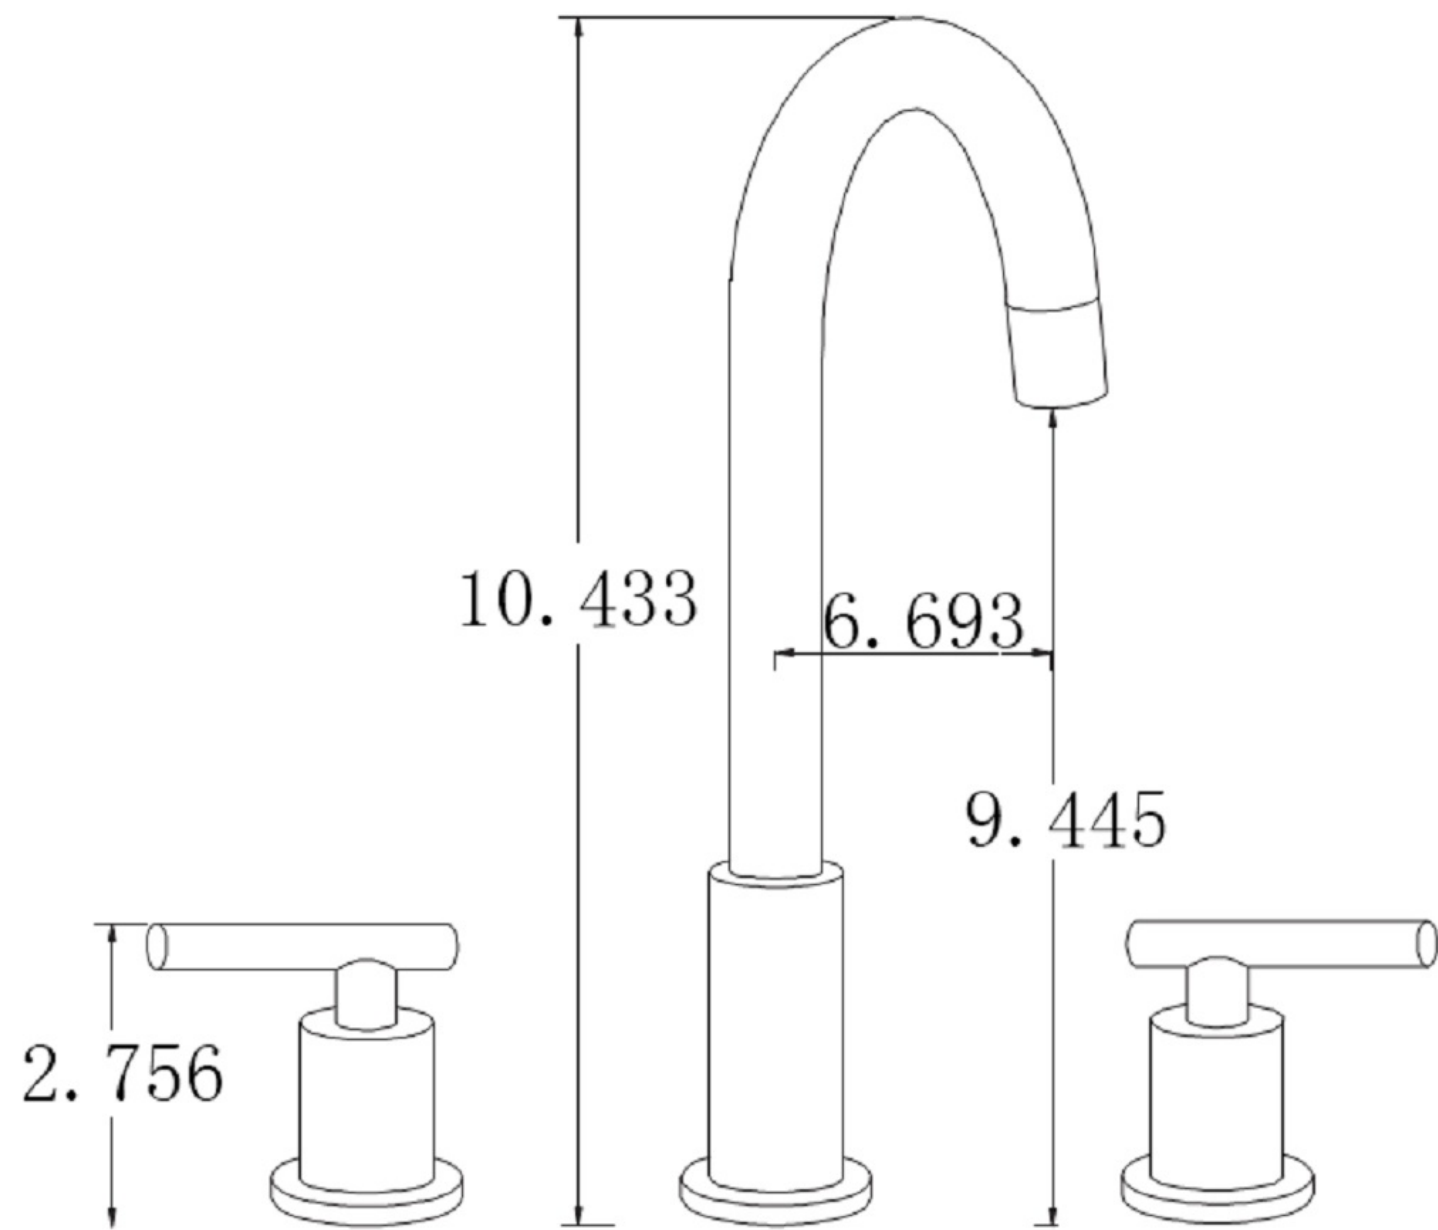

**Feature(s):**

- This product is a bundle (set of multiple products).
- This bathroom vessel sink set features a rectangle shape with a transitional style.
- This product is made for wall mount installation.
- DIY installation instructions are included in the box.
- This bathroom vessel sink set is designed for a 3h8-in. faucet and the faucet drilling location is on the center.
- Comes with an overflow for safety.
- This bathroom vessel sink set features 1 sink.
- This bathroom vessel sink set is made with ceramic.
- The primary color of this product is white and it comes with chrome hardware.
- Smooth non-porous surface; prevents from discoloration and fading.
- Double fired and glazed for durability and stain resistance.
- 1.75-in. standard USA-Canada drain opening.
- Constructed with lead-free brass, ensuring strength and durability.
- Solid bulky brass feel (not cheap and light).
- 21-in. Width (left to right).
- 16.5-in. Depth (back to front).
- 6-in. Height (top to bottom).
- All dimensions are nominal.
- This product can usually be shipped out in 1 day.
- Quality control approved in Canada.
- Each box on your order is physically opened-up and inspected to make sure only the highest quality product is shipped.
- We take and store photos of every single quality audit of every single order we ship.
- You can see them when you track your order on our website.
- THIS PRODUCT INCLUDE(S): 1x bathroom vessel sink in white color (692), 1x bathroom sink drain in chrome color (1795), 1x bathroom sink faucet in chrome color (7911).

Product ID:	7911
Product Type:	Bathroom Vessel Sink Set
Shape:	Rectangle
Install Type:	Wall Mount
Faucet Drilling:	3H8-in.
Faucet Drilling Location:	Center
Overflow:	Yes
Num Of Sinks:	1
Includes Faucets:	Yes
Includes Drains:	Yes
Width Group:	20-in. - 29-in.
Front Bowl Thickness:	6
Material:	Ceramic
Style:	Transitional
Finish:	Enamel Glaze
Hardware Color:	Chrome
Color:	White
Recommended Ship Method:	SP