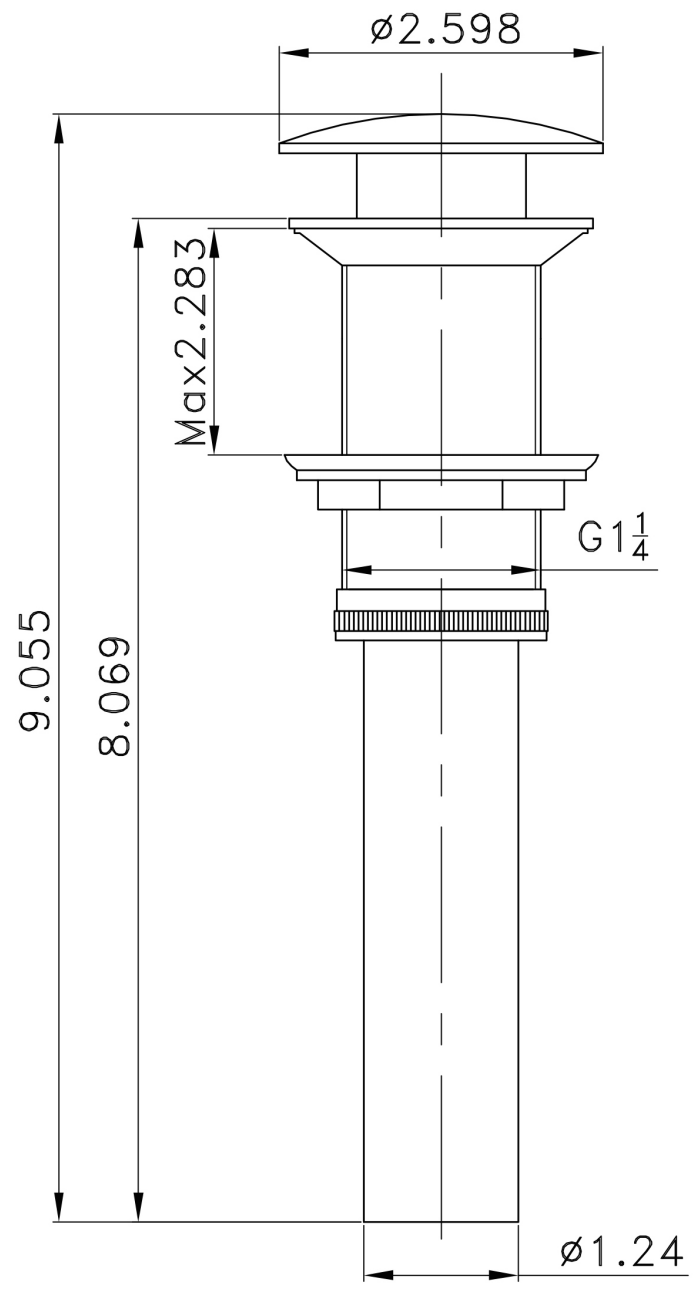

Feature(s):

- This product is a bundle (set of multiple products).
- This bathroom vessel sink set features a square shape with a modern style.
- This product is made for above counter installation.
- DIY installation instructions are included in the box.
- This bathroom vessel sink set is designed for a 1 hole faucet and the faucet drilling location is on the center.
- This bathroom vessel sink set features 1 sink.
- This bathroom vessel sink set is made with ceramic.
- The primary color of this product is white and it comes with chrome hardware.
- Smooth non-porous surface; prevents from discoloration and fading.
- Double fired and glazed for durability and stain resistance.
- 1.75-in. standard USA-Canada drain opening.
- Constructed with lead-free brass, ensuring strength and durability.
- Solid bulky brass feel (not cheap and light).
- 17.5-in. Width (left to right).
- 17.5-in. Depth (back to front).
- 3.75-in. Height (top to bottom).
- All dimensions are nominal.
- This product can usually be shipped out in 1 day.
- Quality control approved in Canada.
- Each box on your order is physically opened-up and inspected to make sure only the highest quality product is shipped.
- We take and store photos of every single quality audit of every single order we ship.
- You can see them when you track your order on our website.
- THIS PRODUCT INCLUDE(S): 1x bathroom vessel sink in white color (595), 1x bathroom sink faucet in chrome color (1779), 1x bathroom sink drain in chrome color (1796).

Product ID:	1796
Product Type:	Bathroom Vessel Sink Set
Shape:	Square
Install Type:	Above Counter
Faucet Drilling:	1 Hole
Faucet Drilling Location:	Center
Overflow:	No
Num Of Sinks:	1
Includes Faucets:	Yes
Includes Drains:	Yes
Width Group:	10-in. - 19-in.
Front Bowl Thickness:	4
Material:	Ceramic
Style:	Modern
Finish:	Enamel Glaze
Hardware Color:	Chrome
Color:	White
Recommended Ship Method:	SP