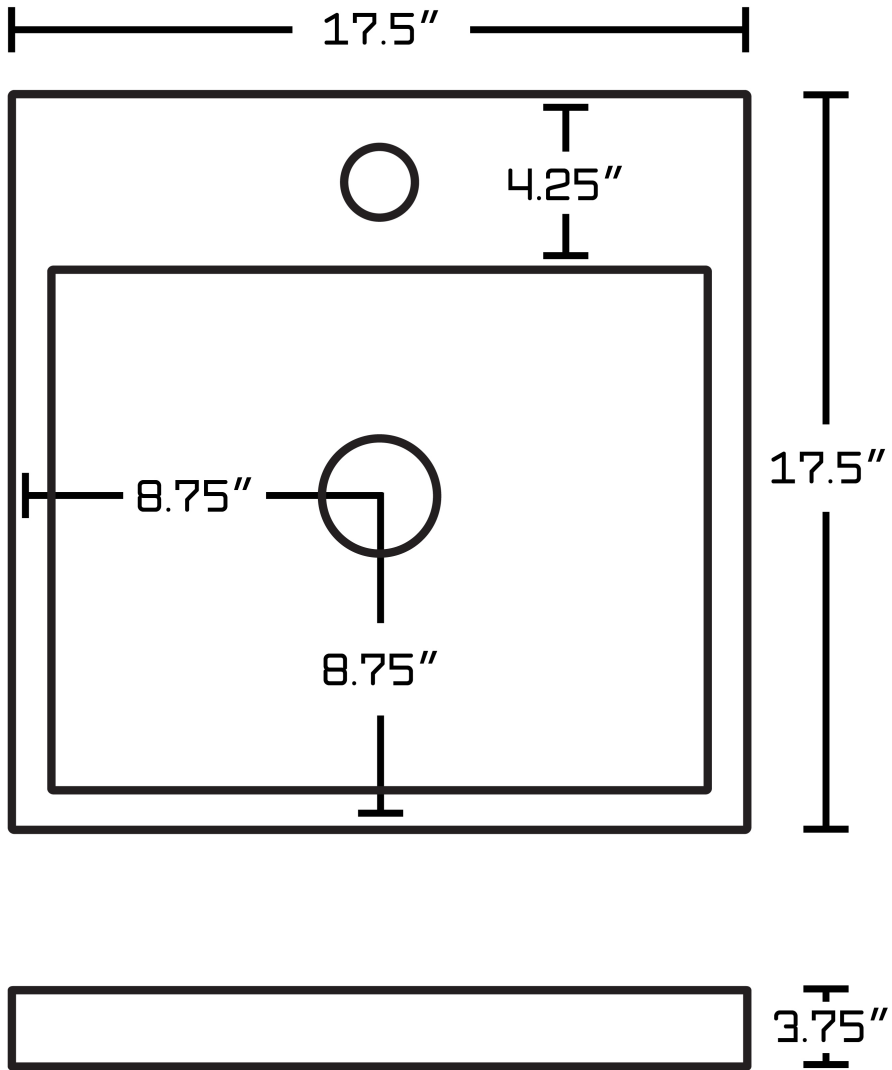

Feature(s):

- This product is a bundle (set of multiple products).
- This bathroom vessel sink set features a square shape with a modern style.
- This product is made for above counter installation.
- DIY installation instructions are included in the box.
- This bathroom vessel sink set is designed for a 1 hole faucet and the faucet drilling location is on the center.
- This bathroom vessel sink set features 1 sink.
- This bathroom vessel sink set is made with ceramic.
- The primary color of this product is white and it comes with chrome hardware.
- Smooth non-porous surface; prevents from discoloration and fading.
- Double fired and glazed for durability and stain resistance.
- 1.75-in. standard USA-Canada drain opening.
- Constructed with lead-free brass, ensuring strength and durability.
- Solid bulky brass feel (not cheap and light).
- 17.5-in. Width (left to right).
- 17.5-in. Depth (back to front).
- 3.75-in. Height (top to bottom).
- All dimensions are nominal.
- This product can usually be shipped out in 1 day.
- Quality control approved in Canada.
- Each box on your order is physically opened-up and inspected to make sure only the highest quality product is shipped.
- We take and store photos of every single quality audit of every single order we ship.
- You can see them when you track your order on our website.
- THIS PRODUCT INCLUDE(S): 1x bathroom vessel sink in white color (595), 1x bathroom sink faucet in chrome color (1779), 1x bathroom sink drain in chrome color (1796).

Product ID:	1796
Product Type:	Bathroom Vessel Sink Set
Shape:	Square
Install Type:	Above Counter
Faucet Drilling:	1 Hole
Faucet Drilling Location:	Center
Overflow:	No
Num Of Sinks:	1
Includes Faucets:	Yes
Includes Drains:	Yes
Width Group:	10-in. - 19-in.
Front Bowl Thickness:	4
Material:	Ceramic
Style:	Modern
Finish:	Enamel Glaze
Hardware Color:	Chrome
Color:	White
Recommended Ship Method:	SP