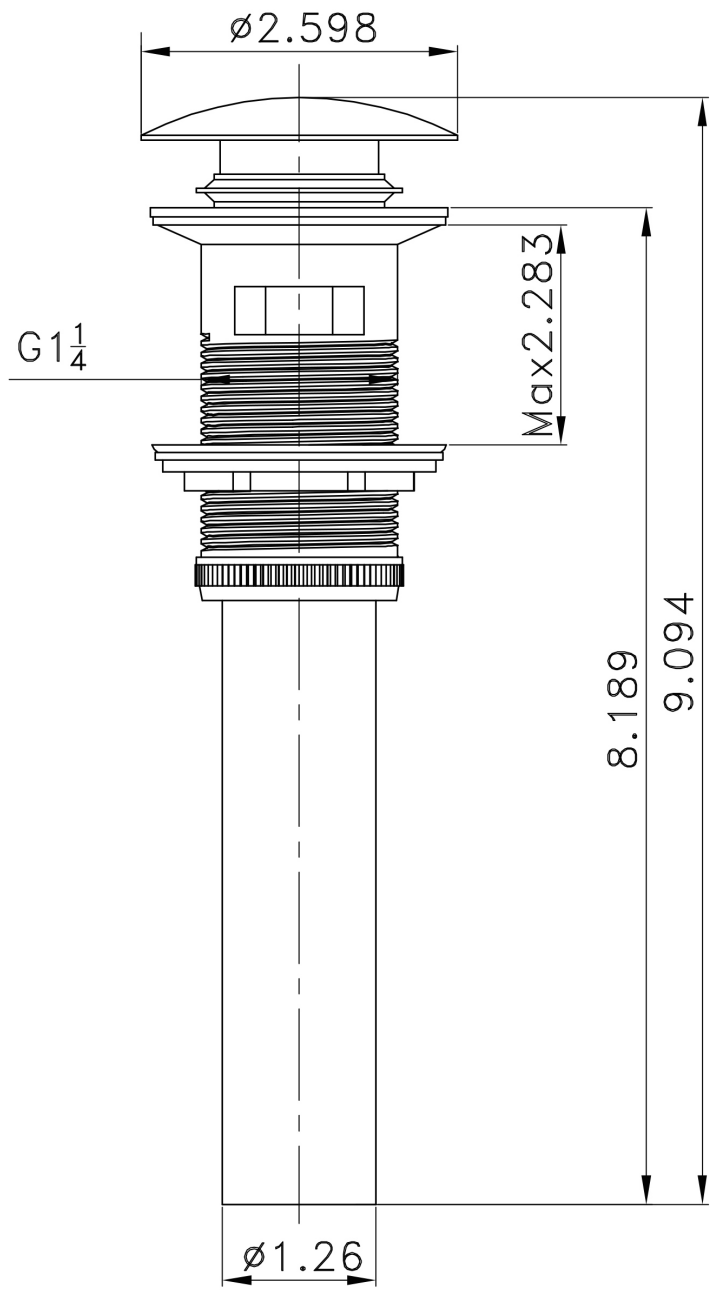

Feature(s):

- This product is a bundle (set of multiple products).
- This bathroom vessel sink set features a rectangle shape with a modern style.
- This product is made for above counter installation.
- DIY installation instructions are included in the box.
- This bathroom vessel sink set is designed for a 3h8-in. faucet and the faucet drilling location is on the center.
- Comes with an overflow for safety.
- This bathroom vessel sink set features 1 sink.
- This bathroom vessel sink set is made with ceramic.
- The primary color of this product is white and it comes with chrome hardware.
- Smooth non-porous surface; prevents from discoloration and fading.
- Double fired and glazed for durability and stain resistance.
- 1.75-in. standard USA-Canada drain opening.
- Constructed with lead-free brass, ensuring strength and durability.
- Solid bulky brass feel (not cheap and light).
- 19.75-in. Width (left to right).
- 13.75-in. Depth (back to front).
- 4.25-in. Height (top to bottom).
- All dimensions are nominal.
- This product can usually be shipped out in 1 day.
- Quality control approved in Canada.
- Each box on your order is physically opened-up and inspected to make sure only the highest quality product is shipped.
- We take and store photos of every single quality audit of every single order we ship.
- You can see them when you track your order on our website.
- THIS PRODUCT INCLUDE(S): 1x bathroom vessel sink in white color (1330), 1x bathroom sink faucet in chrome color (1781), 1x bathroom sink drain in chrome color (1795).

Product ID:	1795
Product Type:	Bathroom Vessel Sink Set
Shape:	Rectangle
Install Type:	Above Counter
Faucet Drilling:	3H8-in.
Faucet Drilling Location:	Center
Overflow:	Yes
Num Of Sinks:	1
Includes Faucets:	Yes
Includes Drains:	Yes
Width Group:	10-in. - 19-in.
Front Bowl Thickness:	5
Material:	Ceramic
Style:	Modern
Finish:	Enamel Glaze
Hardware Color:	Chrome
Color:	White
Recommended Ship Method:	SP