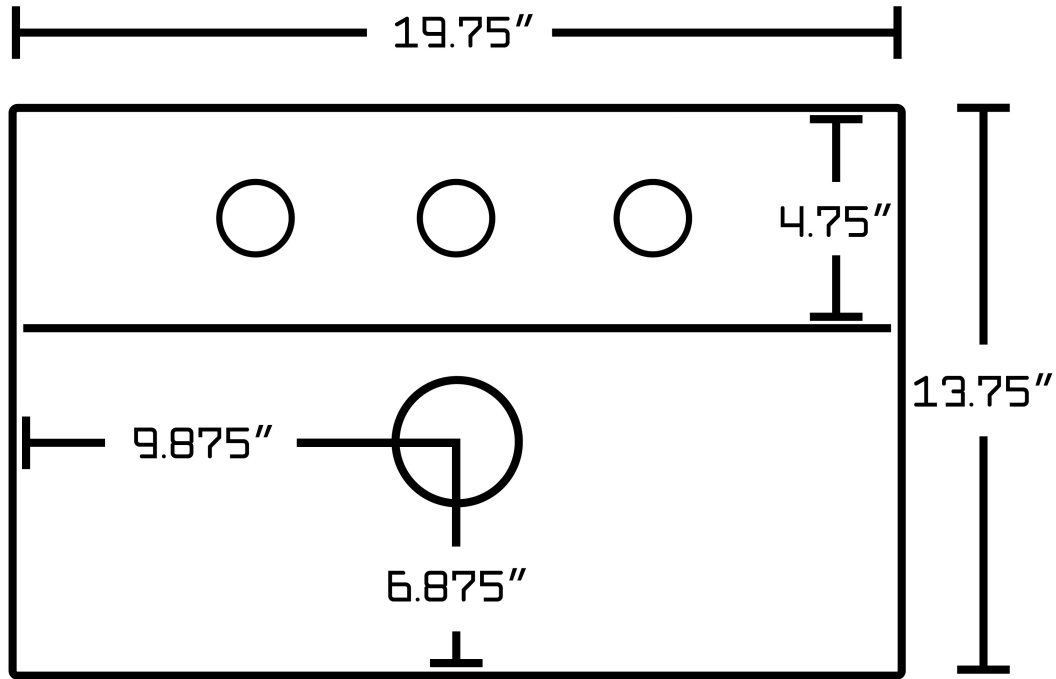

*Estimated as of 21 Jan 2022 1:27 PM.

Quality control approved in Canada. Each box on your order is physically opened-up and inspected to make sure only the highest quality product is shipped. We take and store photos of every single quality audit of every single order we ship. You can see them when you track your order on our website. This product is a group of multiple products. It features a rectangle shape. This bathroom vessel sink set is designed to be installed as a above counter bathroom vessel sink set. It is constructed with ceramic. This bathroom vessel sink set comes with a enamel glaze finish in White color. It is designed for a 3h8-in. faucet.

Product ID:	1795
Product Type:	Bathroom Vessel Sink Set
Shape:	Rectangle
Install Type:	Above Counter
Faucet Drilling:	3H8-in.
Faucet Drilling Location:	Center
Overflow:	Yes
Num Of Sinks:	1
Includes Faucets:	Yes
Includes Drains:	Yes
Width Group:	10-in. - 19-in.
Front Bowl Thickness:	5
Material:	Ceramic
Style:	Modern
Finish:	Enamel Glaze
Hardware Color:	Chrome
Color:	White
Recommended Ship Method:	SP