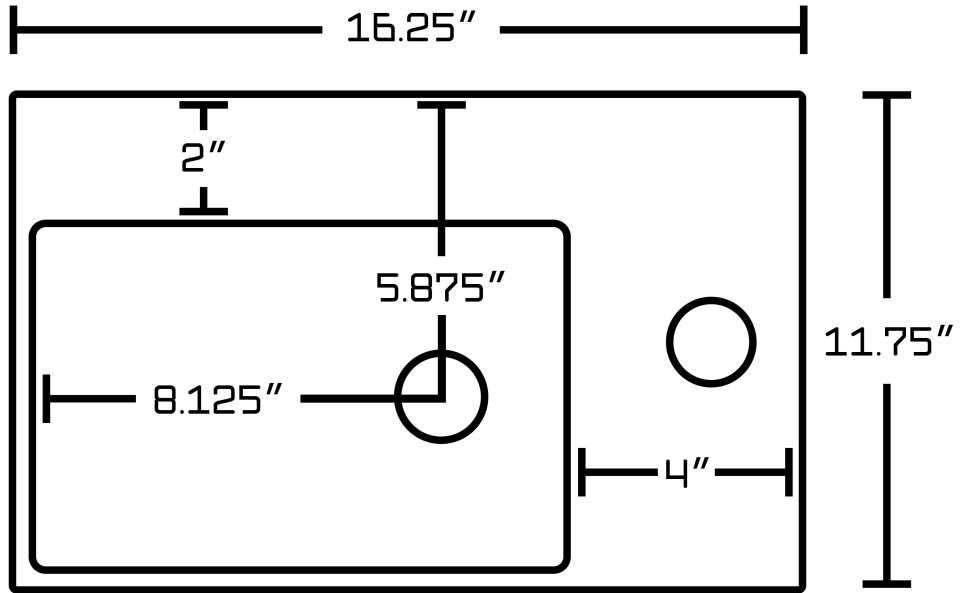

*Estimated as of 21 Jan 2022 1:27 PM.

Quality control approved in Canada. Each box on your order is physically opened-up and inspected to make sure only the highest quality product is shipped. We take and store photos of every single quality audit of every single order we ship. You can see them when you track your order on our website. This product is a group of multiple products. It features a rectangle shape. This bathroom vessel sink set is designed to be installed as a above counter bathroom vessel sink set. It is constructed with ceramic. This bathroom vessel sink set comes with a enamel glaze finish in White color. It is designed for a 1 hole faucet.

| | |
|---------------------------|--------------------------|
| Product ID: | 1796 |
| Product Type: | Bathroom Vessel Sink Set |
| Shape: | Rectangle |
| Install Type: | Above Counter |
| Faucet Drilling: | 1 Hole |
| Faucet Drilling Location: | Right |
| Overflow: | No |
| Num Of Sinks: | 1 |
| Includes Faucets: | Yes |
| Includes Drains: | Yes |
| Width Group: | 10-in. - 19-in. |
| Front Bowl Thickness: | 6 |
| Material: | Ceramic |
| Style: | Transitional |
| Finish: | Enamel Glaze |
| Hardware Color: | Chrome |
| Color: | White |
| Recommended Ship Method: | SP |