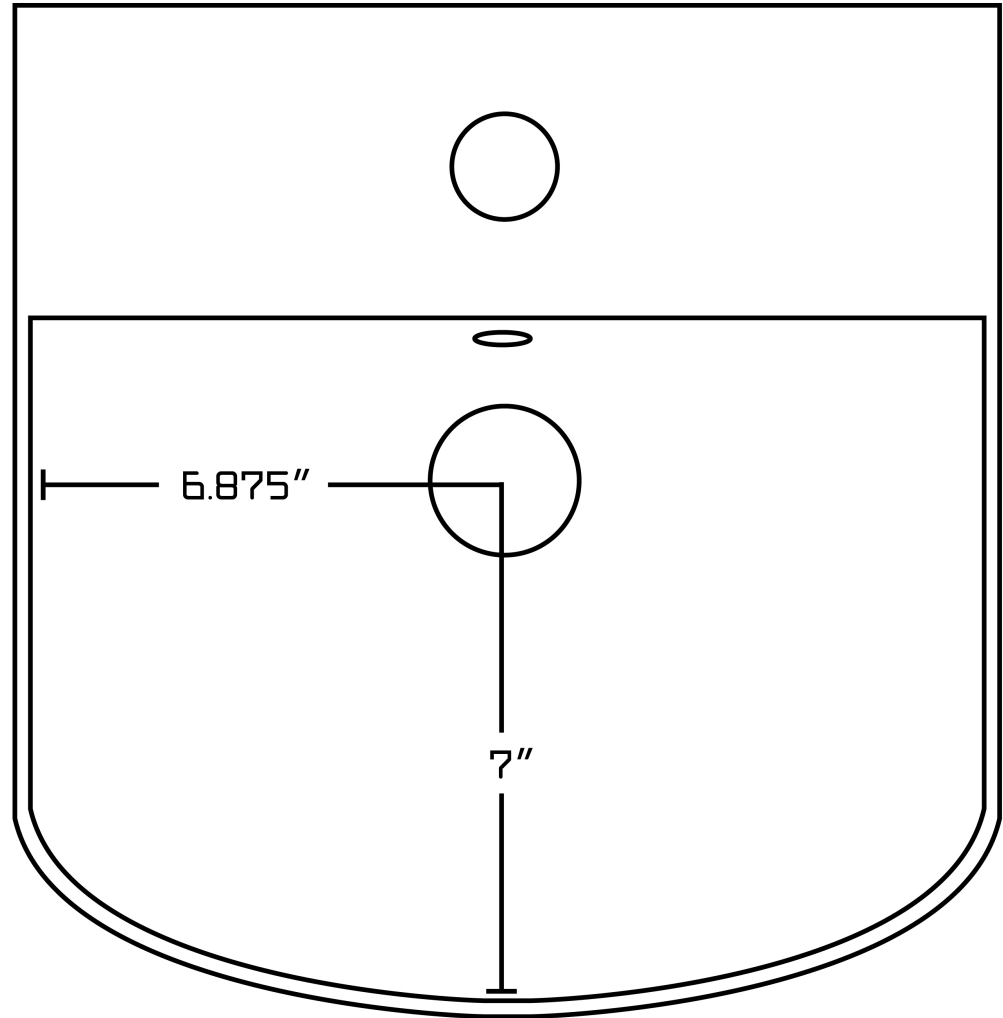

Feature(s):

- This product is a bundle (set of multiple products).
- This bathroom vessel sink set features a rectangle shape with a modern style.
- This product is made for wall mount installation.
- DIY installation instructions are included in the box.
- This bathroom vessel sink set is designed for a 1 hole faucet and the faucet drilling location is on the center.
- Comes with an overflow for safety.
- This bathroom vessel sink set features 1 sink.
- This bathroom vessel sink set is made with ceramic.
- The primary color of this product is white and it comes with chrome hardware.
- Constructed with lead-free brass, ensuring strength and durability.
- Solid bulky brass feel (not cheap and light).
- Smooth non-porous surface; prevents from discoloration and fading.
- Double fired and glazed for durability and stain resistance.
- 1.75-in. standard USA-Canada drain opening.
- 13.75-in. Width (left to right).
- 14-in. Depth (back to front).
- 3.75-in. Height (top to bottom).
- All dimensions are nominal.
- This product can usually be shipped out in 1 day.
- Quality control approved in Canada.
- Each box on your order is physically opened-up and inspected to make sure only the highest quality product is shipped.
- We take and store photos of every single quality audit of every single order we ship.
- You can see them when you track your order on our website.
- THIS PRODUCT INCLUDE(S): 1x bathroom sink faucet in chrome color (1779), 1x bathroom sink drain in chrome color (1795), 1x bathroom vessel sink in white color (20281).

Product ID:	20281
Product Type:	Bathroom Vessel Sink Set
Shape:	Rectangle
Install Type:	Wall Mount
Faucet Drilling:	1 Hole
Faucet Drilling Location:	Center
Overflow:	Yes
Num Of Sinks:	1
Includes Faucets:	Yes
Includes Drains:	Yes
Width Group:	10-in. - 19-in.
Front Bowl Thickness:	4
Material:	Ceramic
Style:	Modern
Finish:	Enamel Glaze
Hardware Color:	Chrome
Color:	White
Recommended Ship Method:	SP

13.75"

14"

6.875"

7"

14"

Notes