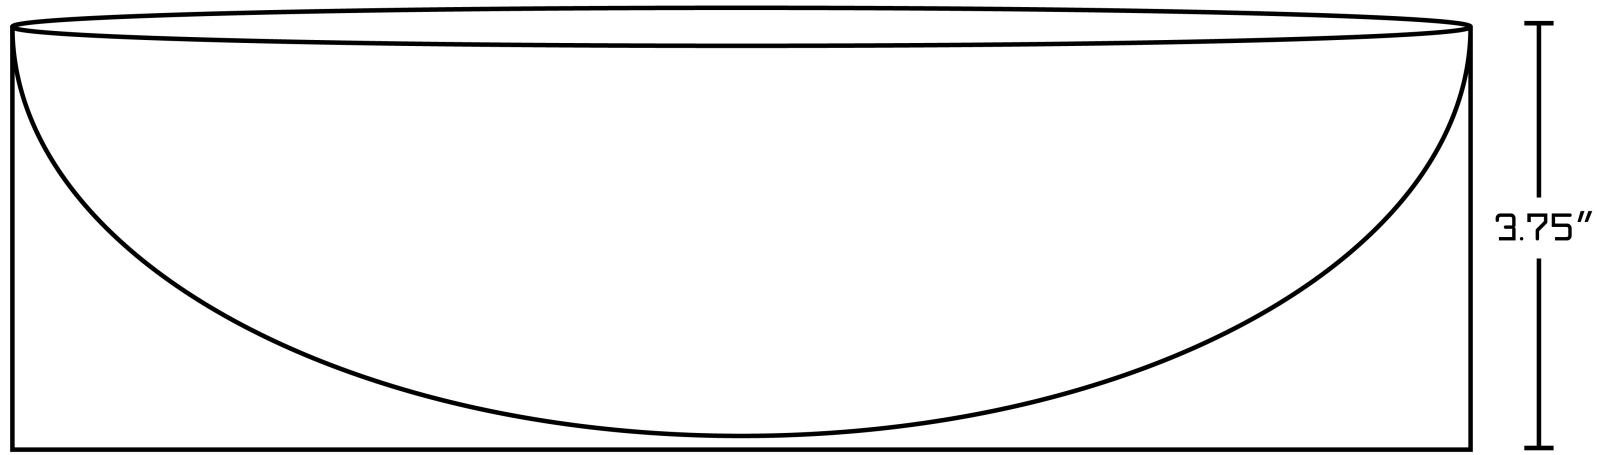

Product ID:	20281
Product Type:	Bathroom Vessel Sink Set
Shape:	Rectangle
Install Type:	Wall Mount
Faucet Drilling:	1 Hole
Faucet Drilling Location:	Center
Overflow:	Yes
Num Of Sinks:	1
Includes Faucets:	Yes
Includes Drains:	Yes
Width Group:	10-in. - 19-in.
Front Bowl Thickness:	4
Material:	Ceramic
Style:	Modern
Finish:	Enamel Glaze
Hardware Color:	Chrome
Color:	White
Recommended Ship Method:	SP

13.75"

14"

6.875"

7"

14"

Notes