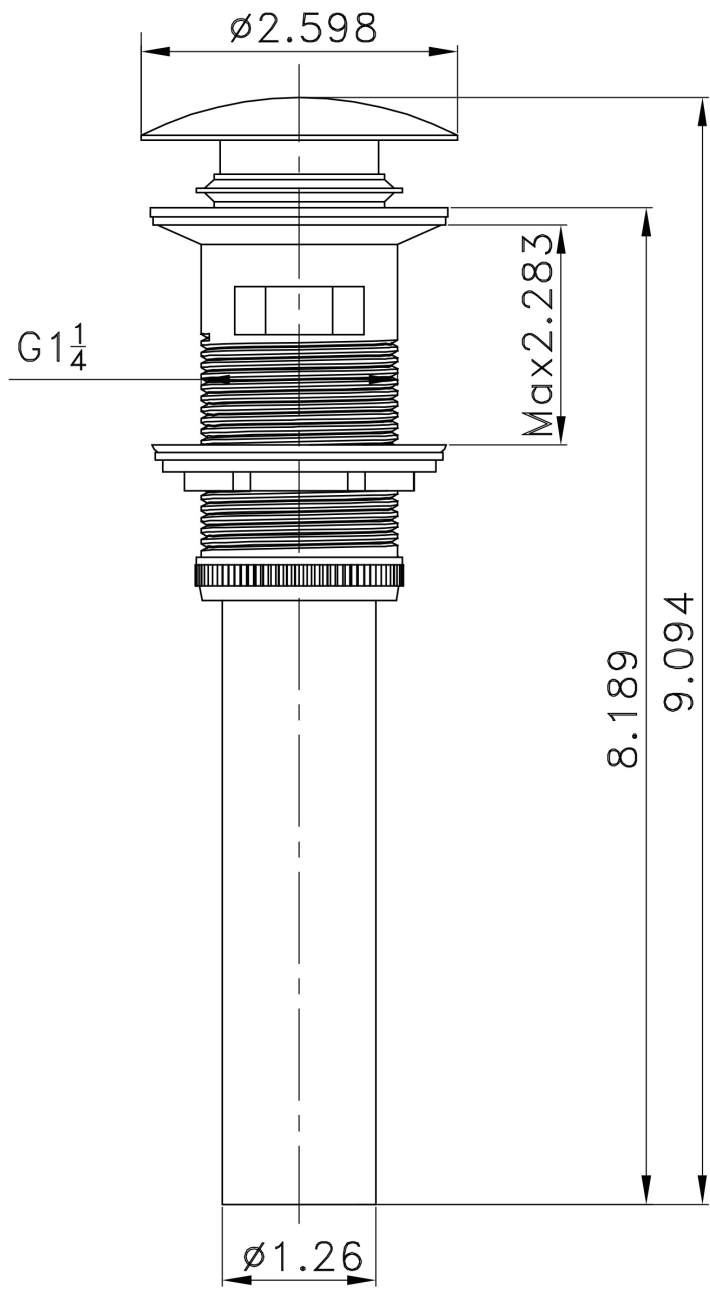

**Feature(s):**

- This product is a bundle (set of multiple products).
- This bathroom vessel sink set features a unique shape with a transitional style.
- This product is made for wall mount installation.
- DIY installation instructions are included in the box.
- This bathroom vessel sink set is designed for a 1 hole faucet and the faucet drilling location is on the right.
- Comes with an overflow for safety.
- This bathroom vessel sink set features 1 sink.
- This bathroom vessel sink set is made with ceramic.
- The primary color of this product is white and it comes with chrome hardware.
- Smooth non-porous surface; prevents from discoloration and fading.
- Double fired and glazed for durability and stain resistance.
- 1.75-in. standard USA-Canada drain opening.
- Constructed with lead-free brass, ensuring strength and durability.
- Solid bulky brass feel (not cheap and light).
- 17.5-in. Width (left to right).
- 11-in. Depth (back to front).
- 5-in. Height (top to bottom).
- All dimensions are nominal.
- This product can usually be shipped out in 1 day.
- Quality control approved in Canada.
- Each box on your order is physically opened-up and inspected to make sure only the highest quality product is shipped.
- We take and store photos of every single quality audit of every single order we ship.
- You can see them when you track your order on our website.
- THIS PRODUCT INCLUDE(S): 1x bathroom vessel sink in white color (1768), 1x bathroom sink faucet in chrome color (1779), 1x bathroom sink drain in chrome color (1795).

Product ID:	1795
Product Type:	Bathroom Vessel Sink Set
Shape:	Unique
Install Type:	Wall Mount
Faucet Drilling:	1 Hole
Faucet Drilling Location:	Right
Overflow:	Yes
Num Of Sinks:	1
Includes Faucets:	Yes
Includes Drains:	Yes
Width Group:	10-in. - 19-in.
Front Bowl Thickness:	5
Material:	Ceramic
Style:	Transitional
Finish:	Enamel Glaze
Hardware Color:	Chrome
Color:	White
Recommended Ship Method:	SP